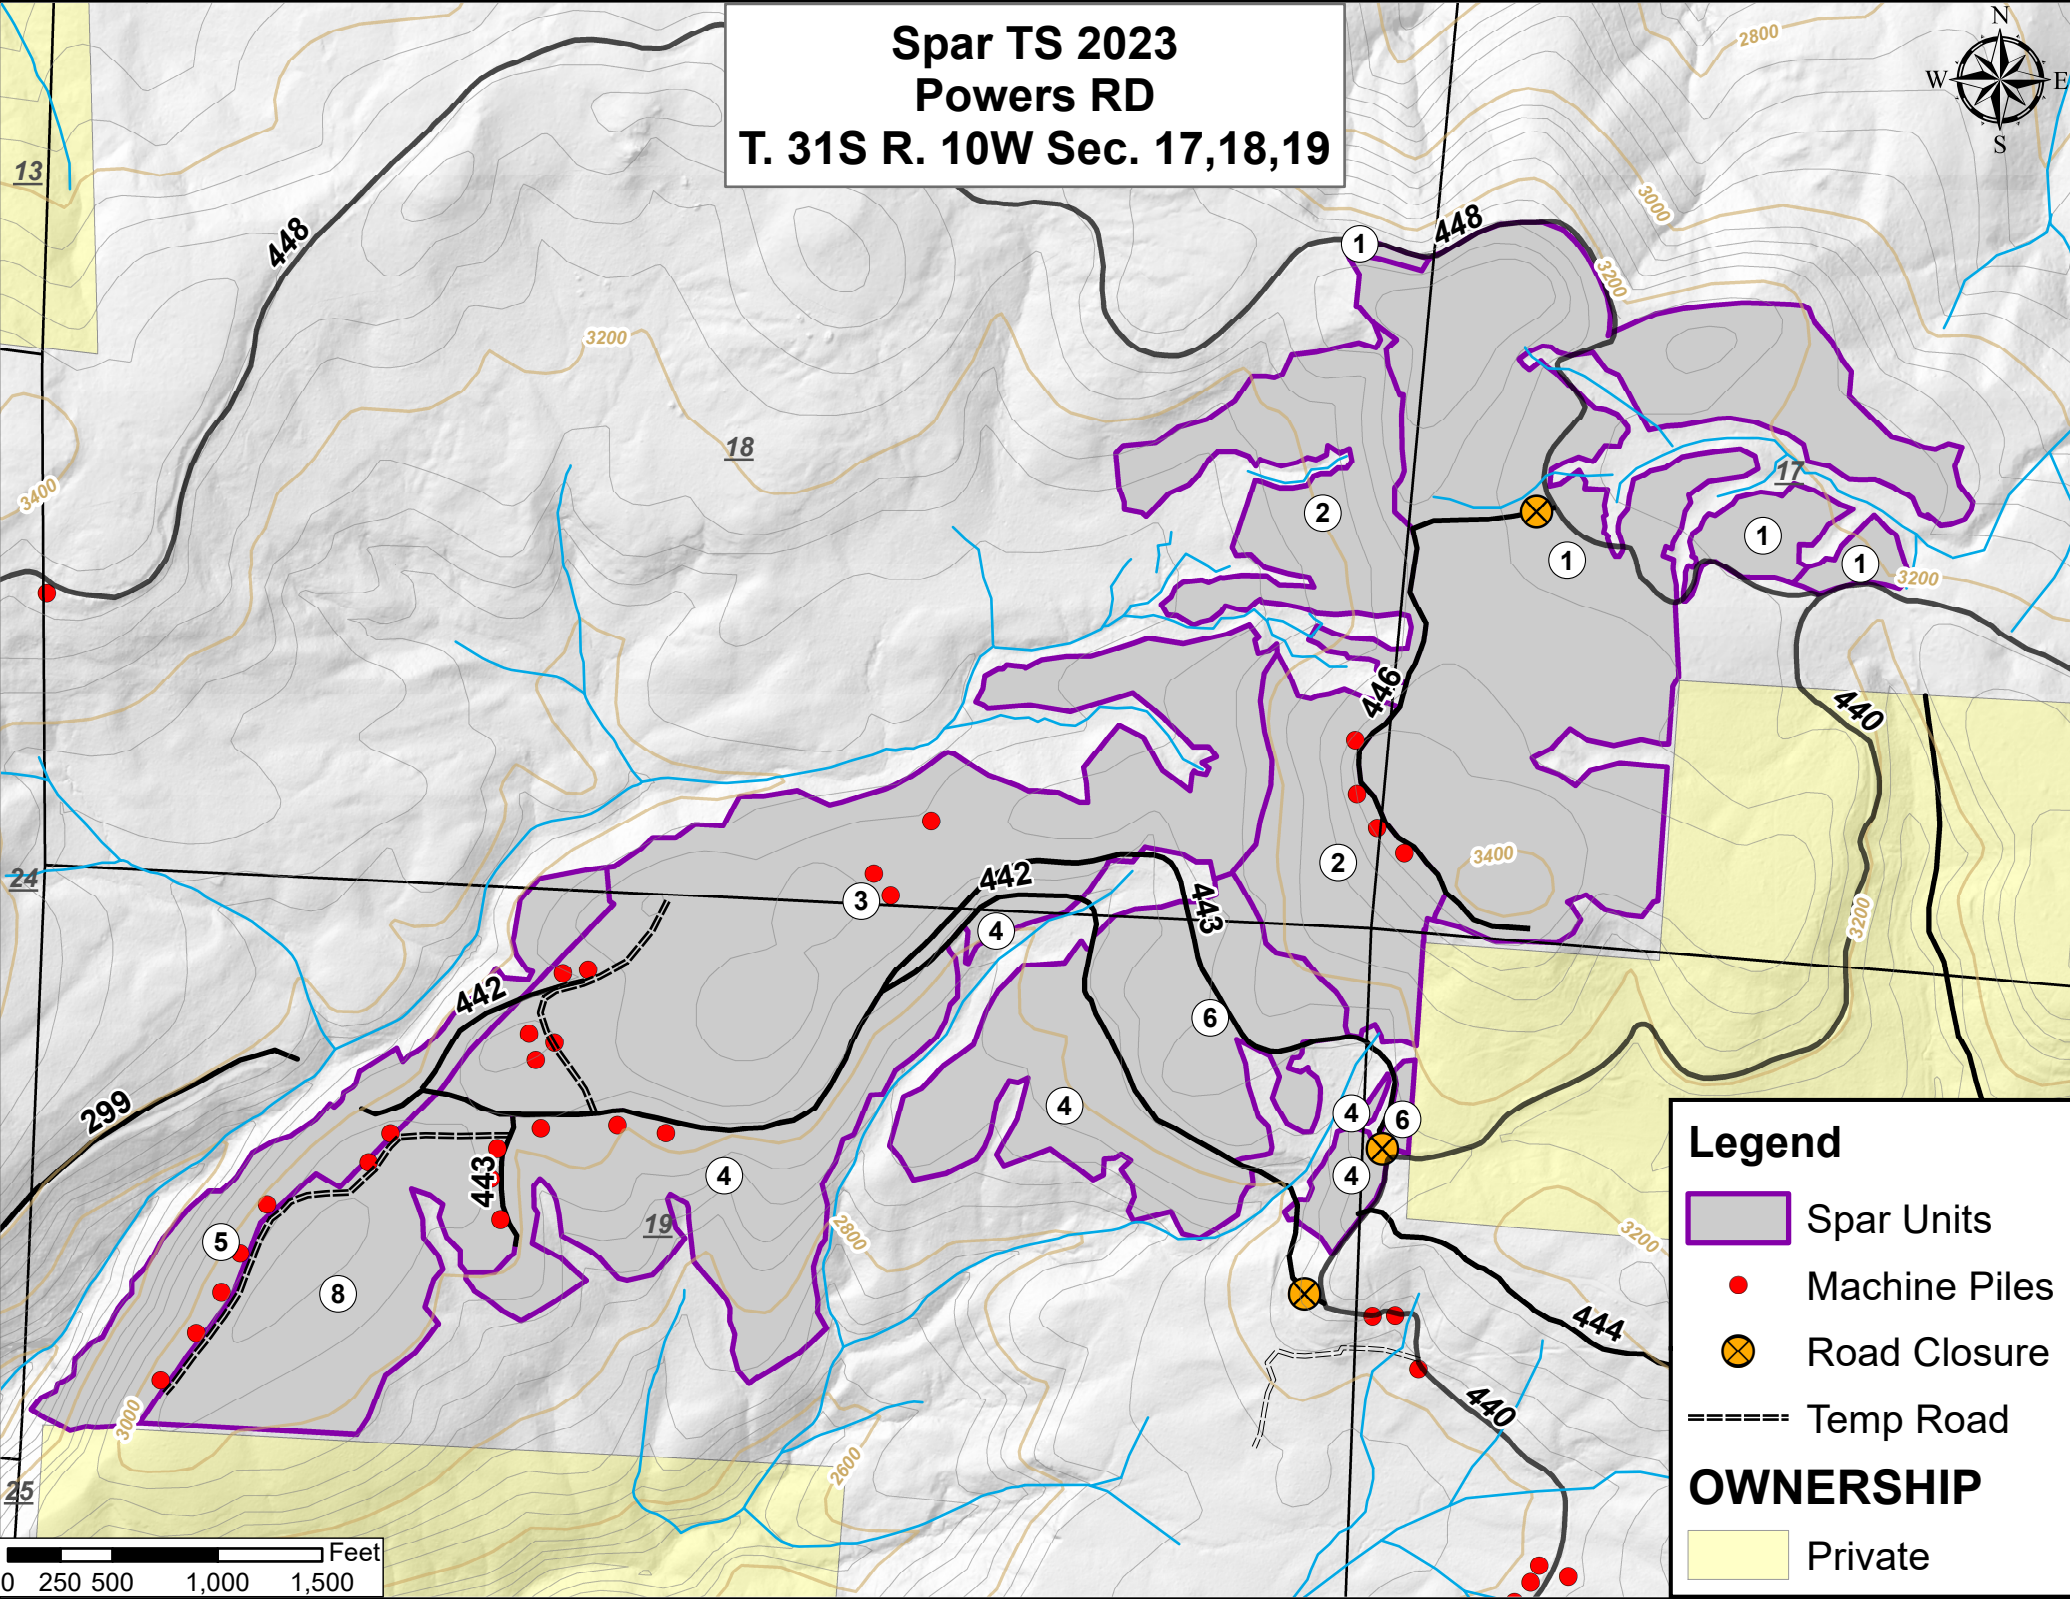

Spar TS 2023
Powers RD
T. 31S R. 10W Sec. 17,18,19

Legend

- Spar Units
- Machine Piles
- Road Closure
- Temp Road

OWNERSHIP

- Private