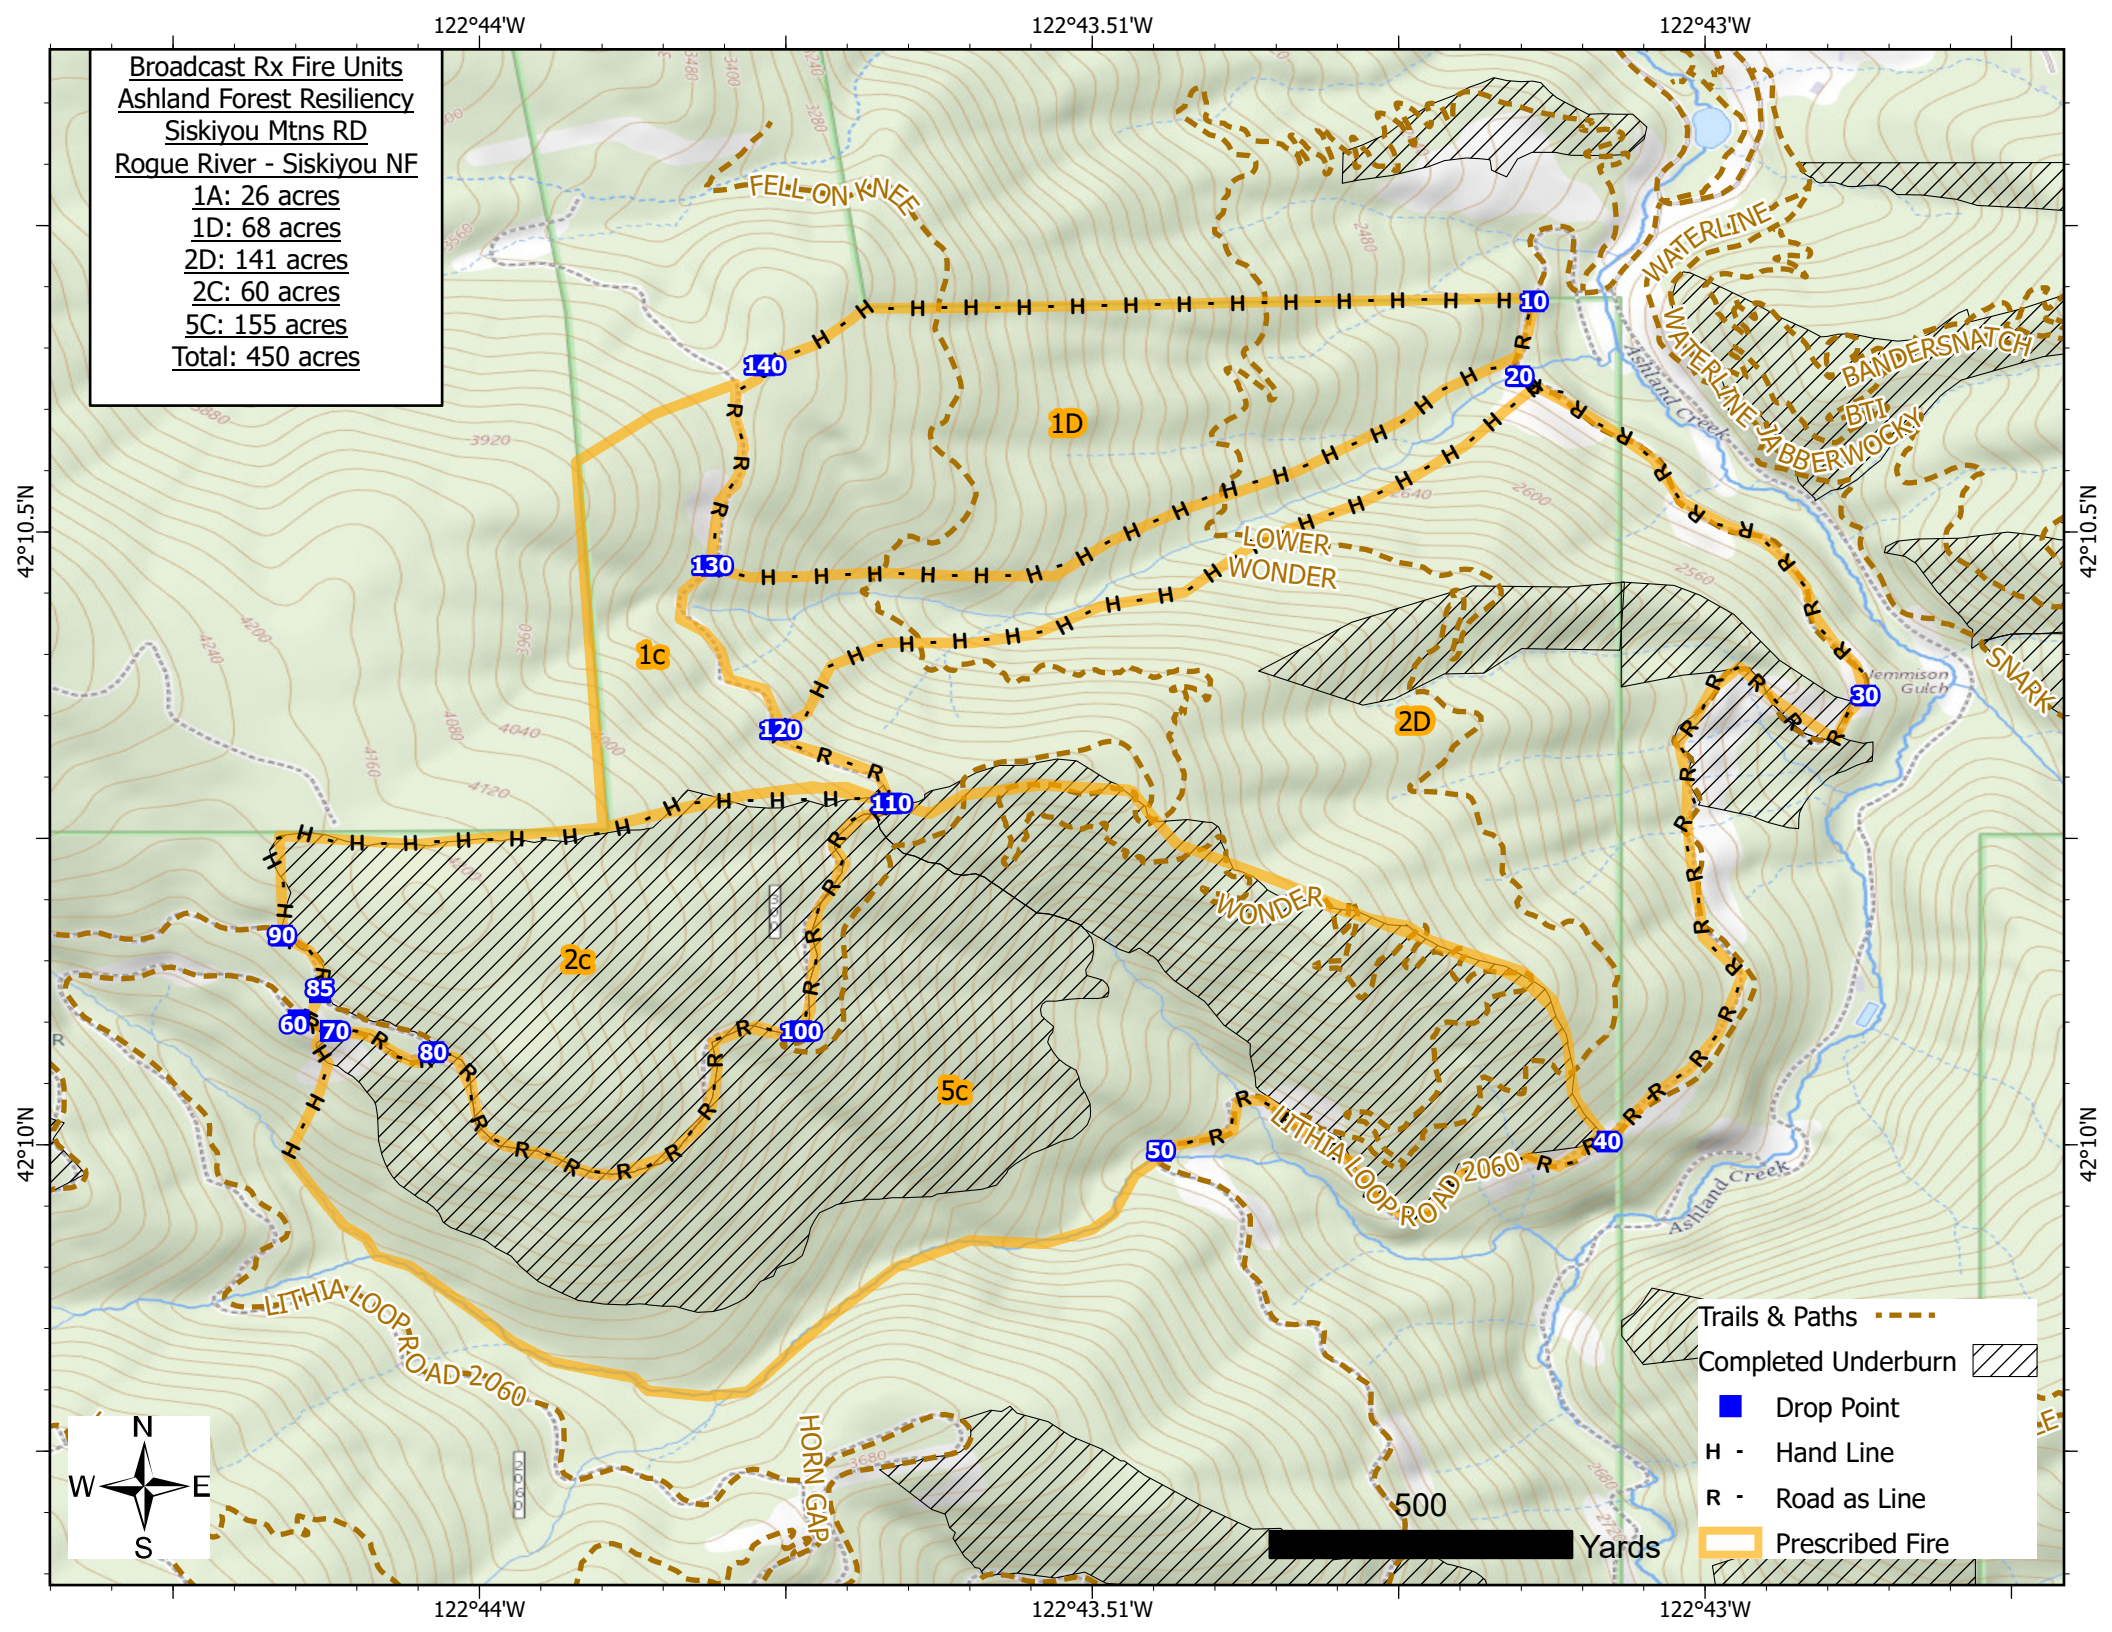

Broadcast Rx Fire Units
Ashland Forest Resiliency
Siskiyou Mtns RD
Rogue River - Siskiyou NF

1A: 26 acres
 1D: 68 acres
 2D: 141 acres
 2C: 60 acres
 5C: 155 acres
Total: 450 acres

	Trails & Paths
	Completed Underburn
	Drop Point
	Hand Line
	Road as Line
	Prescribed Fire

500
 Yards