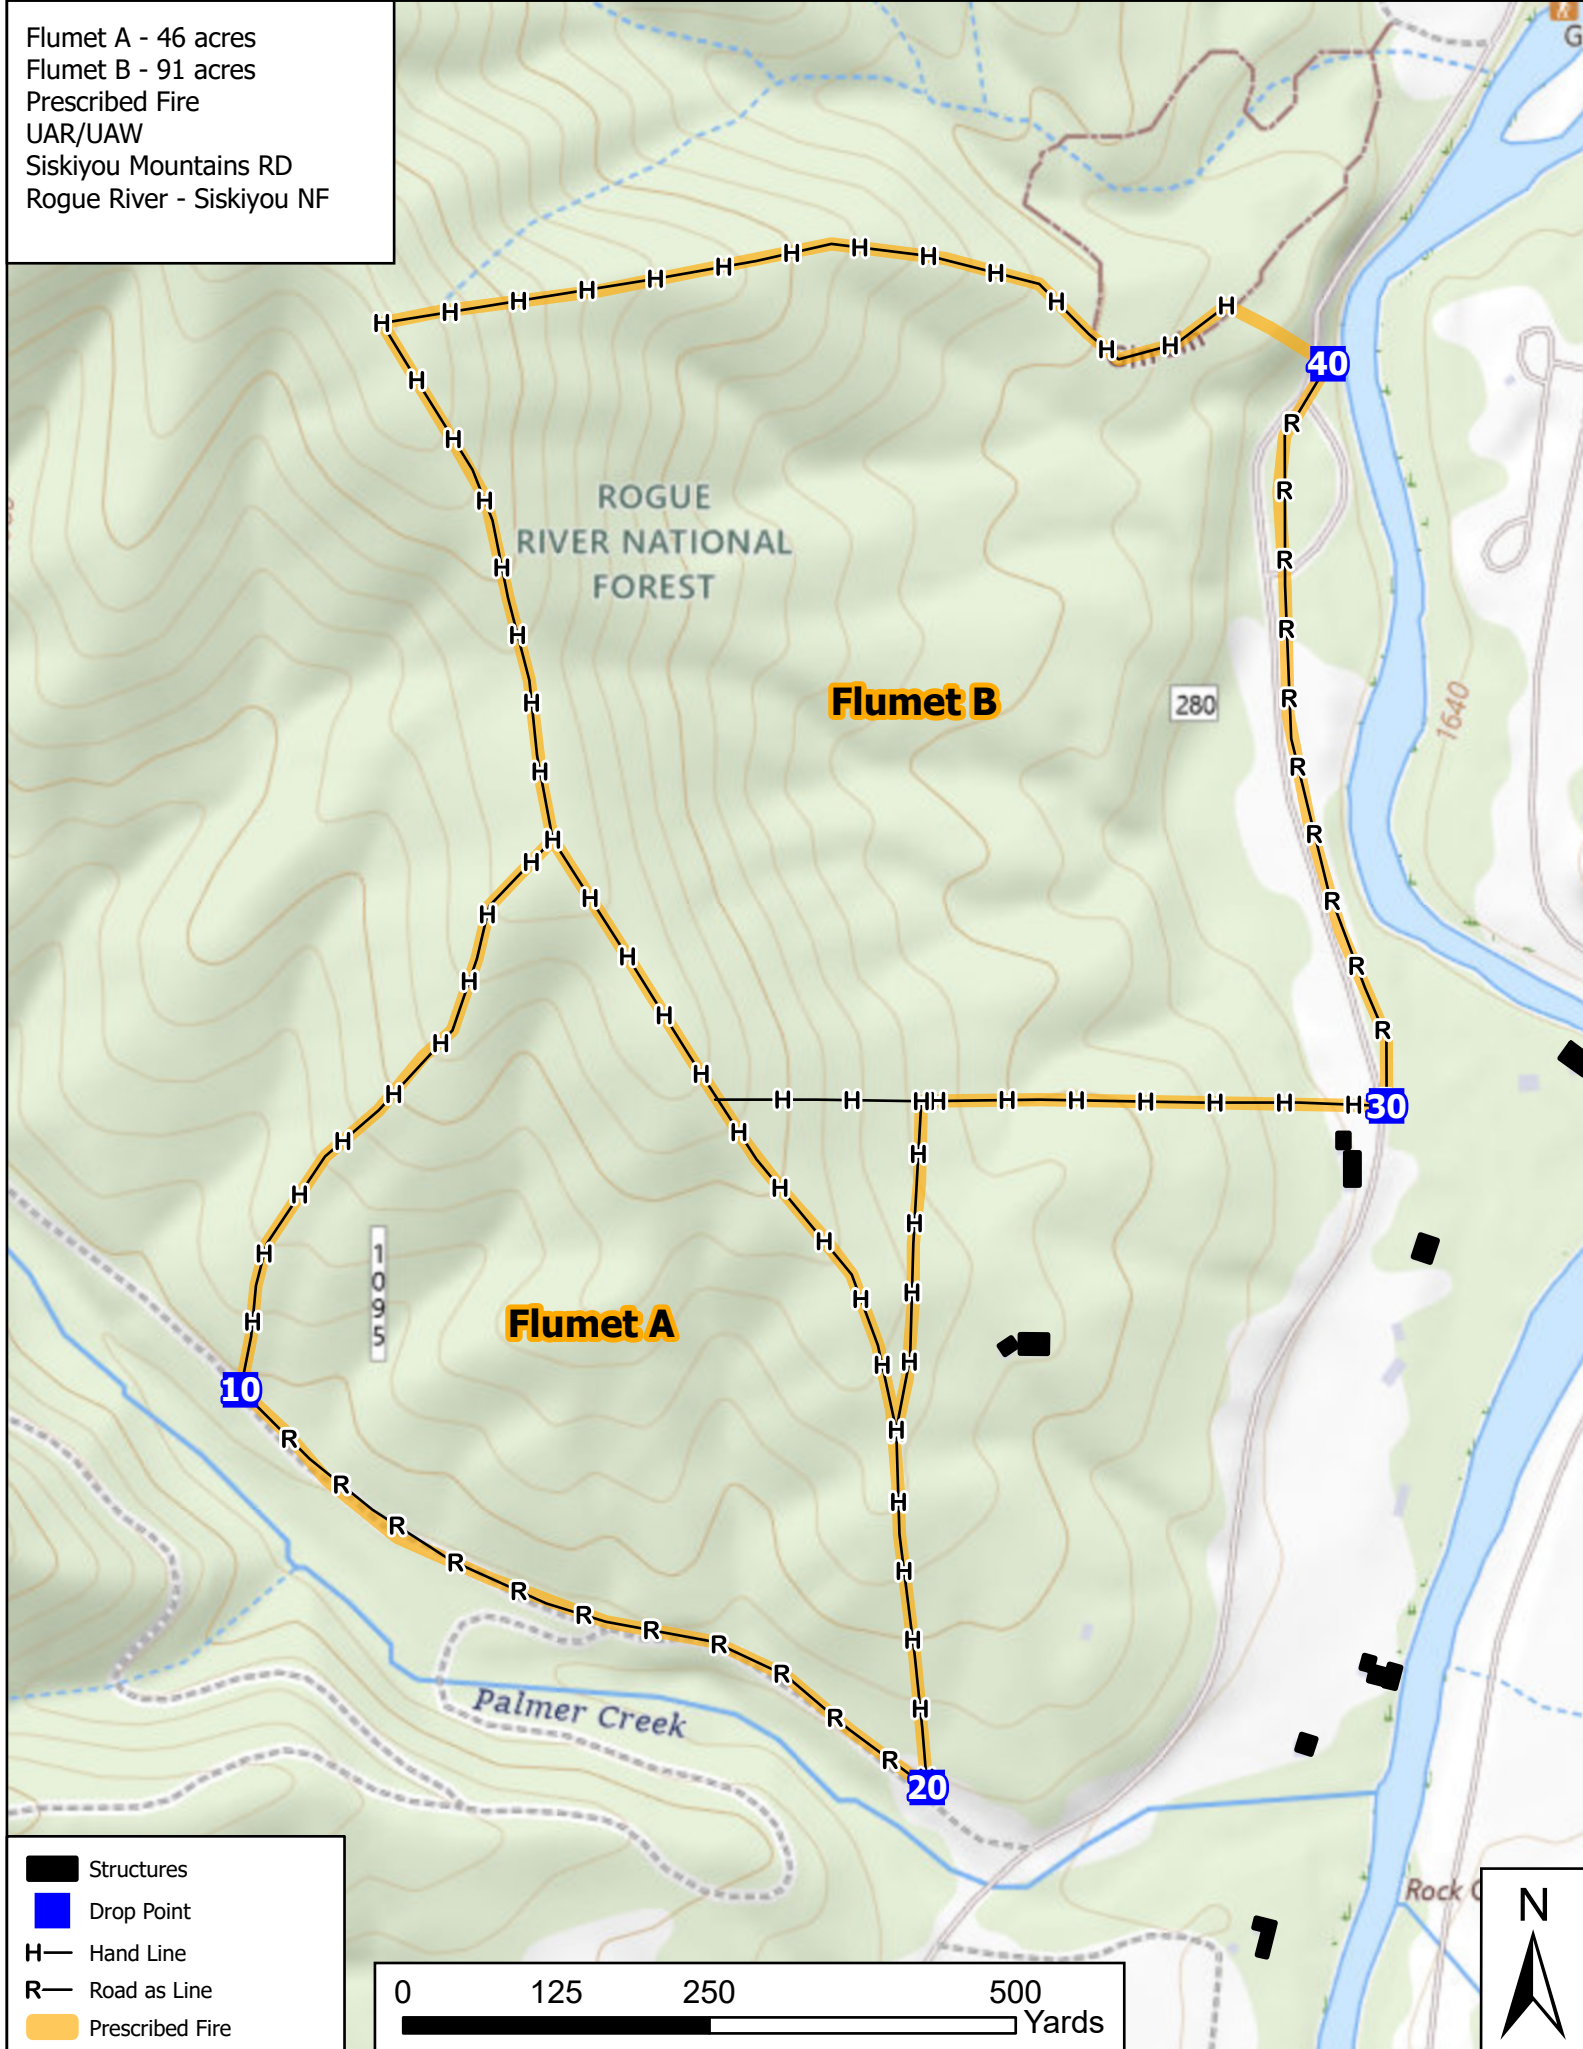

Flumet A - 46 acres  
Flumet B - 91 acres  
Prescribed Fire  
UAR/UAW  
Siskiyou Mountains RD  
Rogue River - Siskiyou NF

- Structures
- Drop Point
- Hand Line
- Road as Line
- Prescribed Fire