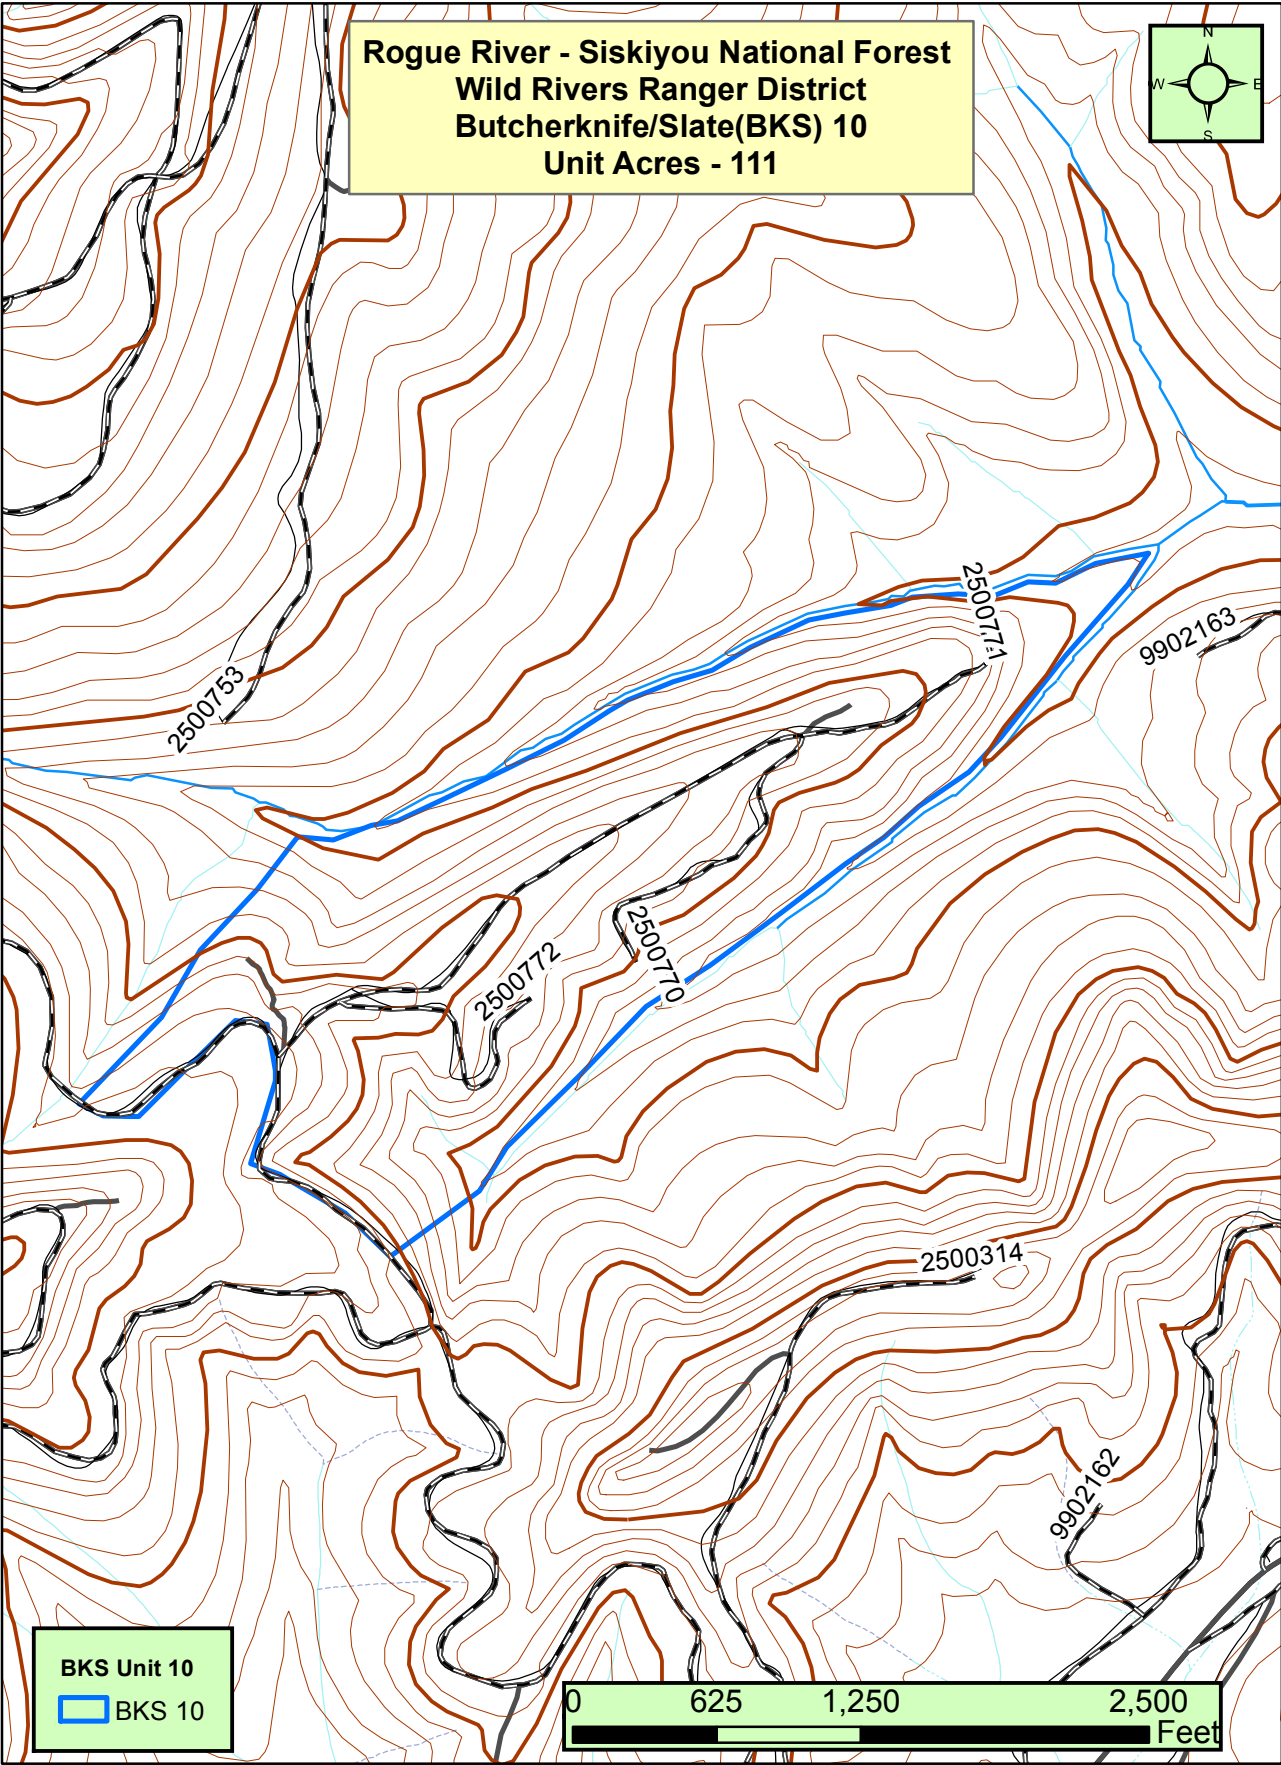

**Rogue River - Siskiyou National Forest
Wild Rivers Ranger District
Butcherknife/Slate(BKS) 10
Unit Acres - 111**

BKS Unit 10
 **BKS 10**

0 625 1,250 2,500
Feet