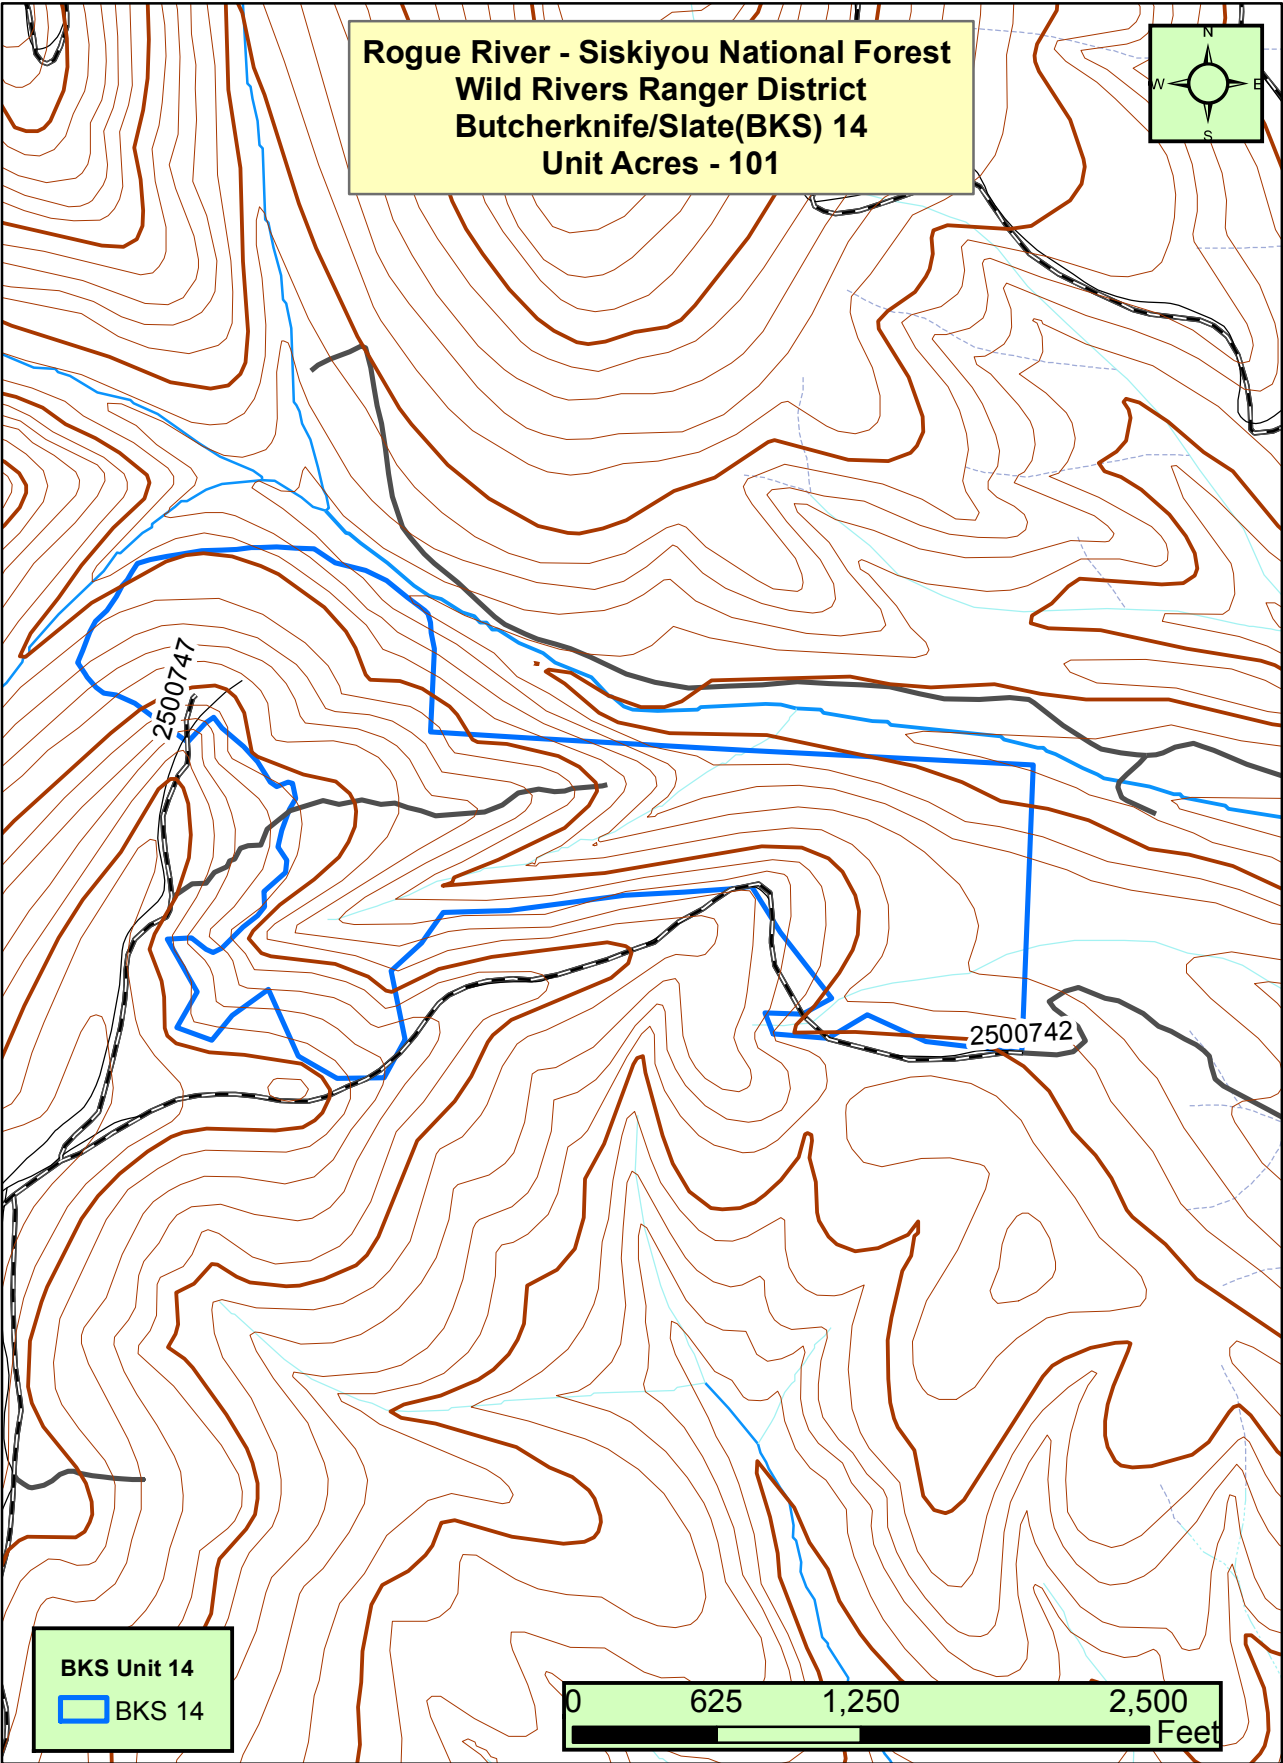

**Rogue River - Siskiyou National Forest  
Wild Rivers Ranger District  
Butcherknife/Slate(BKS) 14  
Unit Acres - 101**

**BKS Unit 14**  
 **BKS 14**