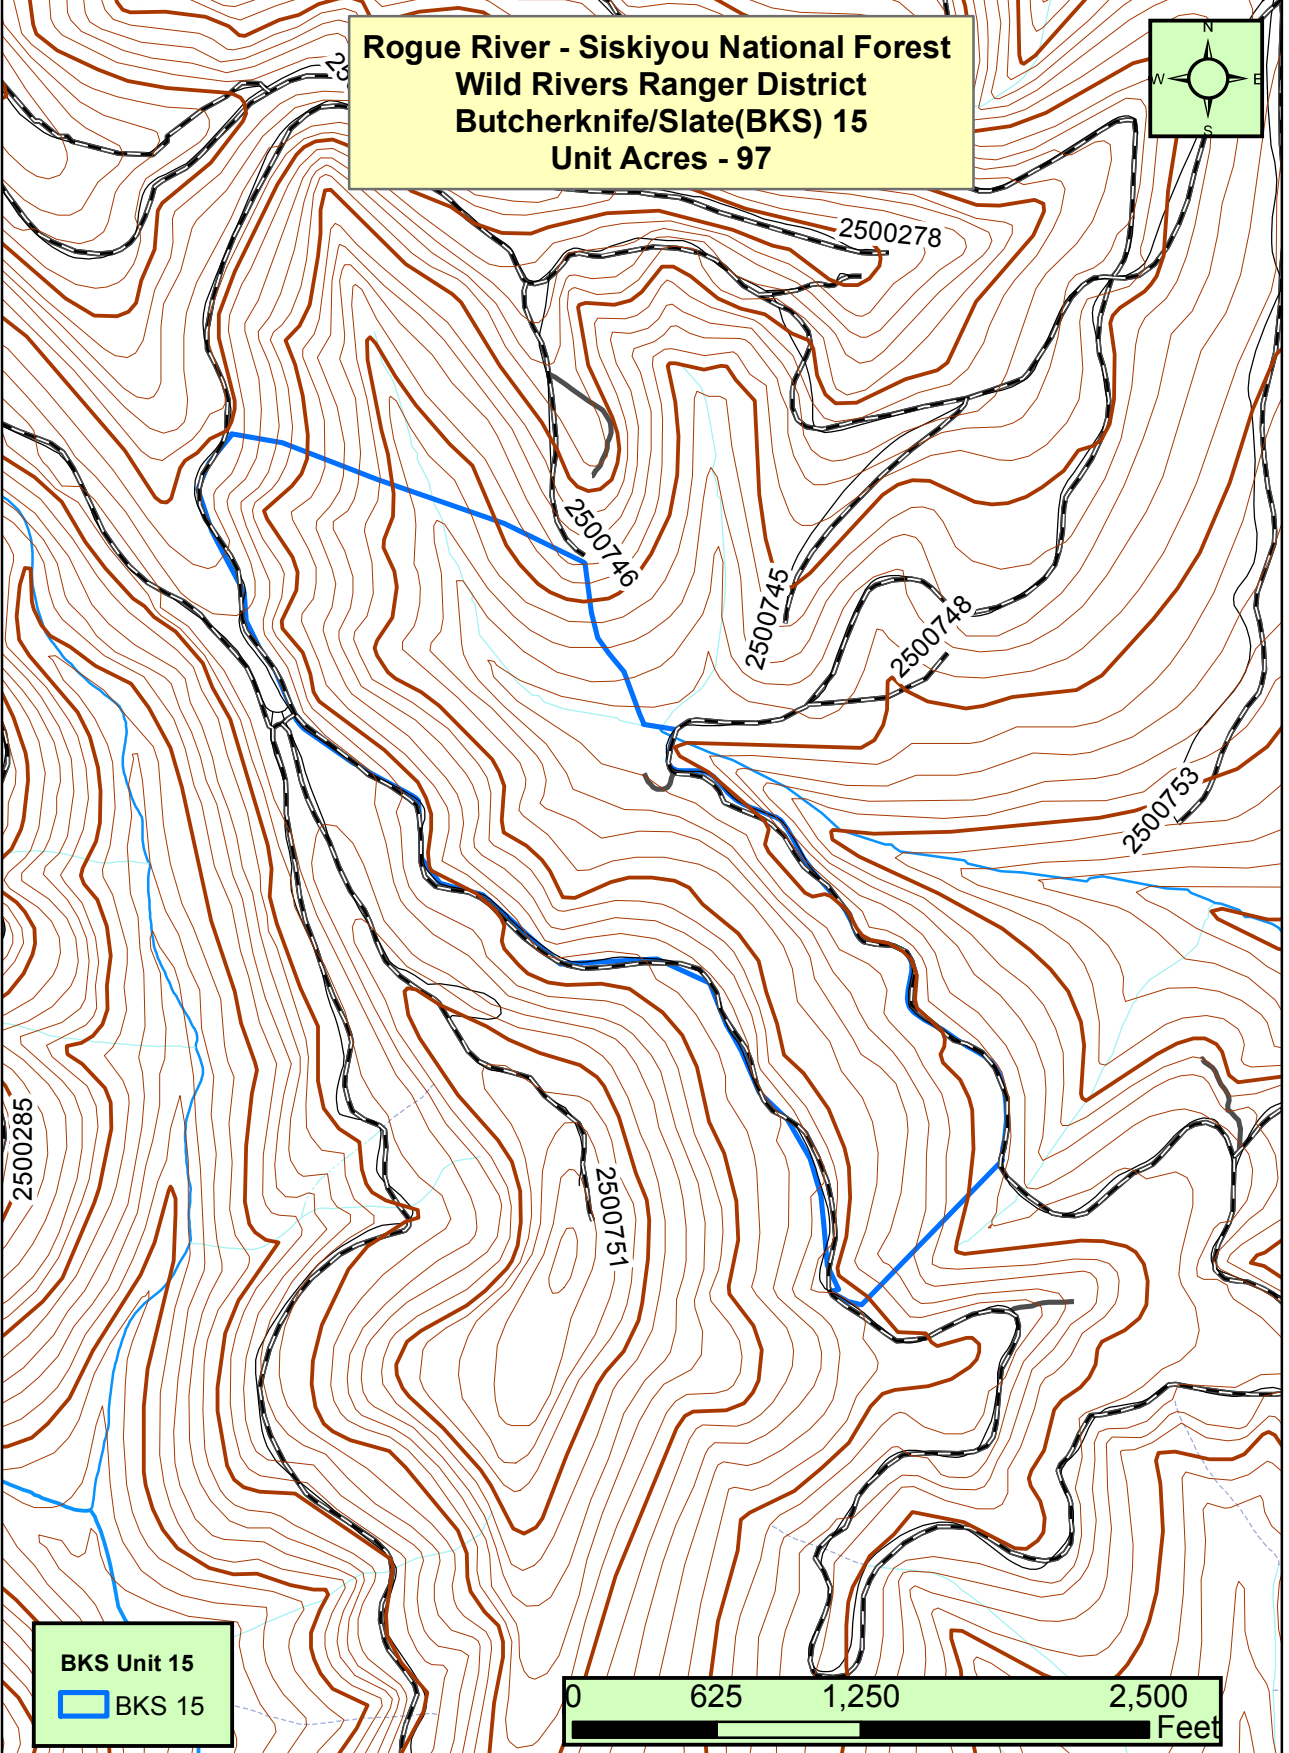

**Rogue River - Siskiyou National Forest
Wild Rivers Ranger District
Butcherknife/Slate(BKS) 15
Unit Acres - 97**

BKS Unit 15
BKS 15