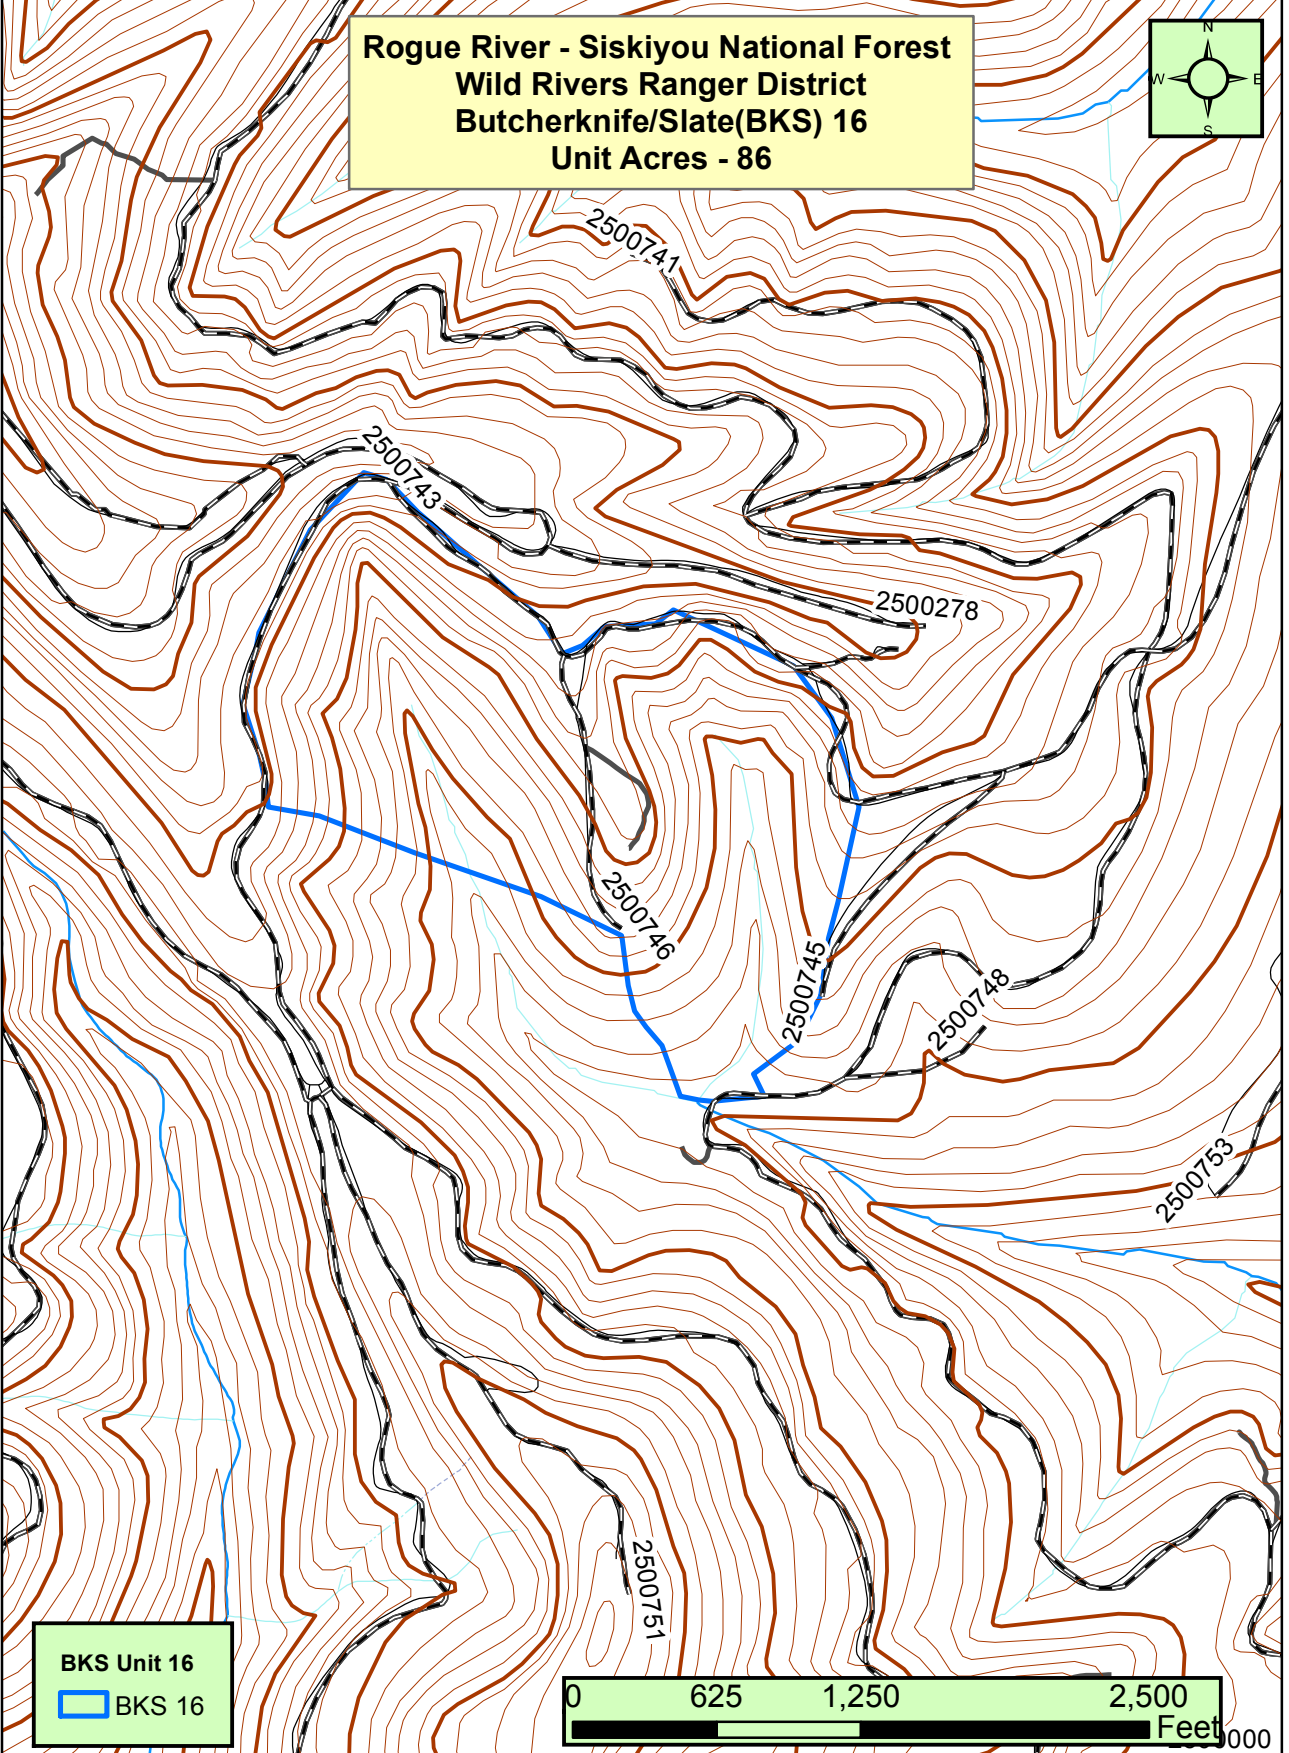

**Rogue River - Siskiyou National Forest
Wild Rivers Ranger District
Butcherknife/Slate(BKS) 16
Unit Acres - 86**

BKS Unit 16
 **BKS 16**