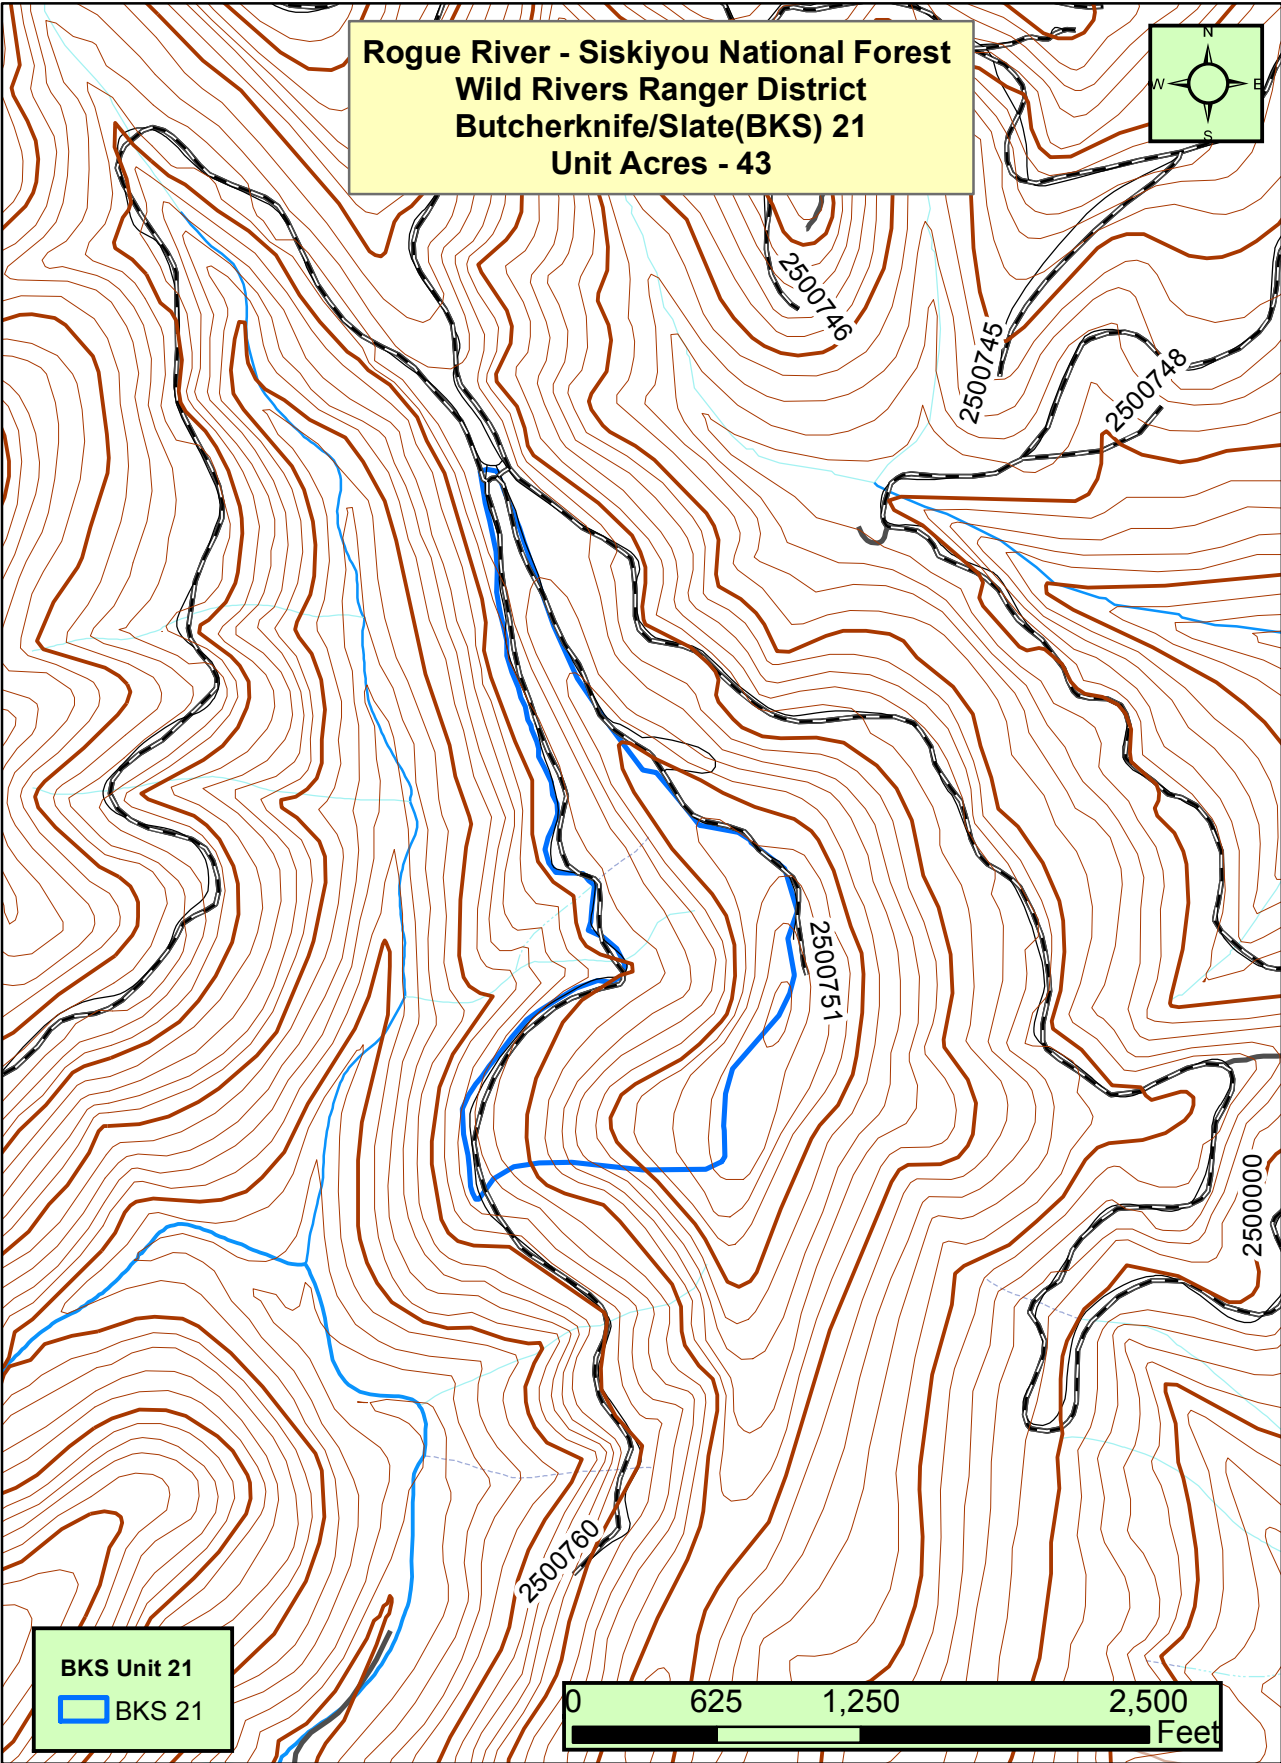

**Rogue River - Siskiyou National Forest
Wild Rivers Ranger District
Butcherknife/Slate(BKS) 21
Unit Acres - 43**

BKS Unit 21
 **BKS 21**