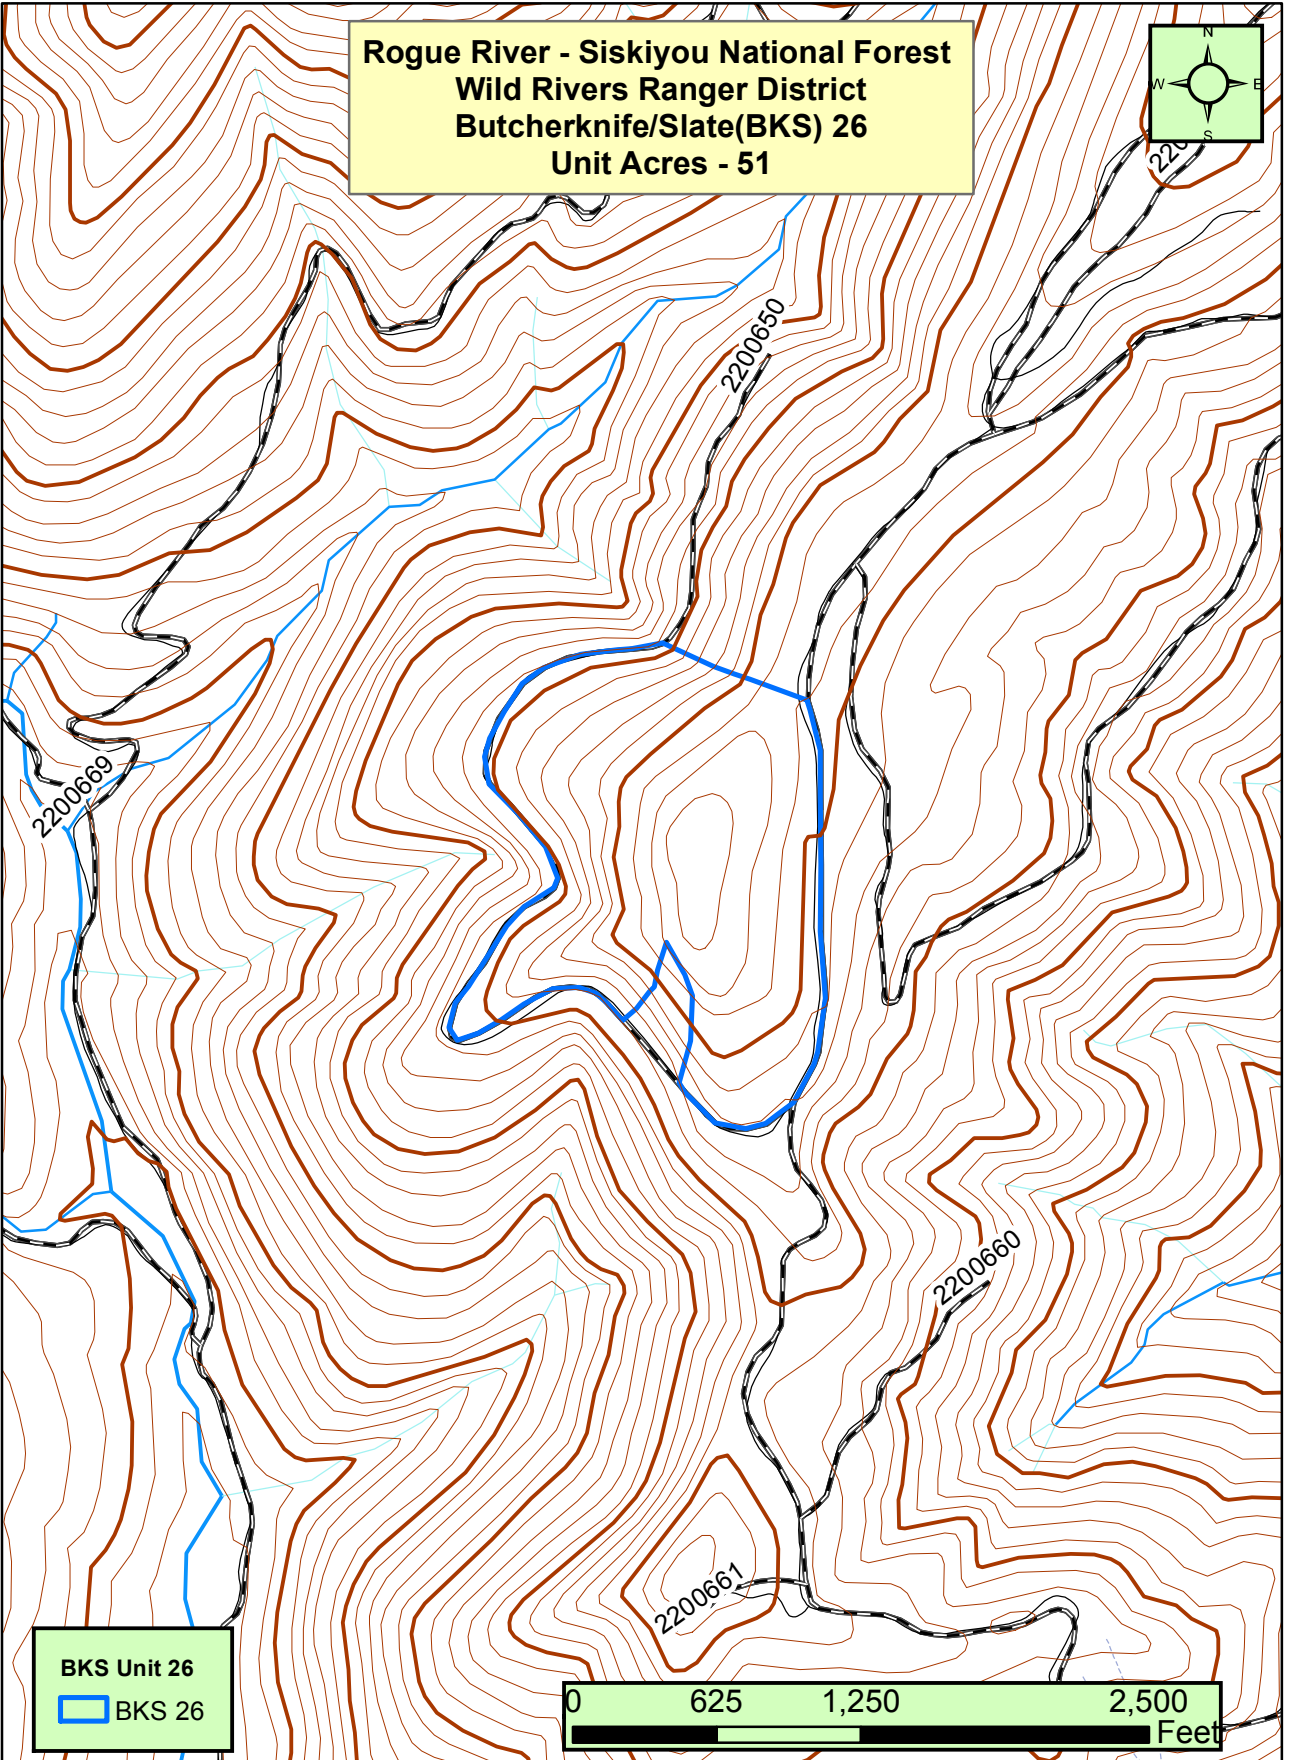

**Rogue River - Siskiyou National Forest  
Wild Rivers Ranger District  
Butcherknife/Slate(BKS) 26  
Unit Acres - 51**

**BKS Unit 26**  
 **BKS 26**