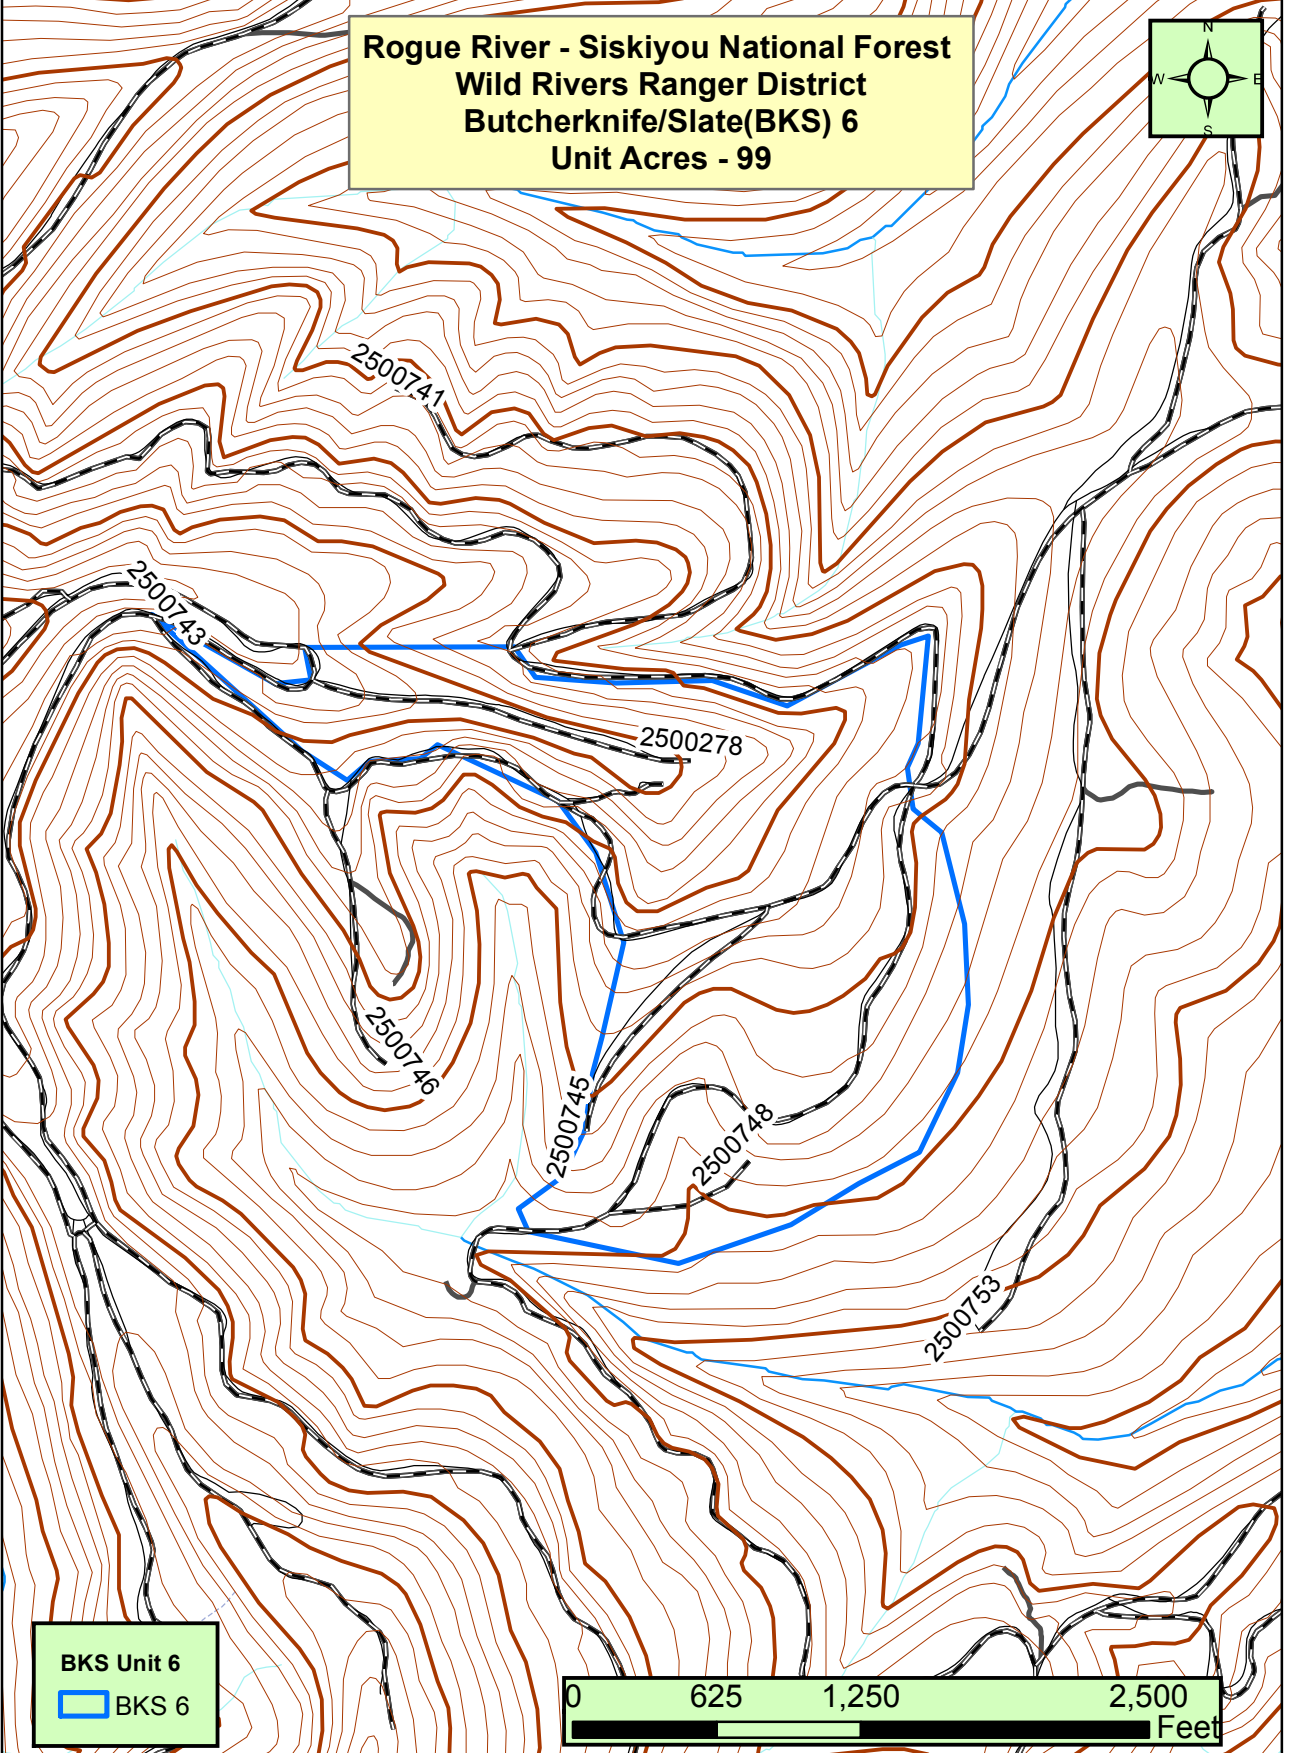

**Rogue River - Siskiyou National Forest
Wild Rivers Ranger District
Butcherknife/Slate(BKS) 6
Unit Acres - 99**

BKS Unit 6
 **BKS 6**