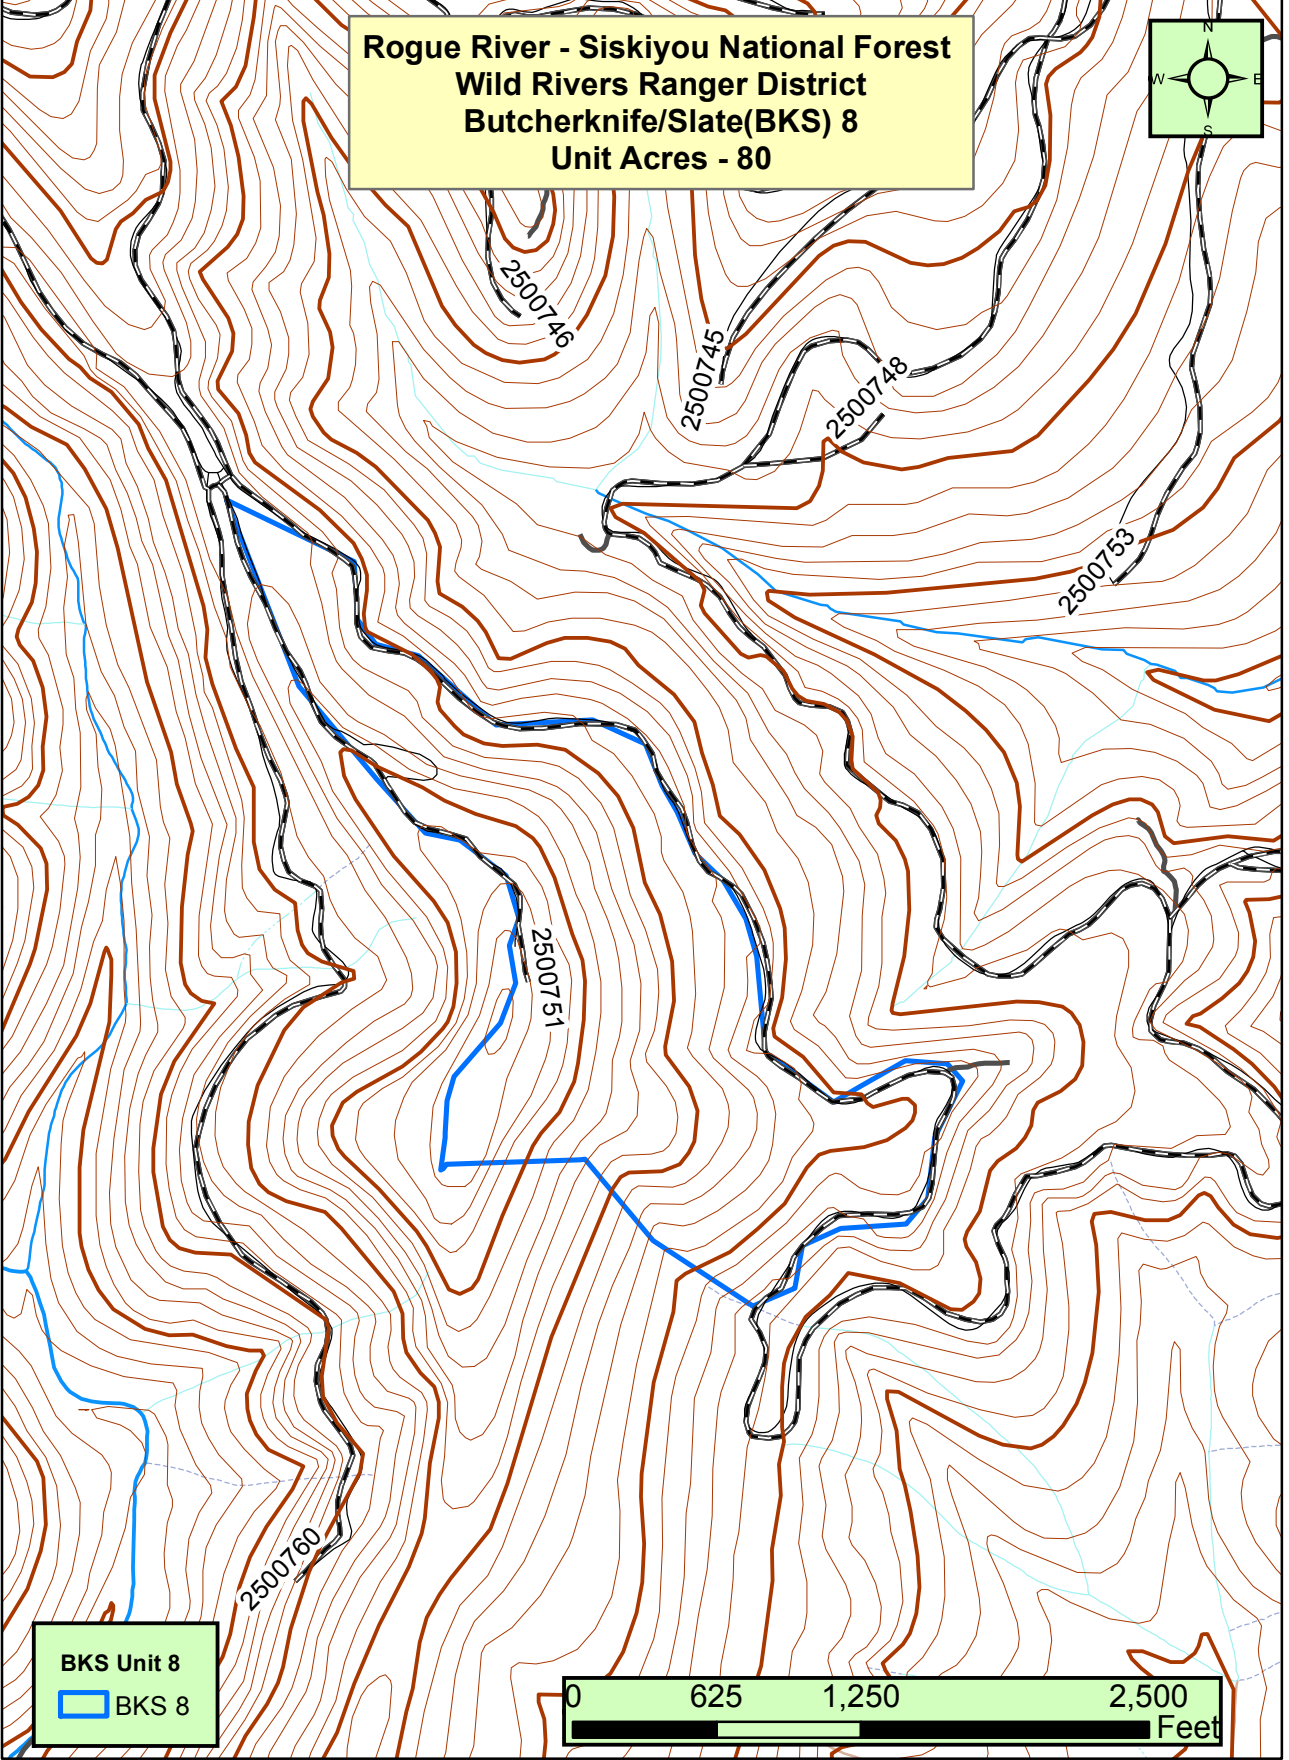

**Rogue River - Siskiyou National Forest
Wild Rivers Ranger District
Butcherknife/Slate(BKS) 8
Unit Acres - 80**

BKS Unit 8
[Blue outline] **BKS 8**