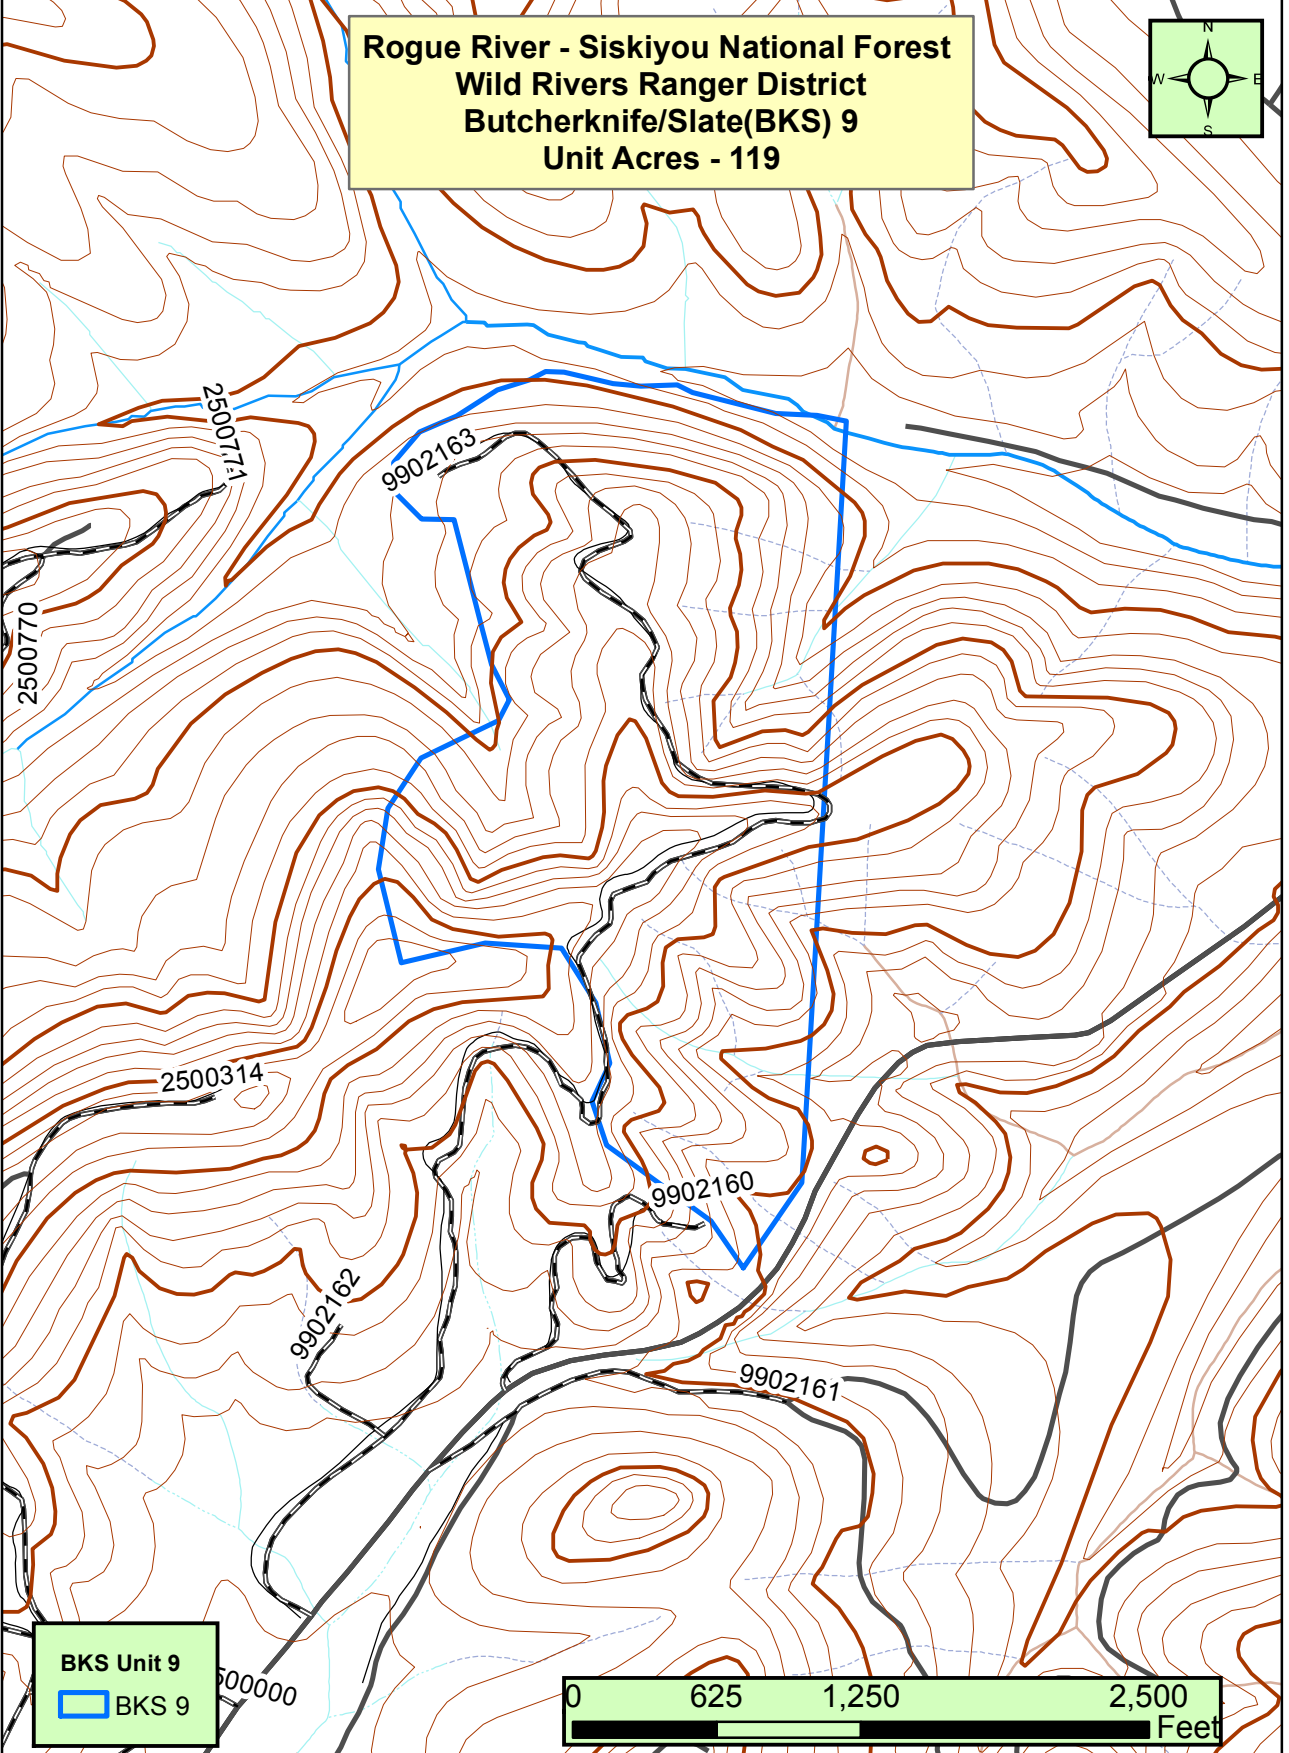

**Rogue River - Siskiyou National Forest  
Wild Rivers Ranger District  
Butcherknife/Slate(BKS) 9  
Unit Acres - 119**

**BKS Unit 9**  
[Blue outline] **BKS 9**