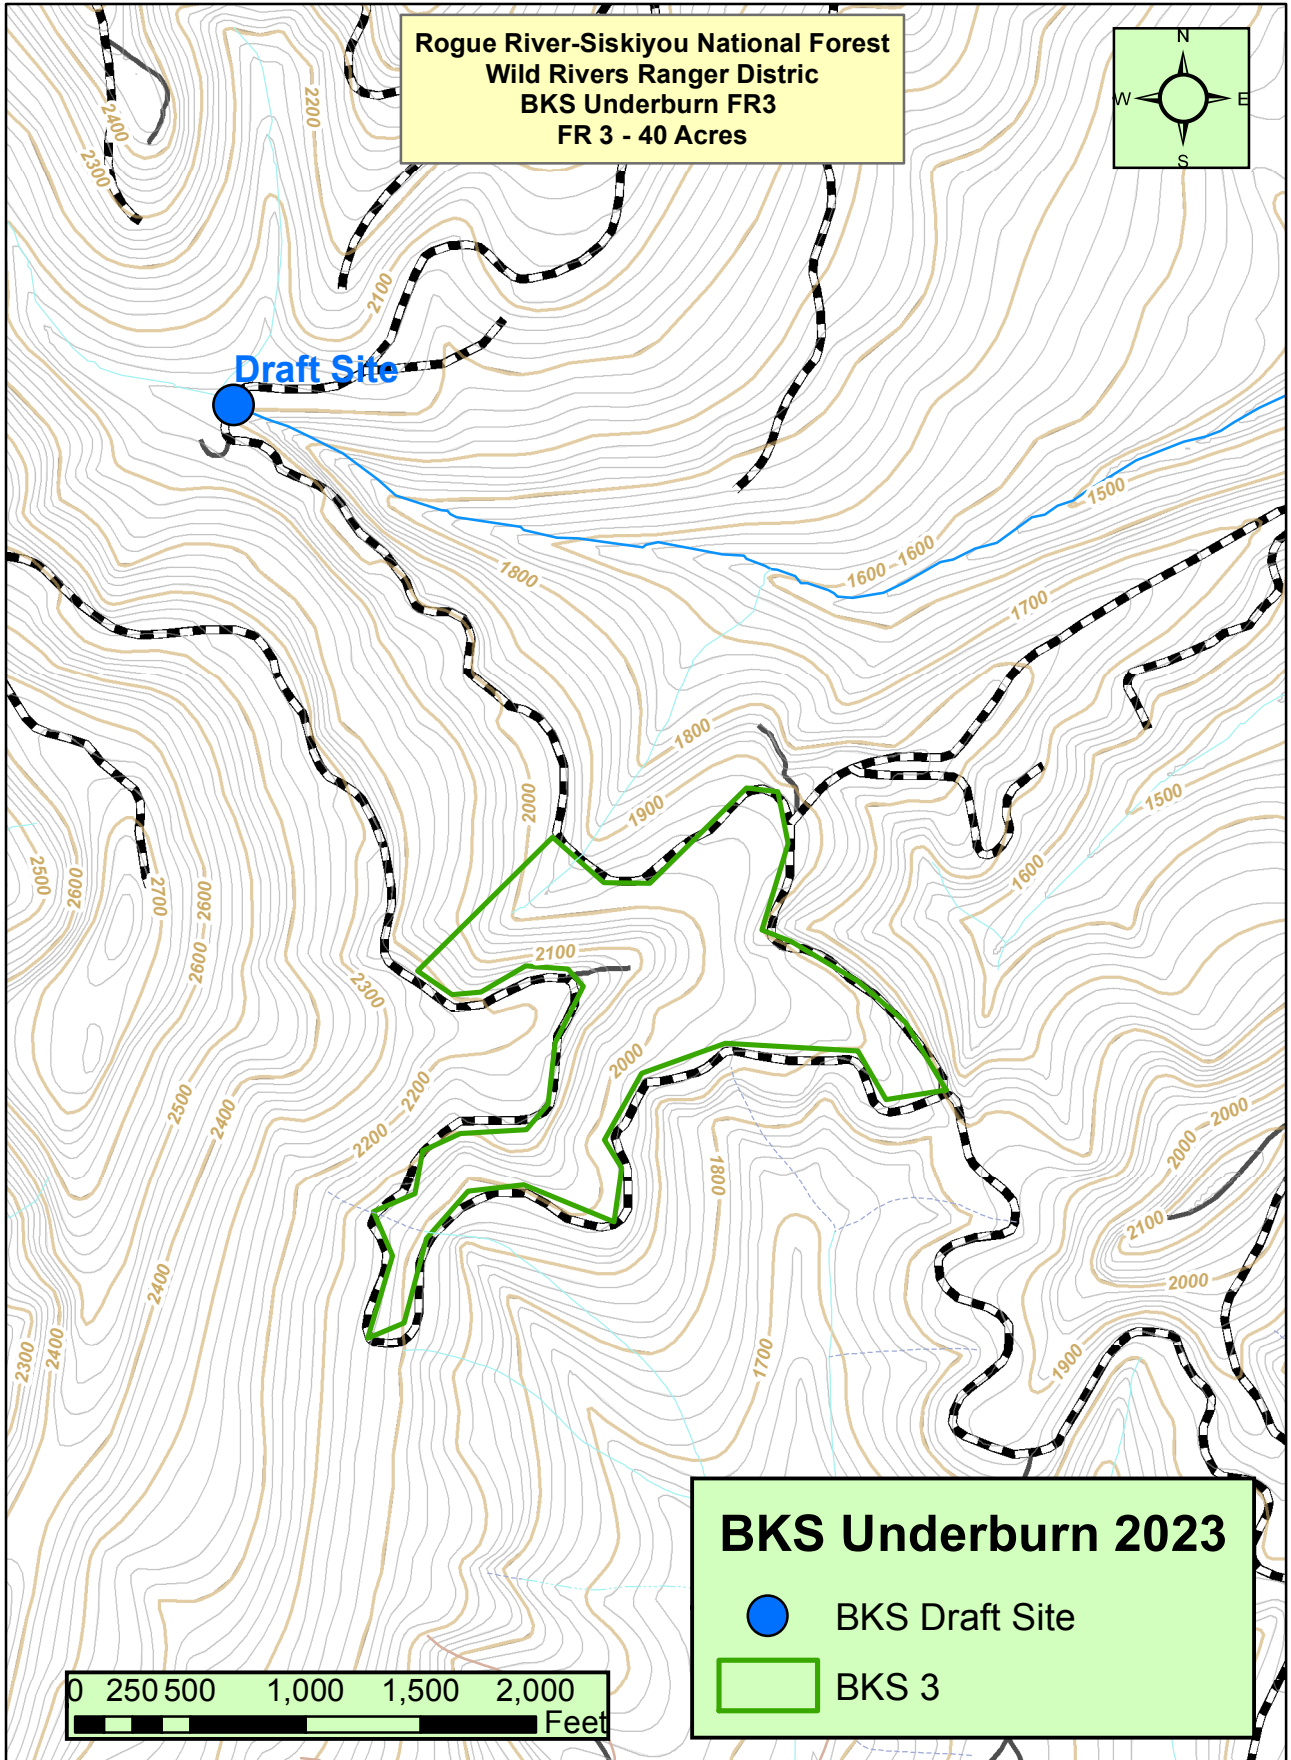

Rogue River-Siskiyou National Forest  
Wild Rivers Ranger District  
BKS Underburn FR3  
FR 3 - 40 Acres

**BKS Underburn 2023**

-  BKS Draft Site
-  BKS 3