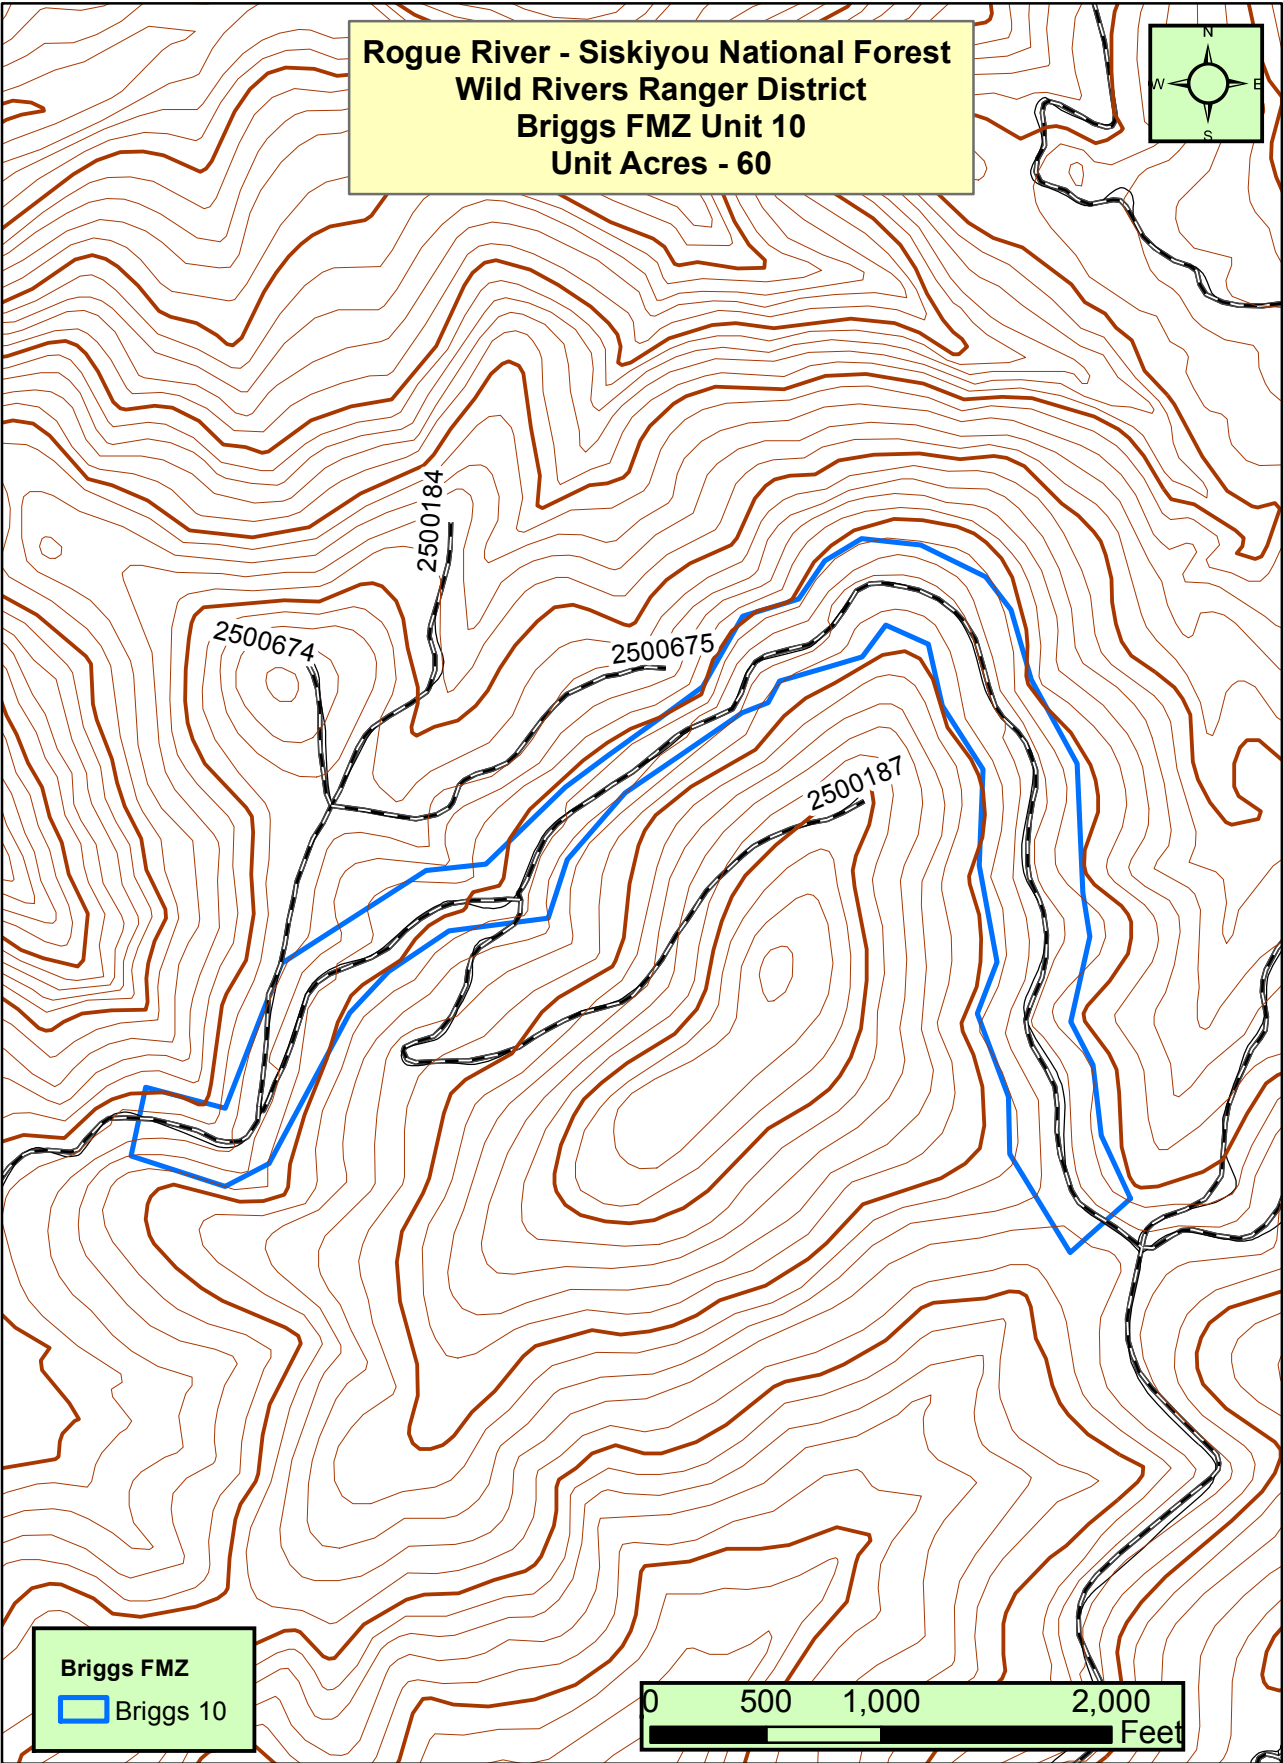

**Rogue River - Siskiyou National Forest
Wild Rivers Ranger District
Briggs FMZ Unit 10
Unit Acres - 60**

Briggs FMZ
■ Briggs 10