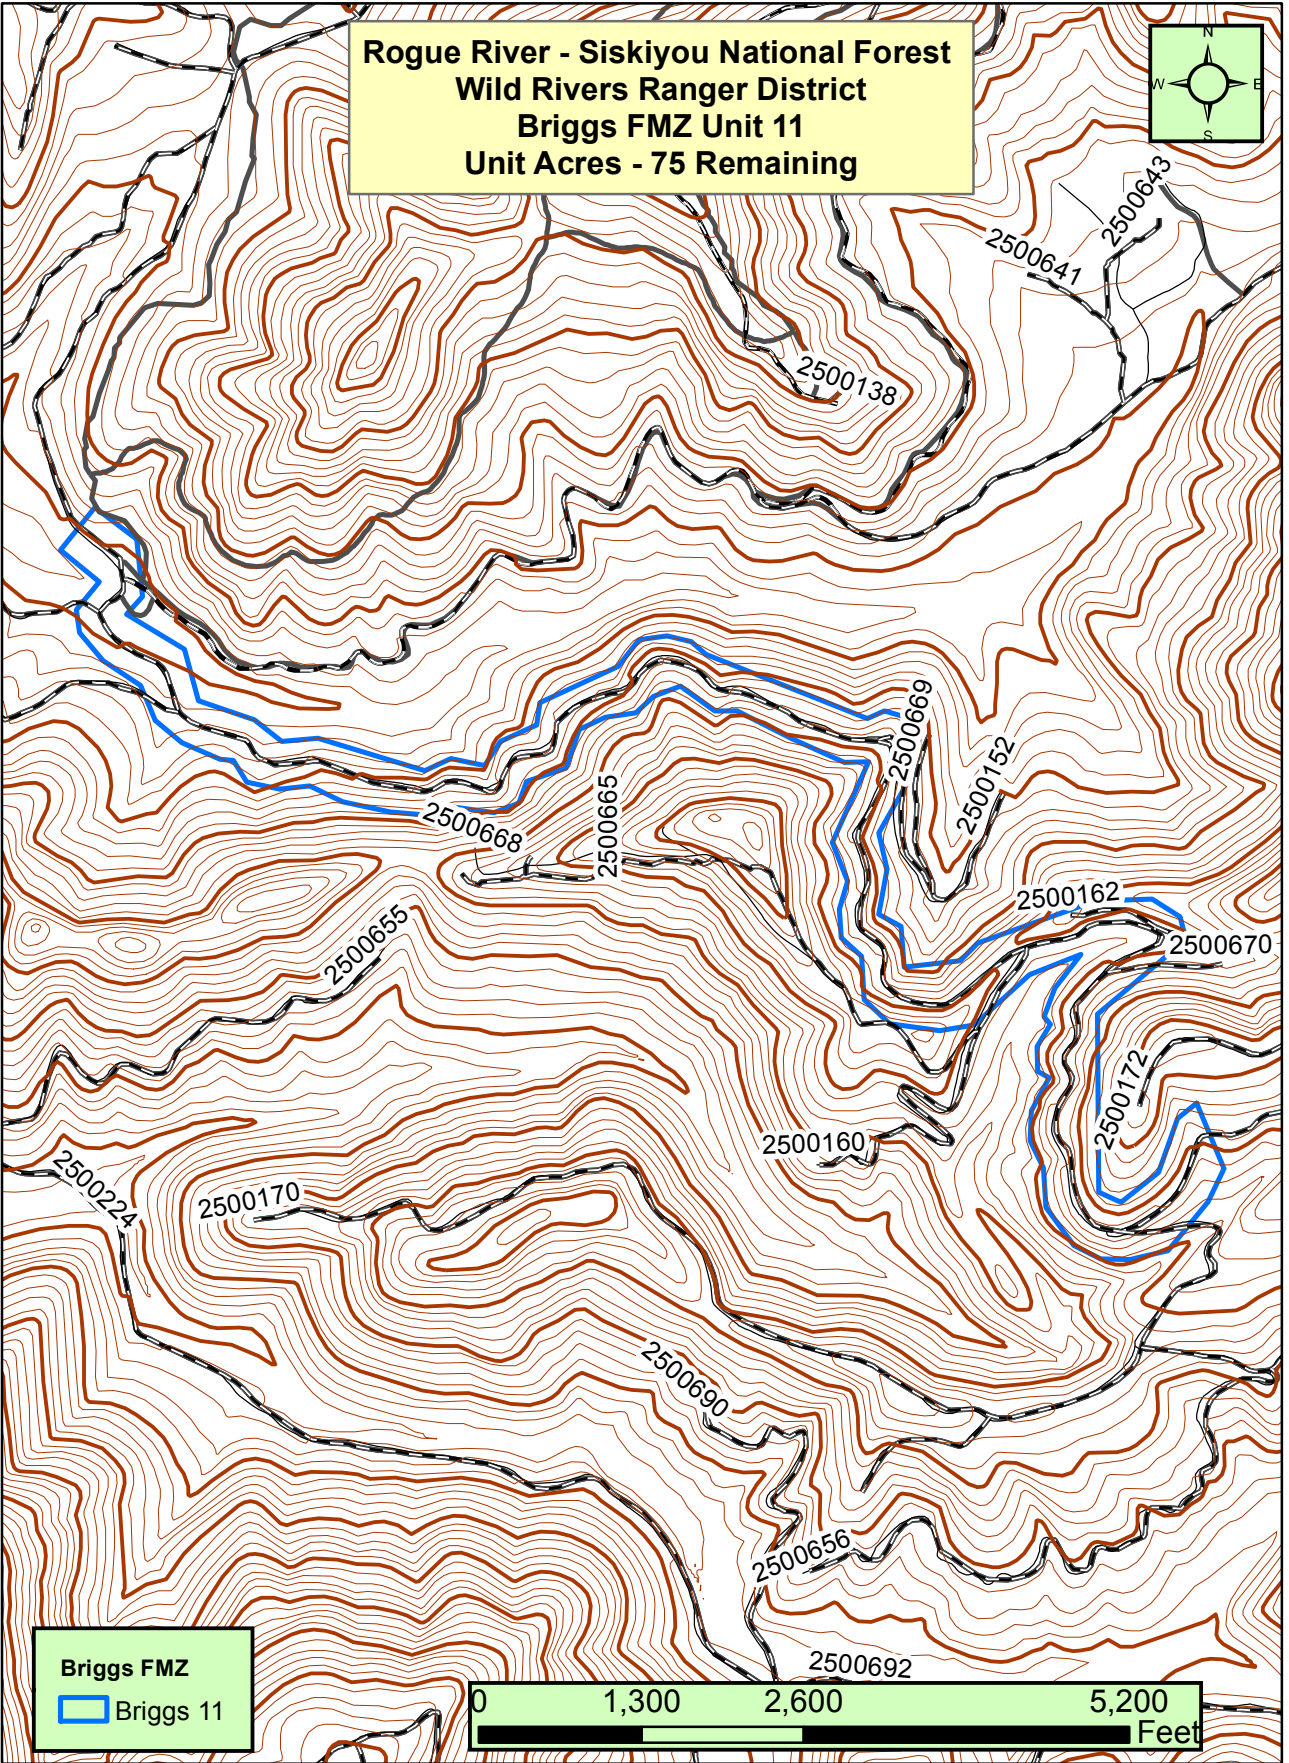

**Rogue River - Siskiyou National Forest
Wild Rivers Ranger District
Briggs FMZ Unit 11
Unit Acres - 75 Remaining**

Briggs FMZ
Briggs 11