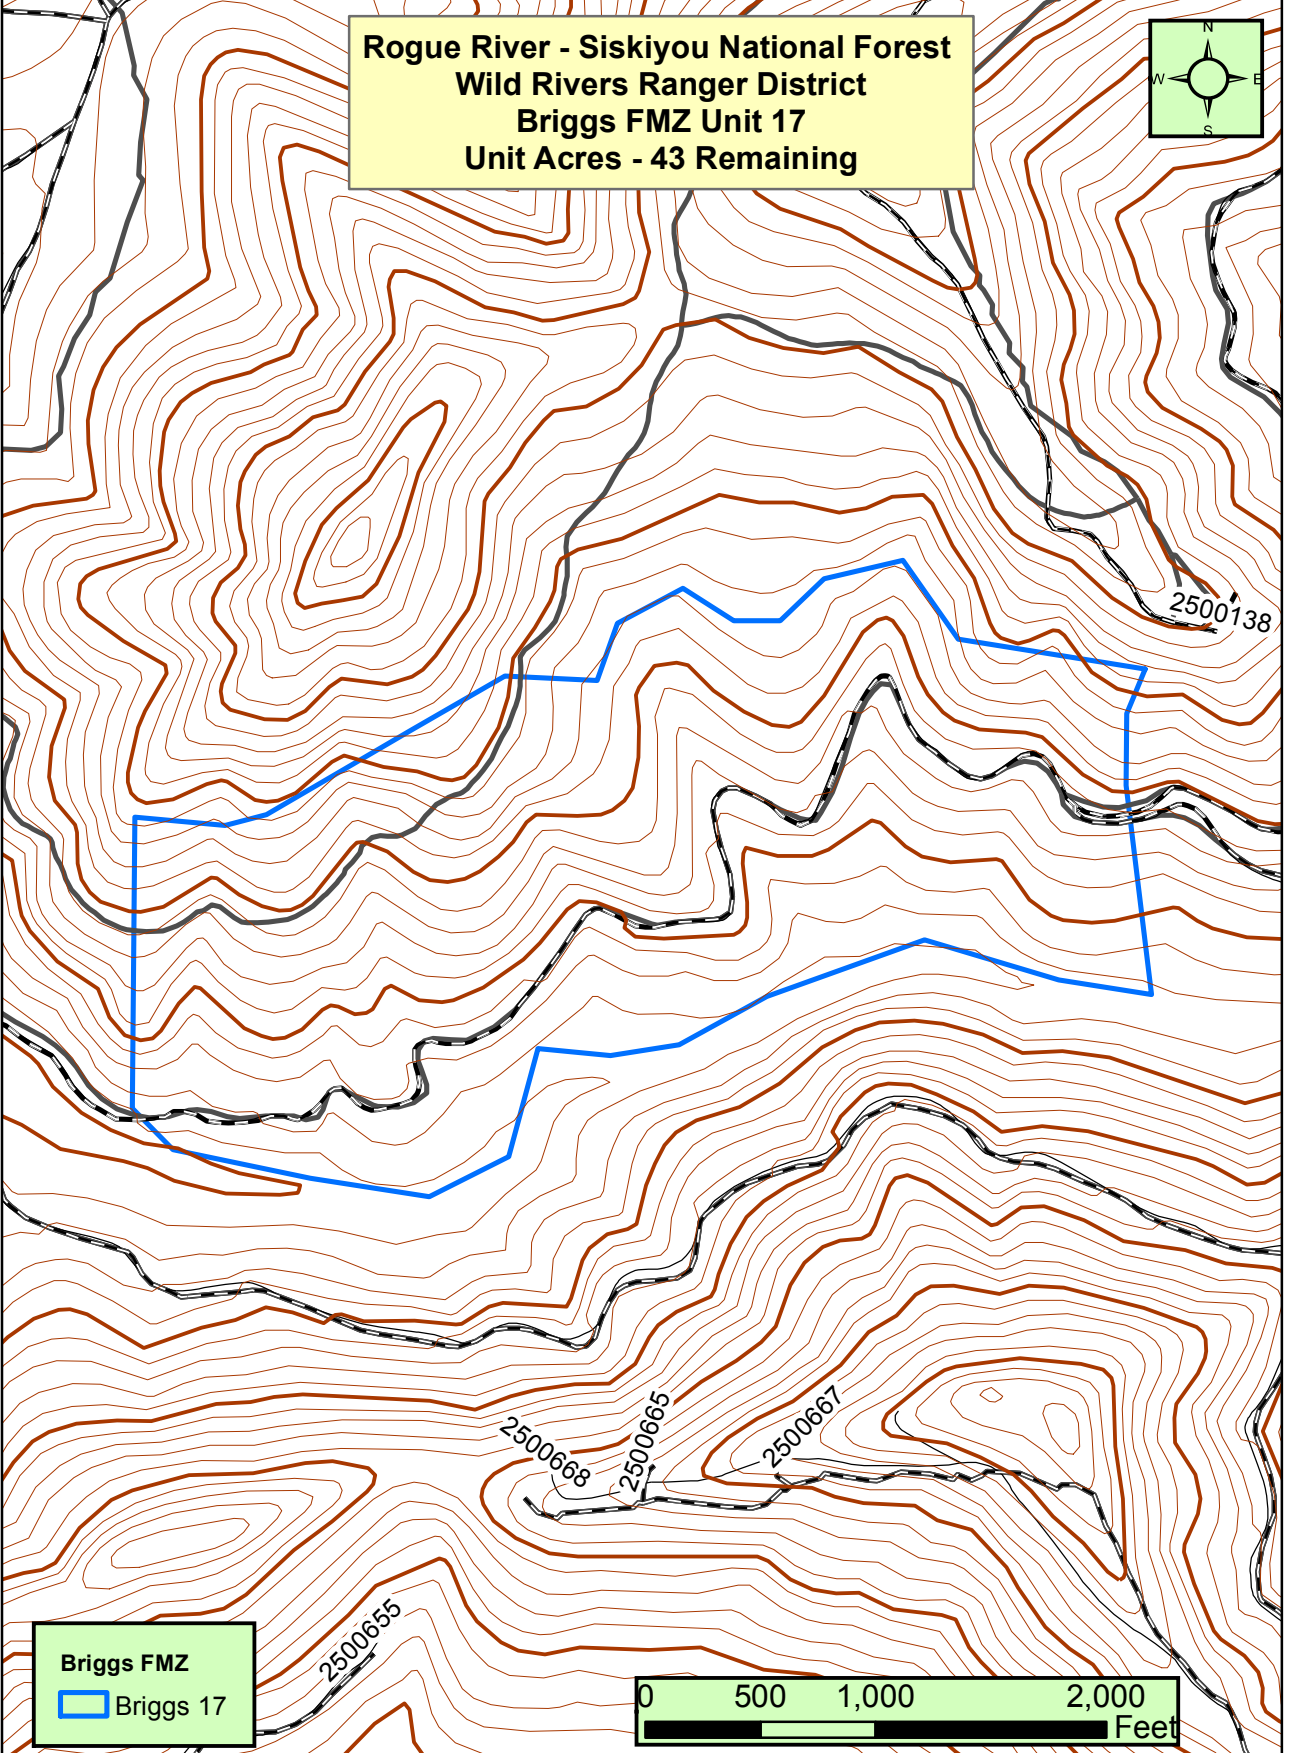

**Rogue River - Siskiyou National Forest  
Wild Rivers Ranger District  
Briggs FMZ Unit 17  
Unit Acres - 43 Remaining**

**Briggs FMZ**  
□ Briggs 17