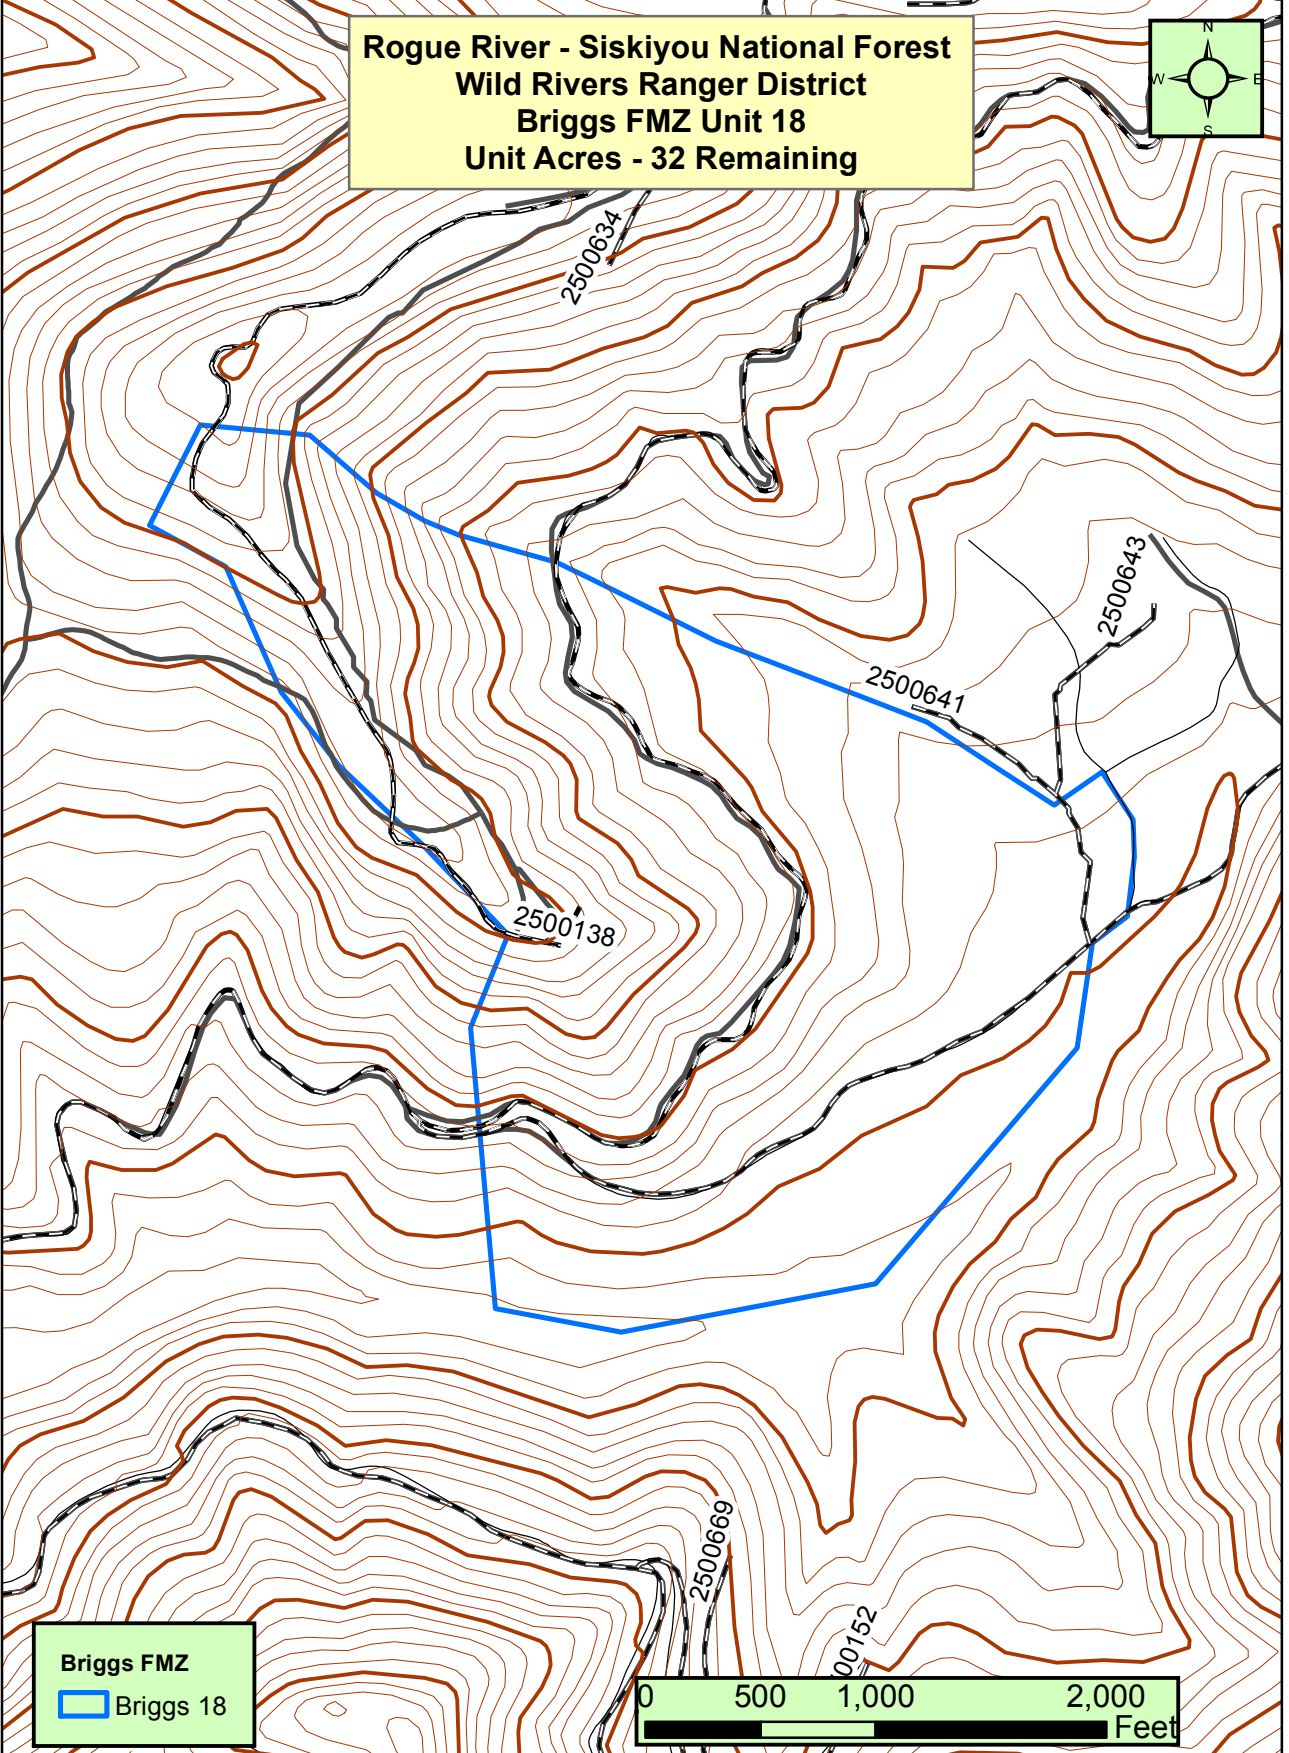

**Rogue River - Siskiyou National Forest
Wild Rivers Ranger District
Briggs FMZ Unit 18
Unit Acres - 32 Remaining**

Briggs FMZ
 Briggs 18