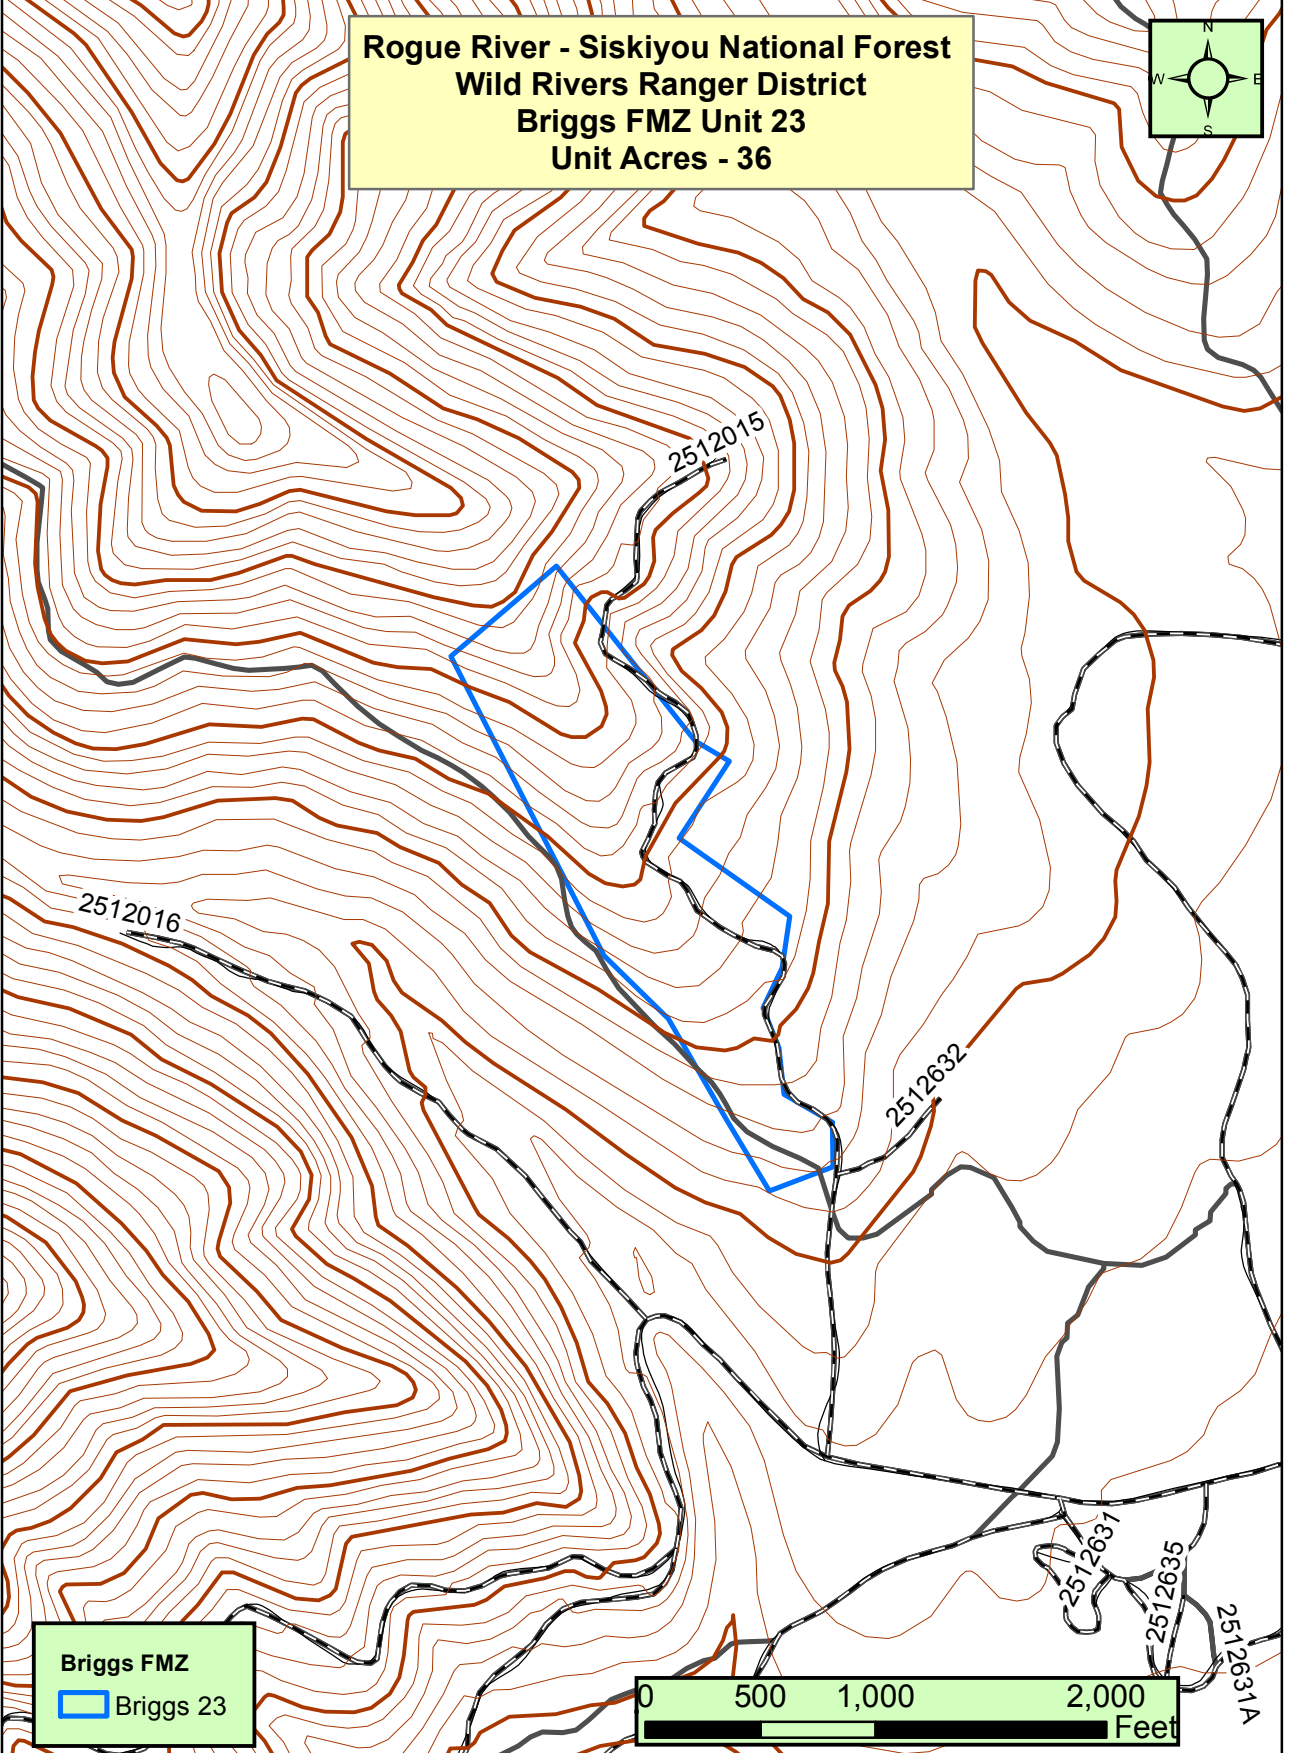

**Rogue River - Siskiyou National Forest  
Wild Rivers Ranger District  
Briggs FMZ Unit 23  
Unit Acres - 36**

**Briggs FMZ**  
■ Briggs 23