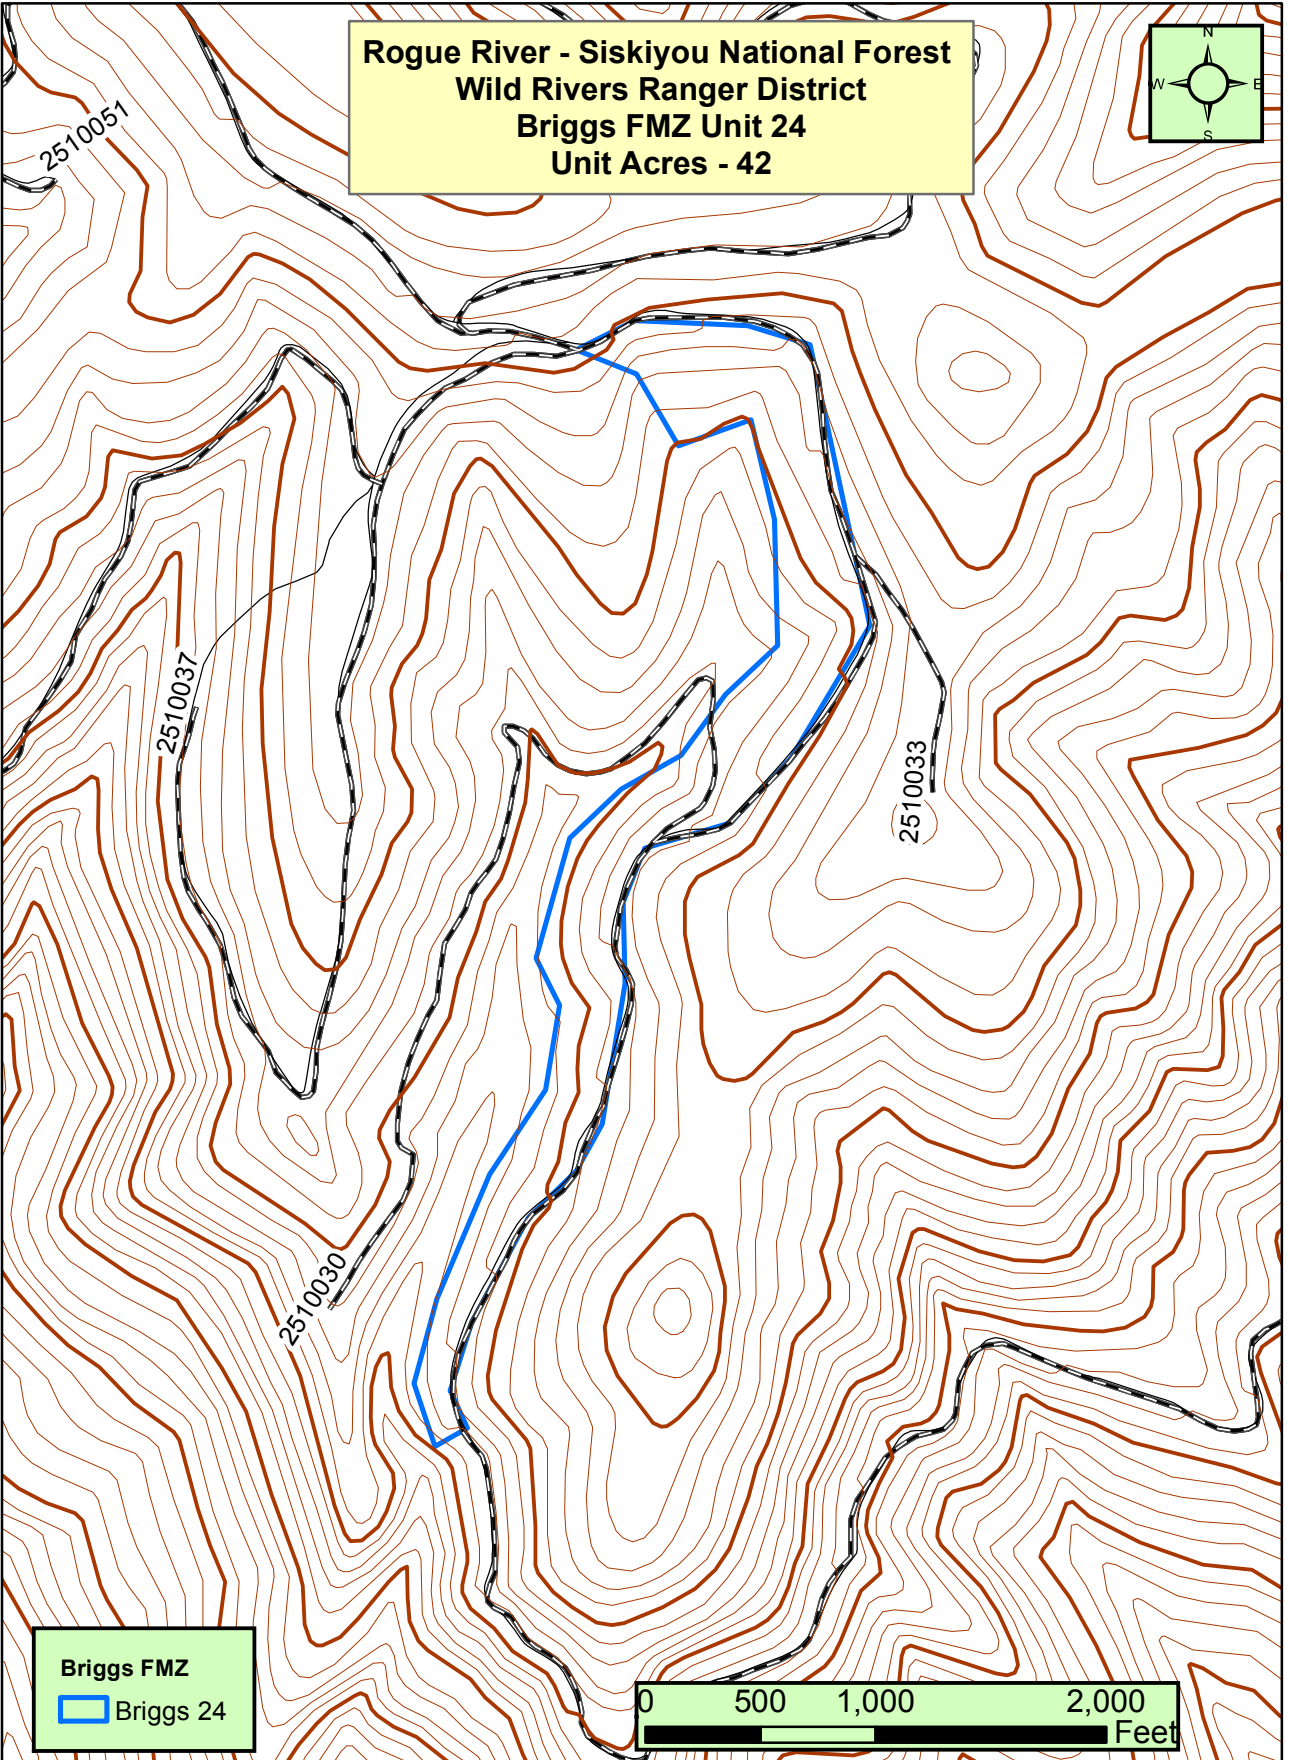

**Rogue River - Siskiyou National Forest
Wild Rivers Ranger District
Briggs FMZ Unit 24
Unit Acres - 42**

Briggs FMZ
■ Briggs 24