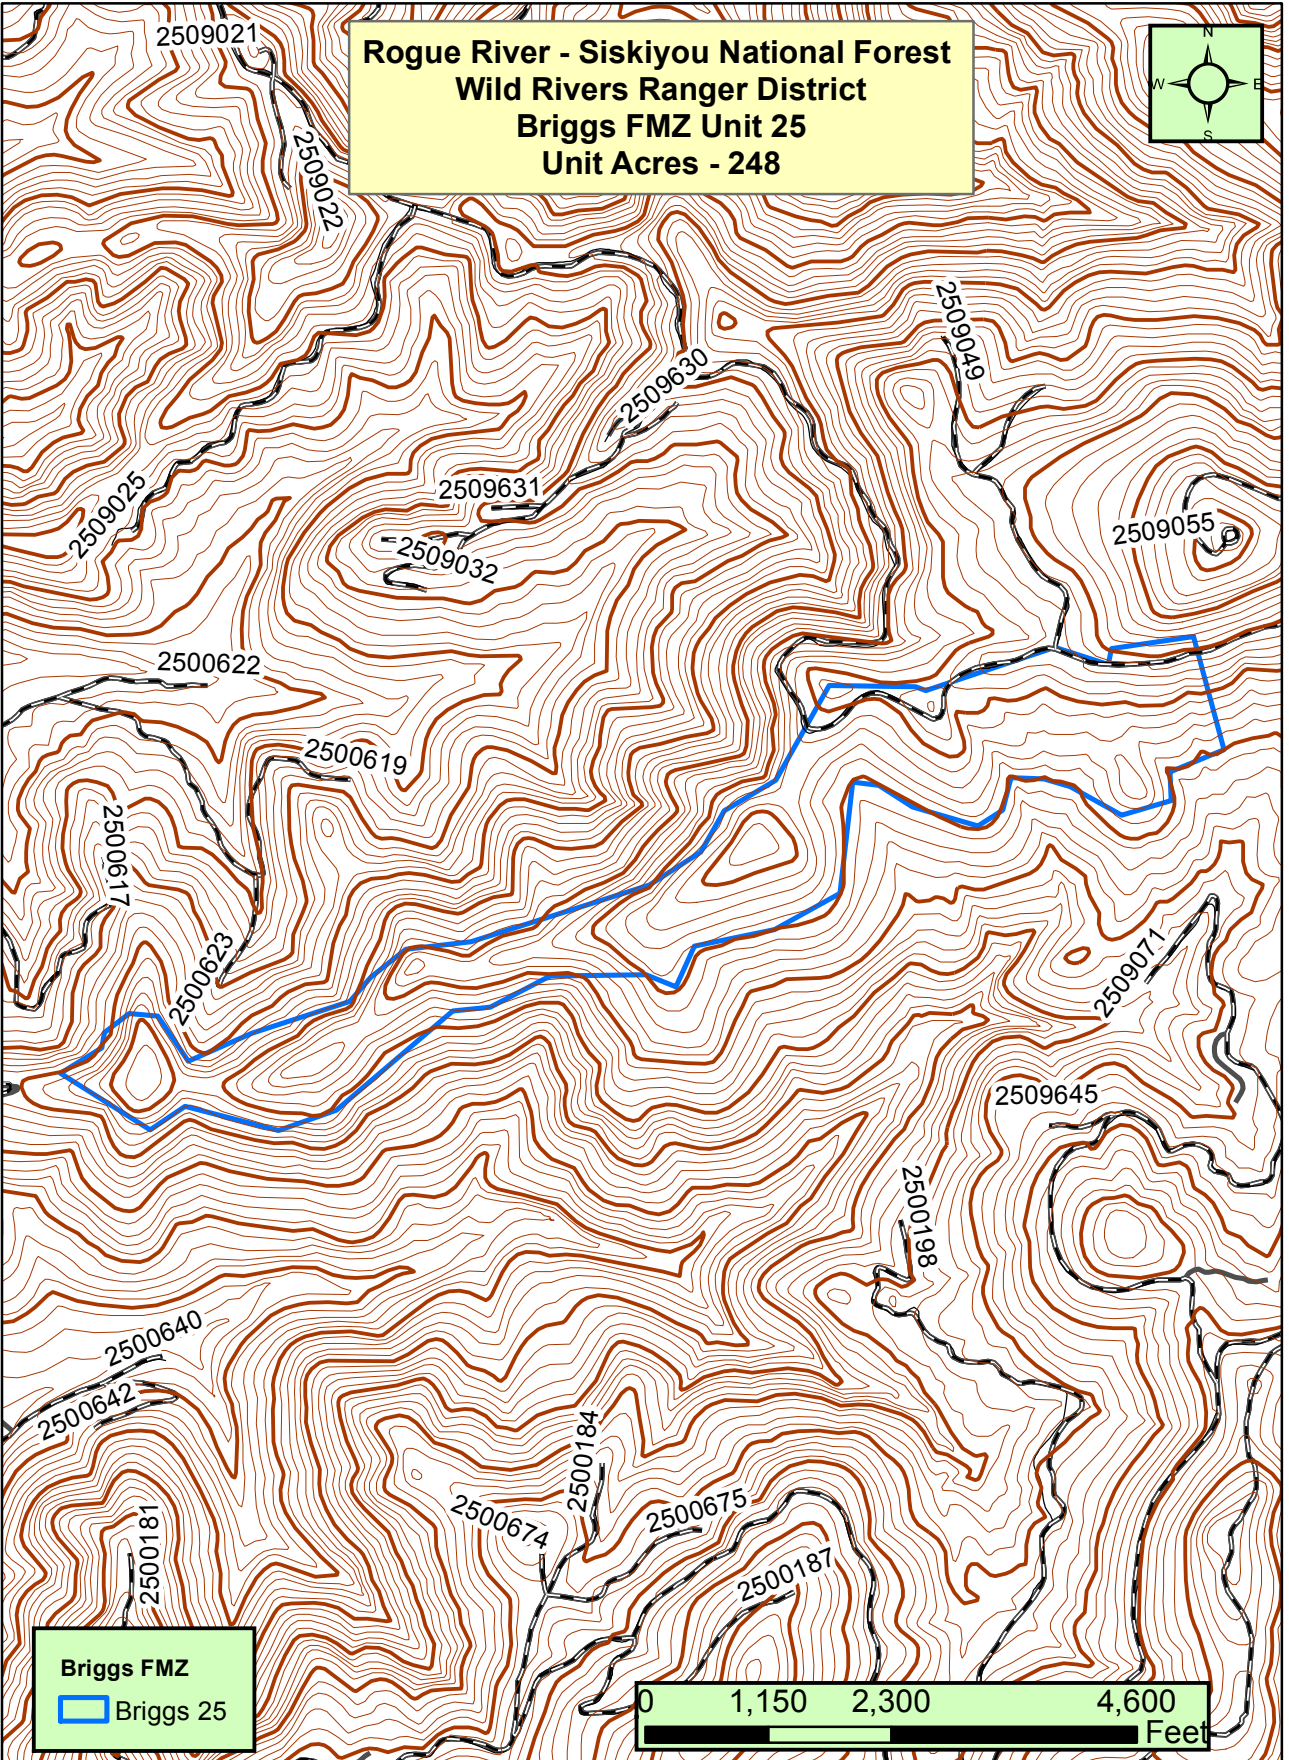

**Rogue River - Siskiyou National Forest
Wild Rivers Ranger District
Briggs FMZ Unit 25
Unit Acres - 248**

Briggs FMZ
■ Briggs 25