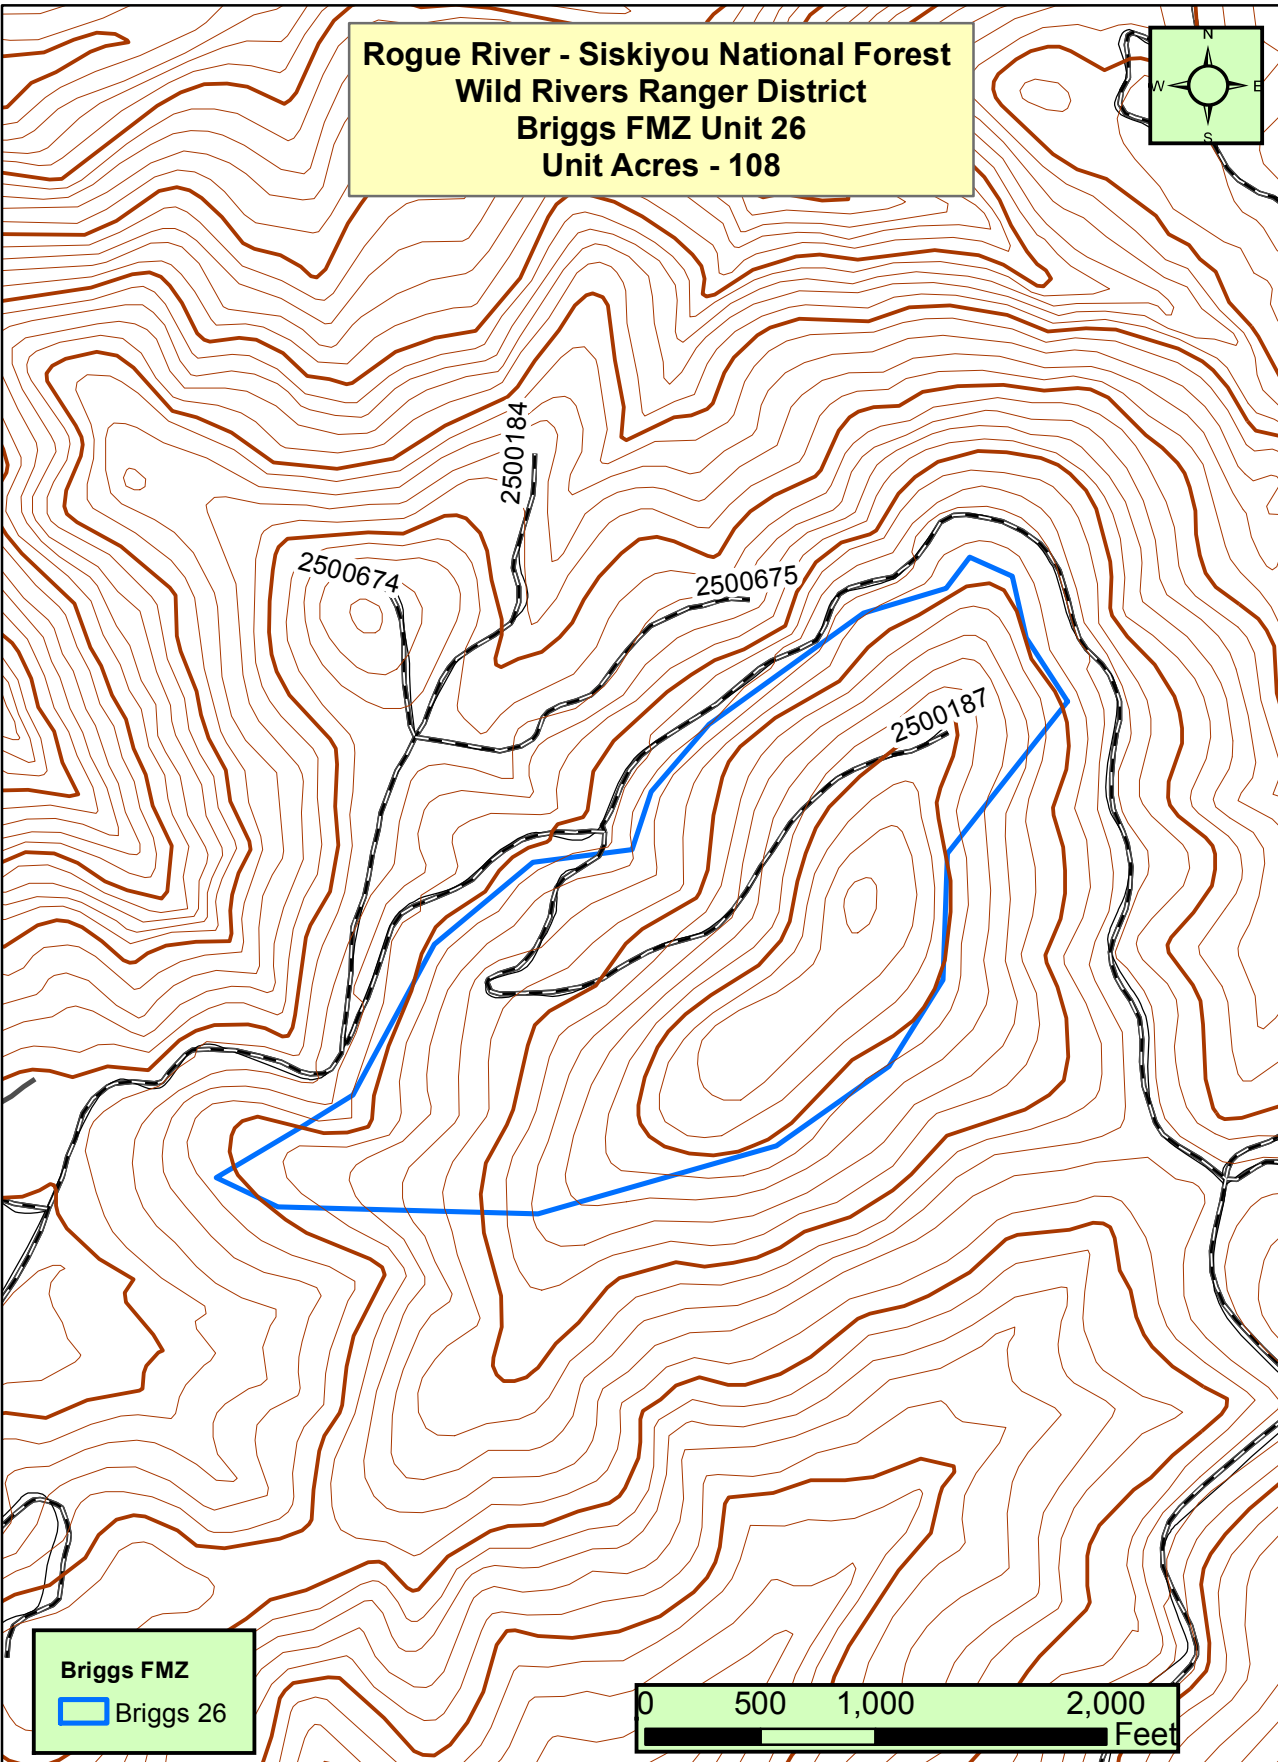

**Rogue River - Siskiyou National Forest
Wild Rivers Ranger District
Briggs FMZ Unit 26
Unit Acres - 108**

Briggs FMZ
■ Briggs 26