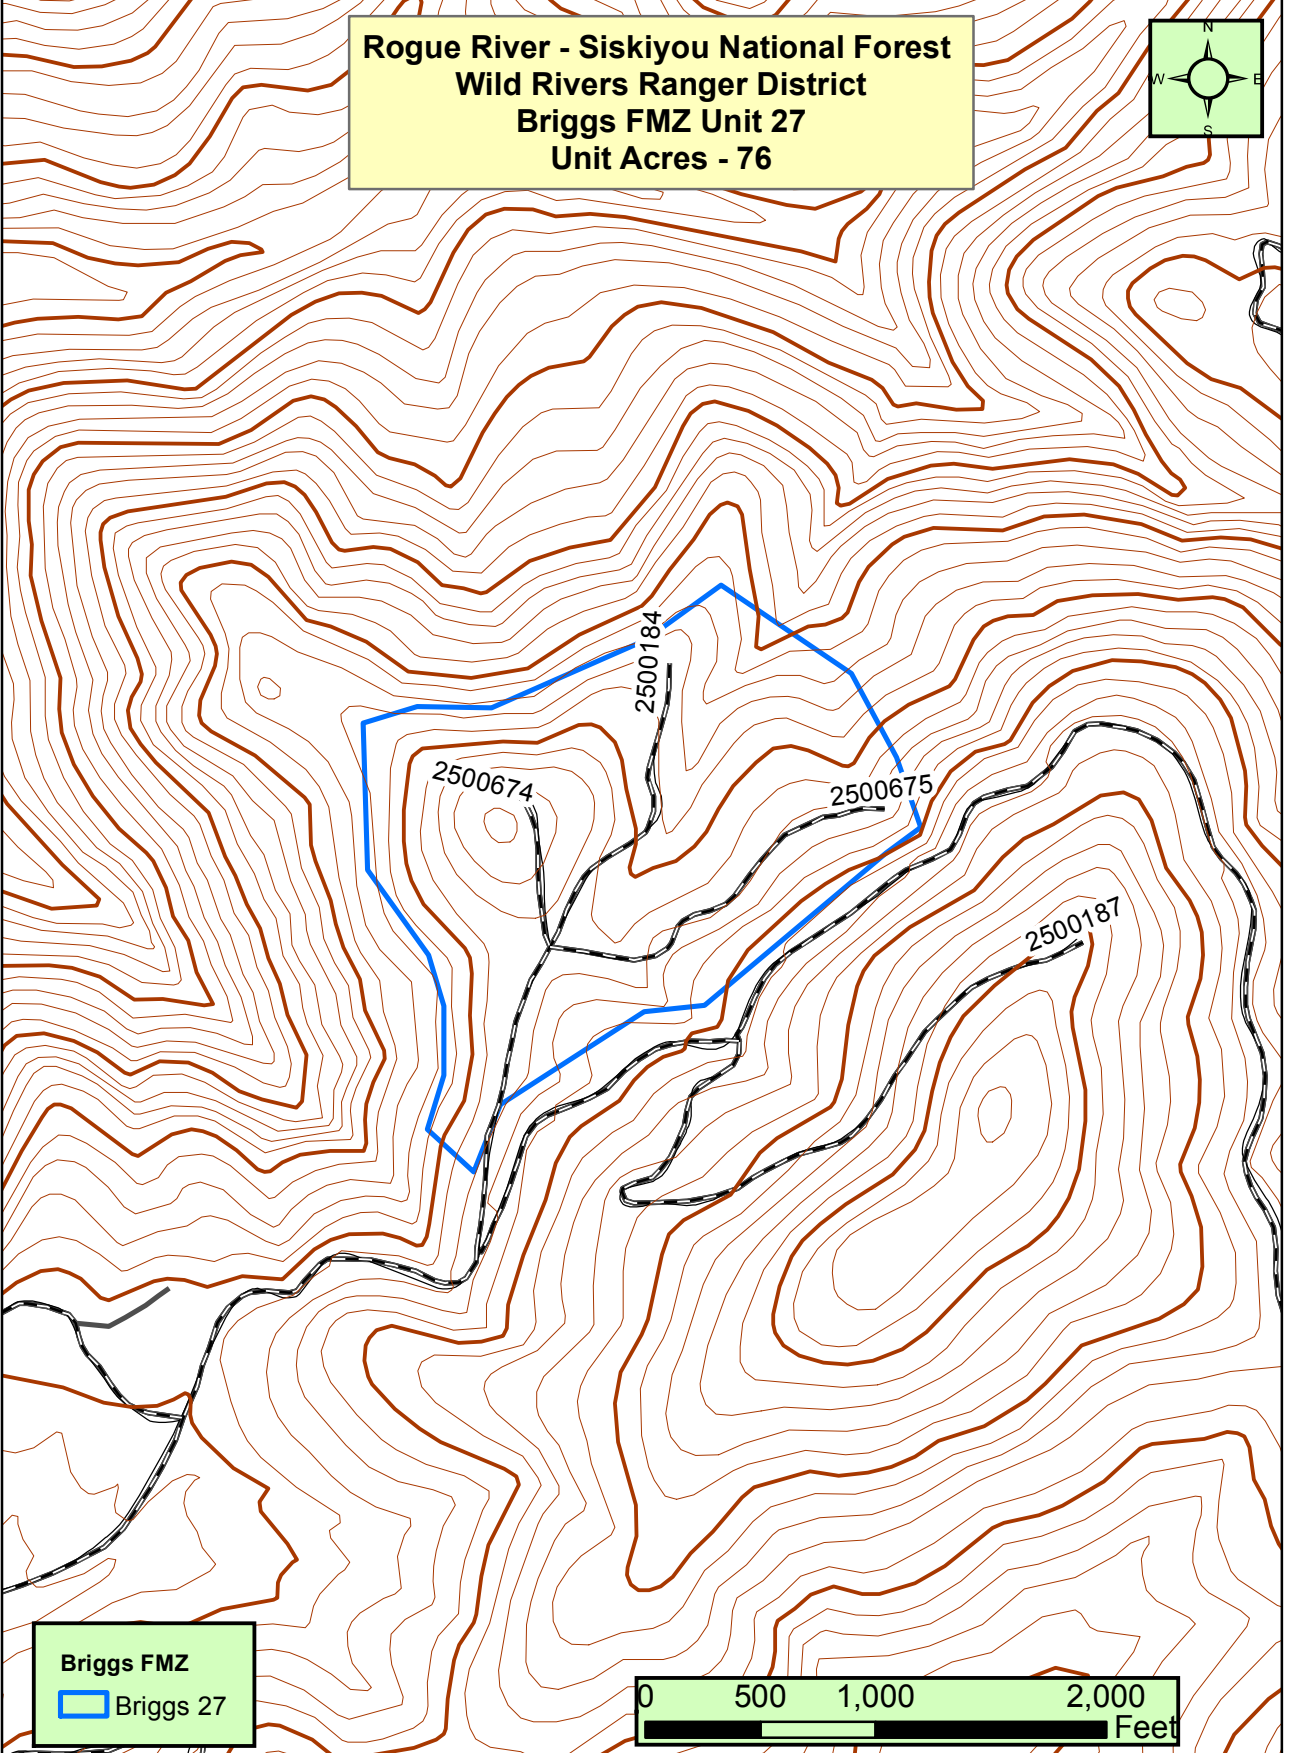

**Rogue River - Siskiyou National Forest
Wild Rivers Ranger District
Briggs FMZ Unit 27
Unit Acres - 76**

Briggs FMZ
□ Briggs 27