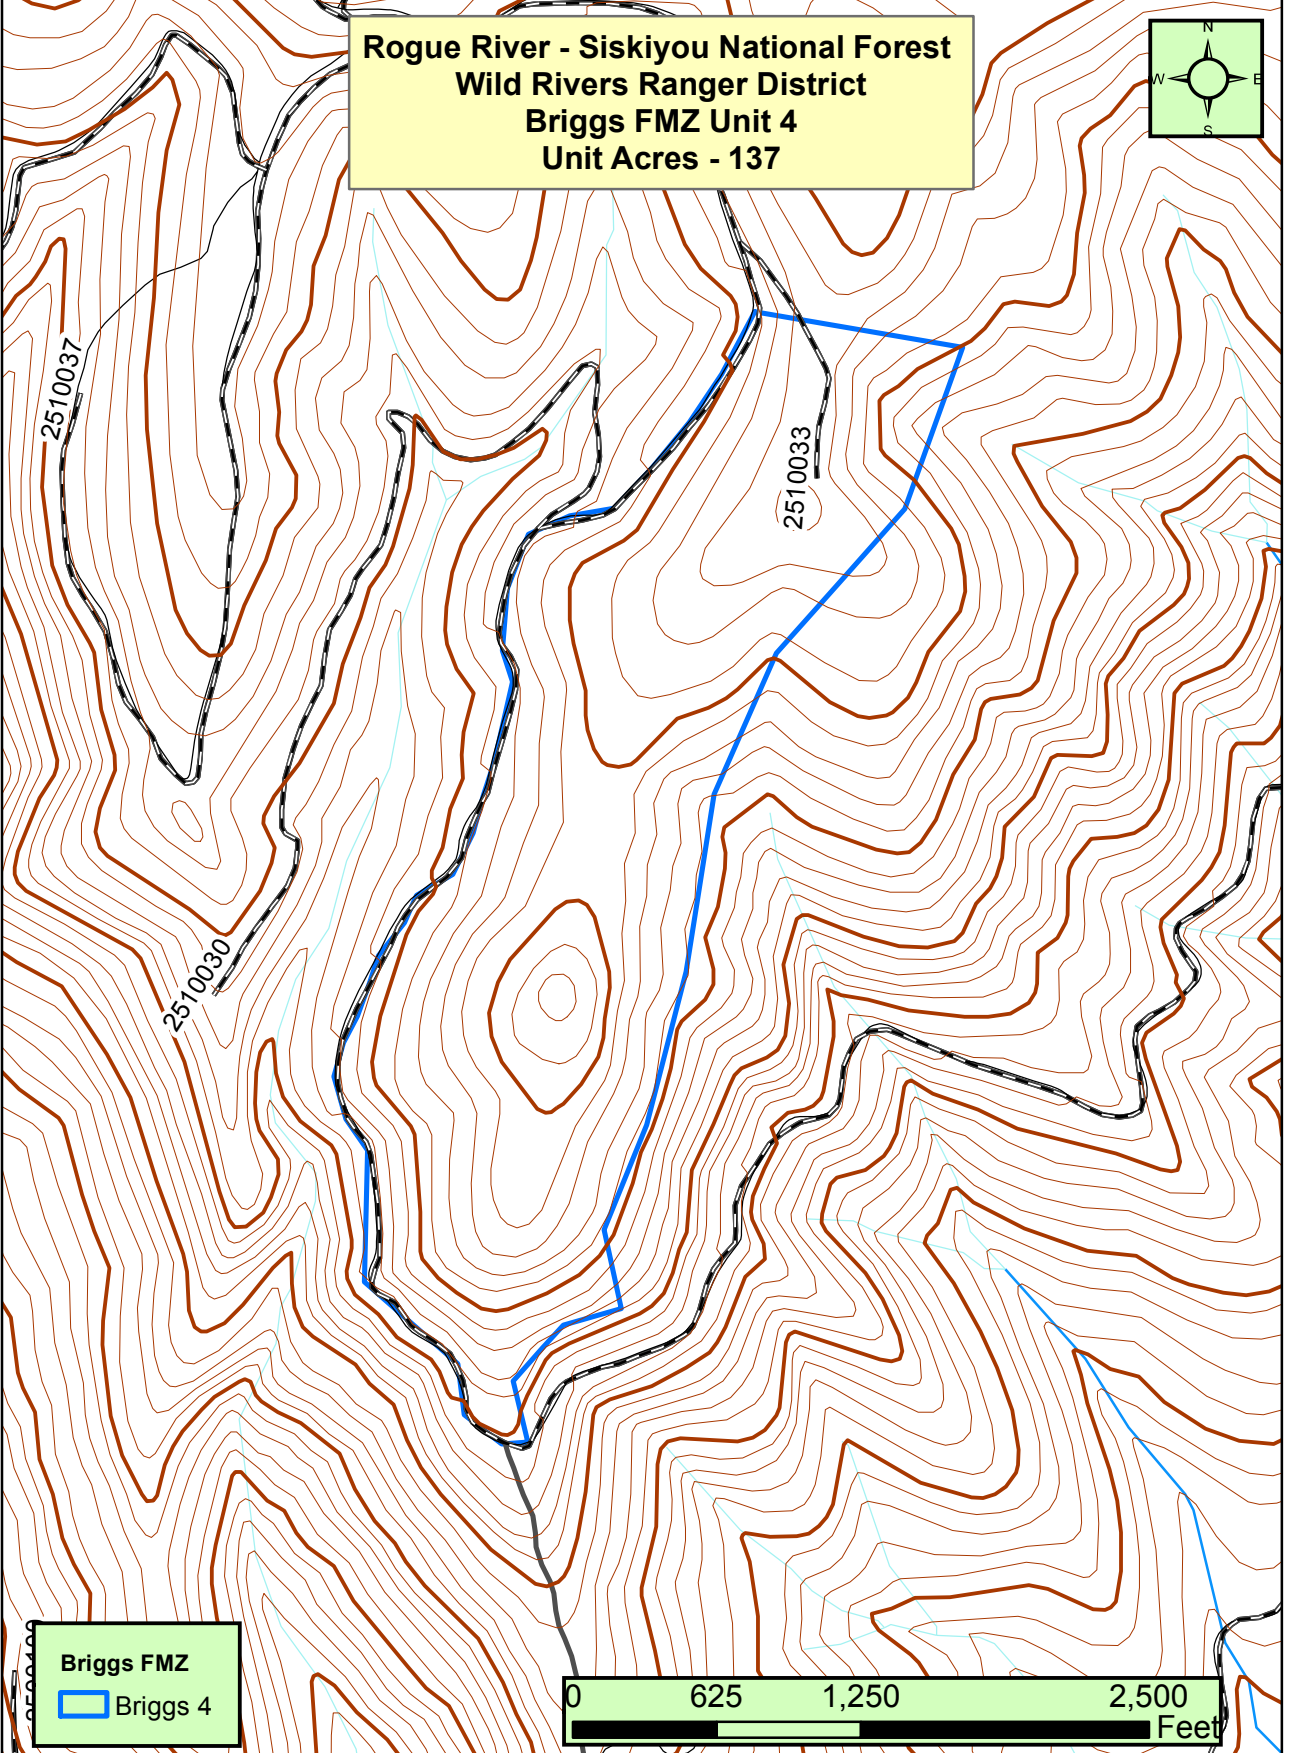

**Rogue River - Siskiyou National Forest
Wild Rivers Ranger District
Briggs FMZ Unit 4
Unit Acres - 137**

Briggs FMZ
■ Briggs 4