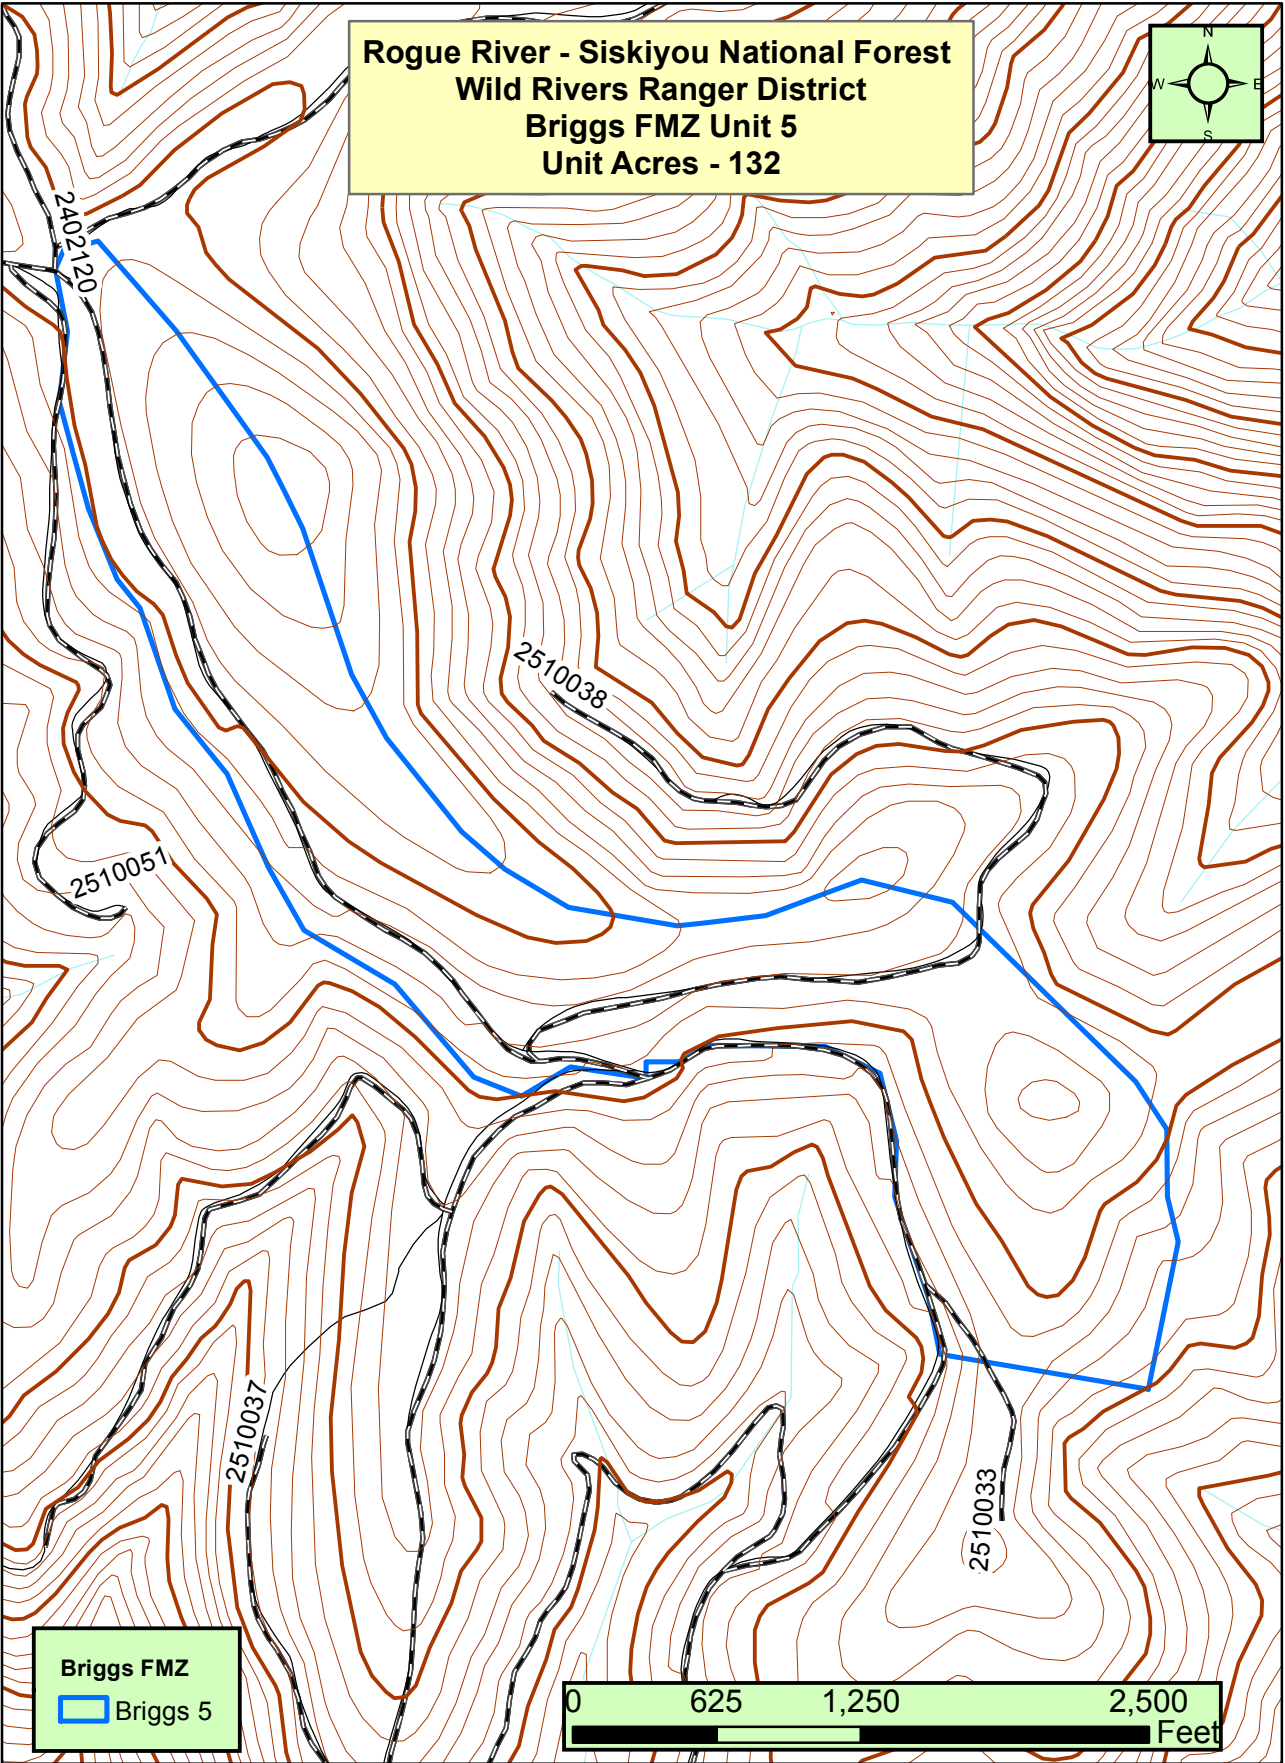

**Rogue River - Siskiyou National Forest
Wild Rivers Ranger District
Briggs FMZ Unit 5
Unit Acres - 132**

Briggs FMZ
■ Briggs 5