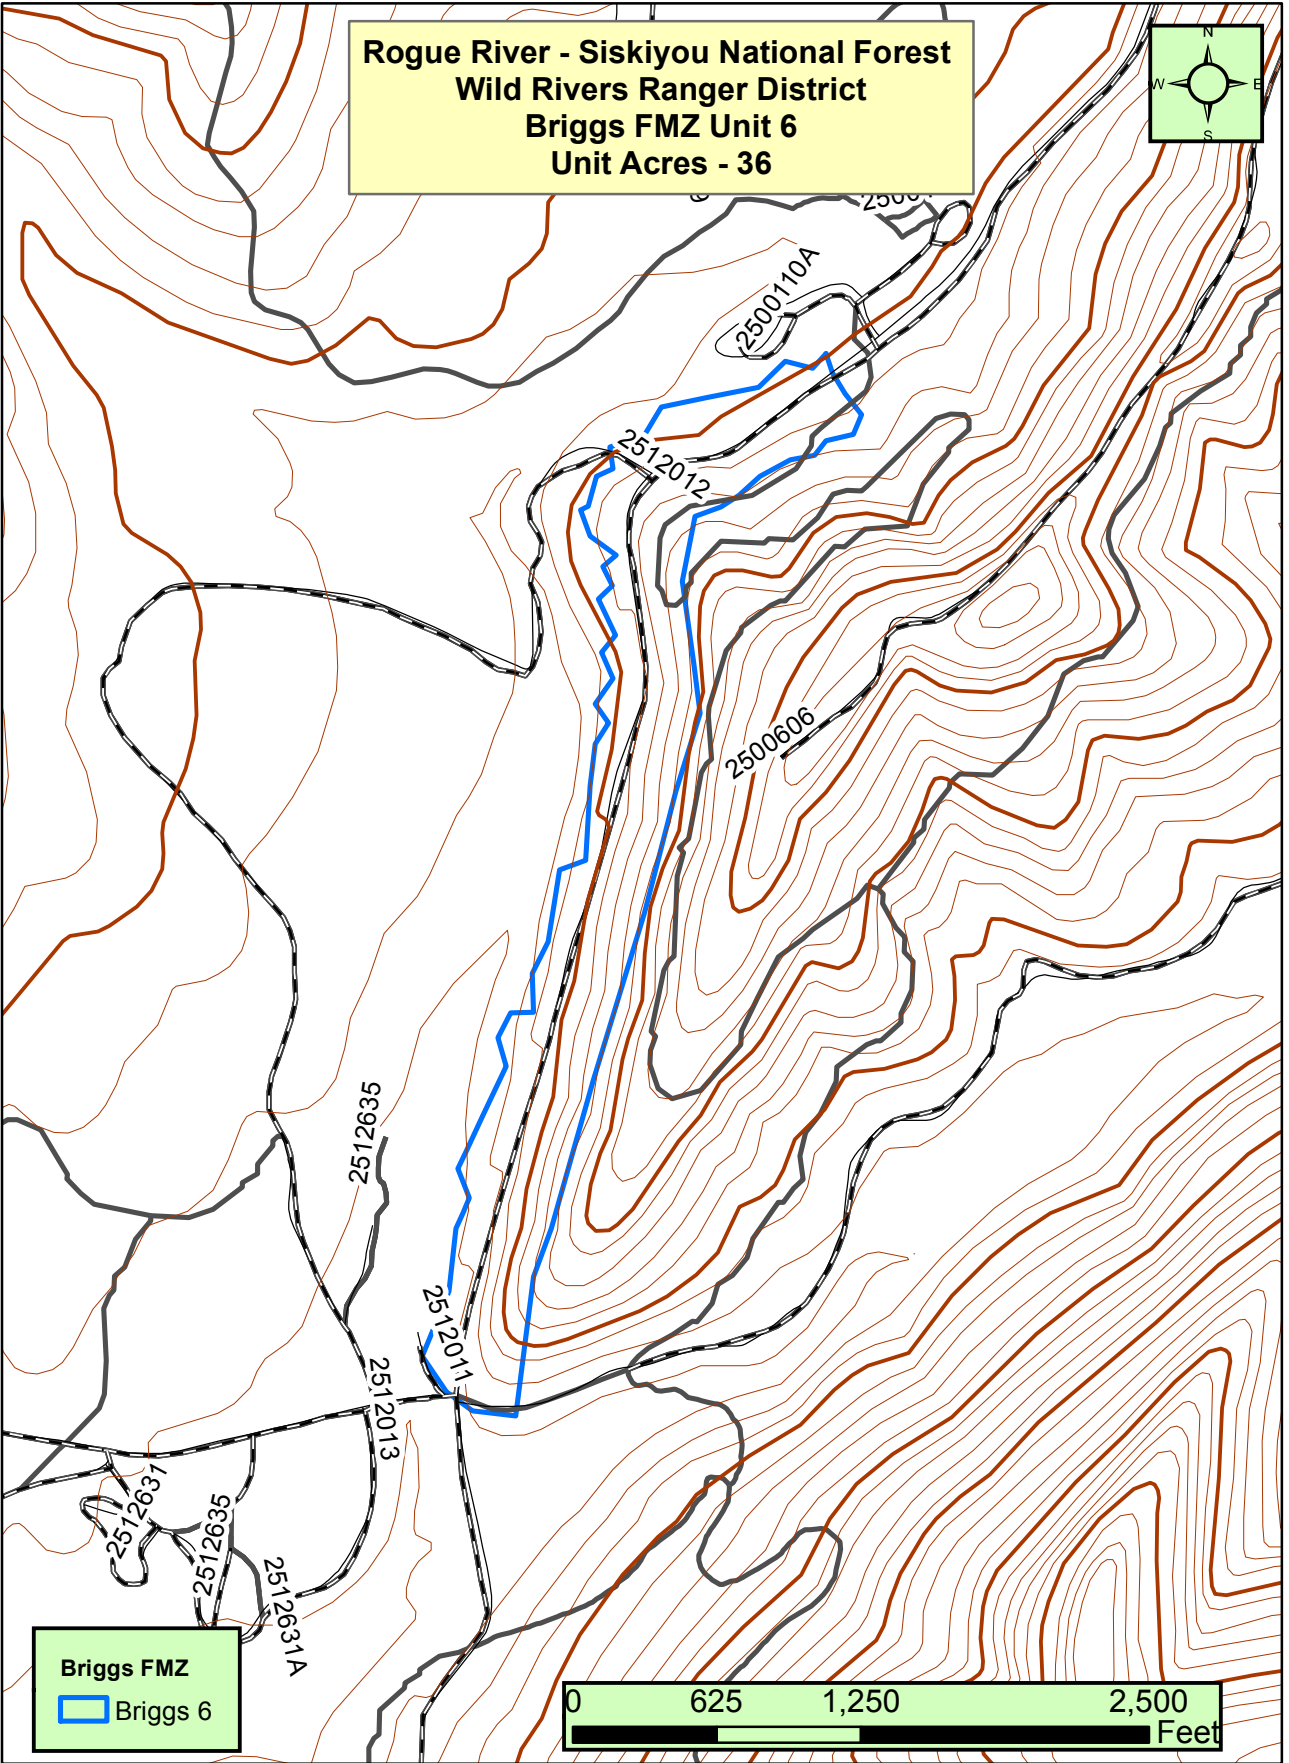

**Rogue River - Siskiyou National Forest
Wild Rivers Ranger District
Briggs FMZ Unit 6
Unit Acres - 36**

Briggs FMZ
■ Briggs 6