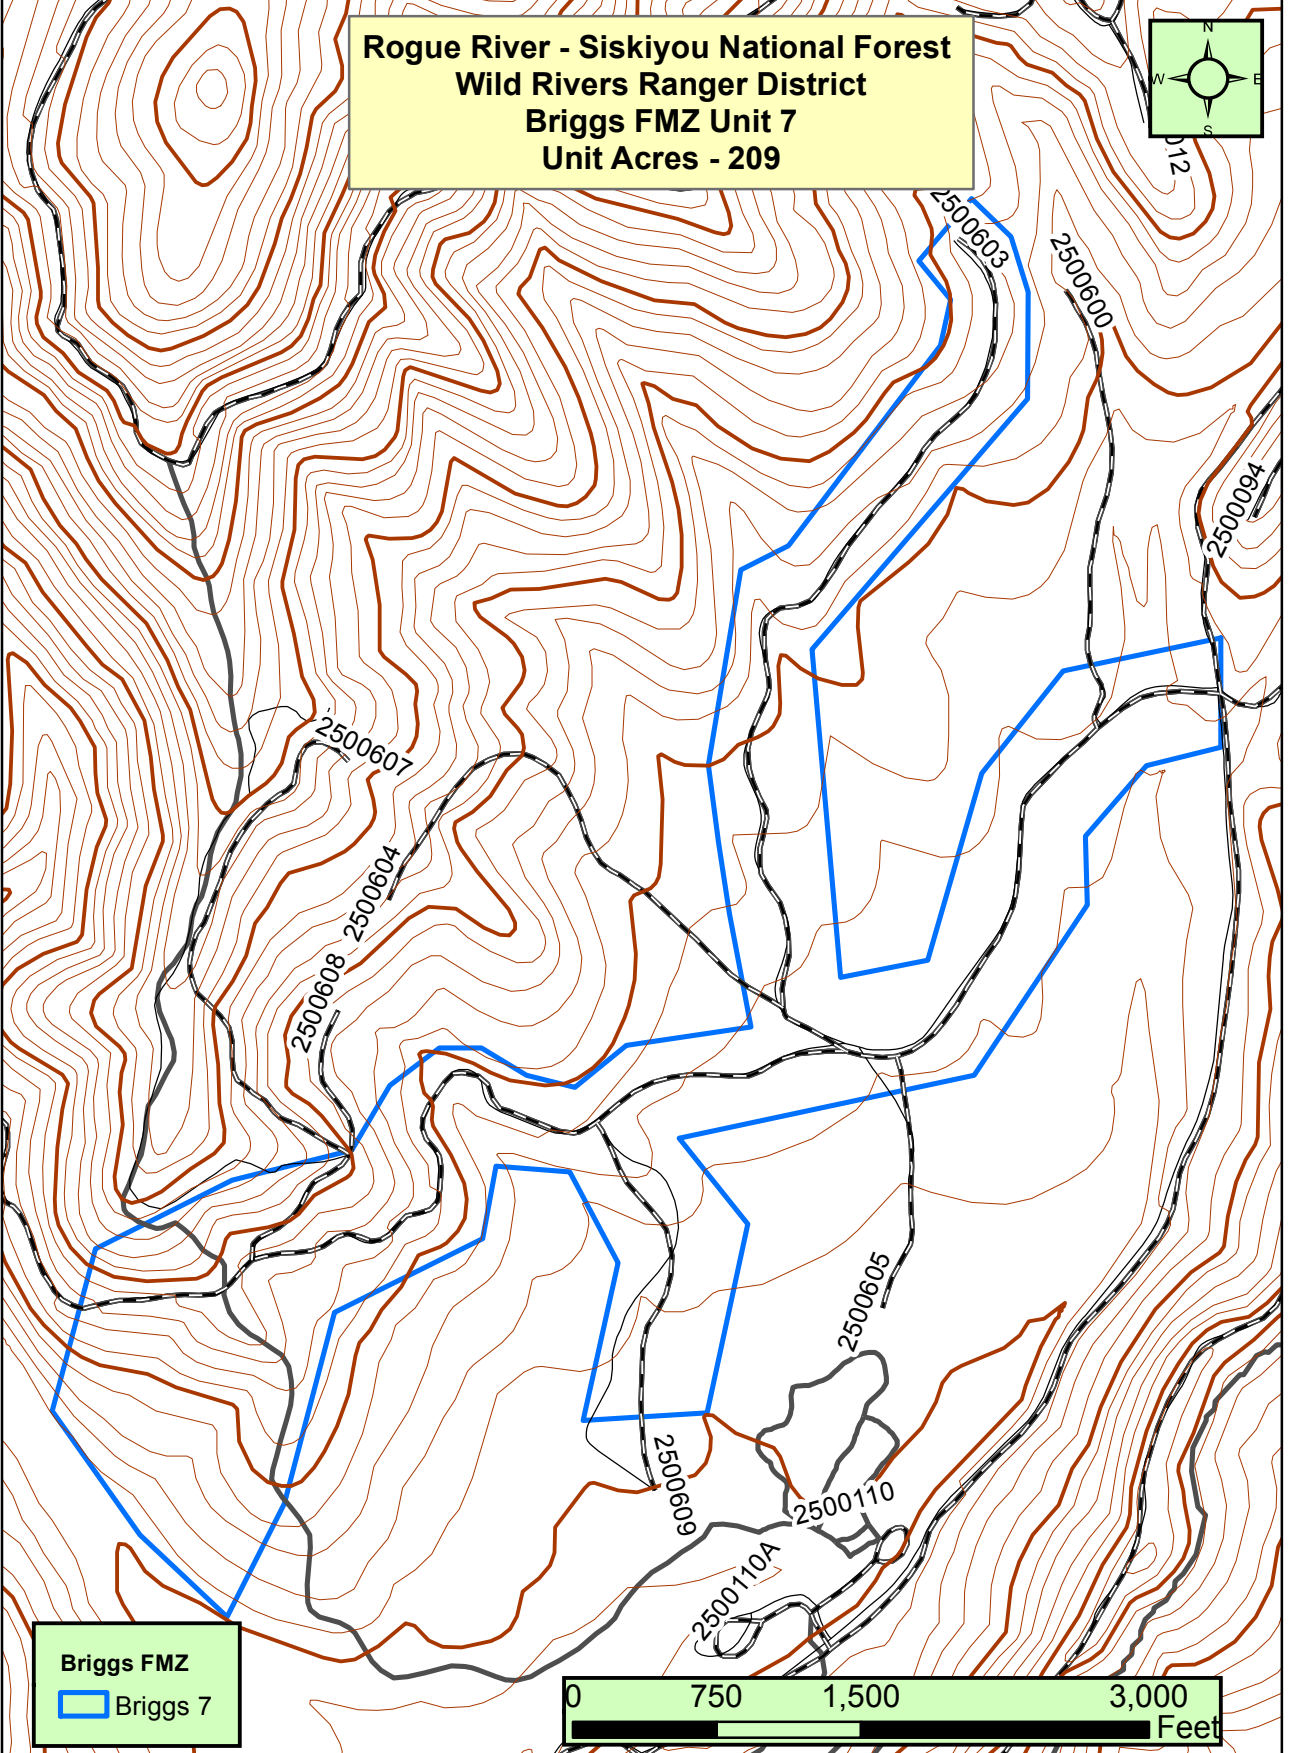

**Rogue River - Siskiyou National Forest
Wild Rivers Ranger District
Briggs FMZ Unit 7
Unit Acres - 209**

Briggs FMZ
□ Briggs 7