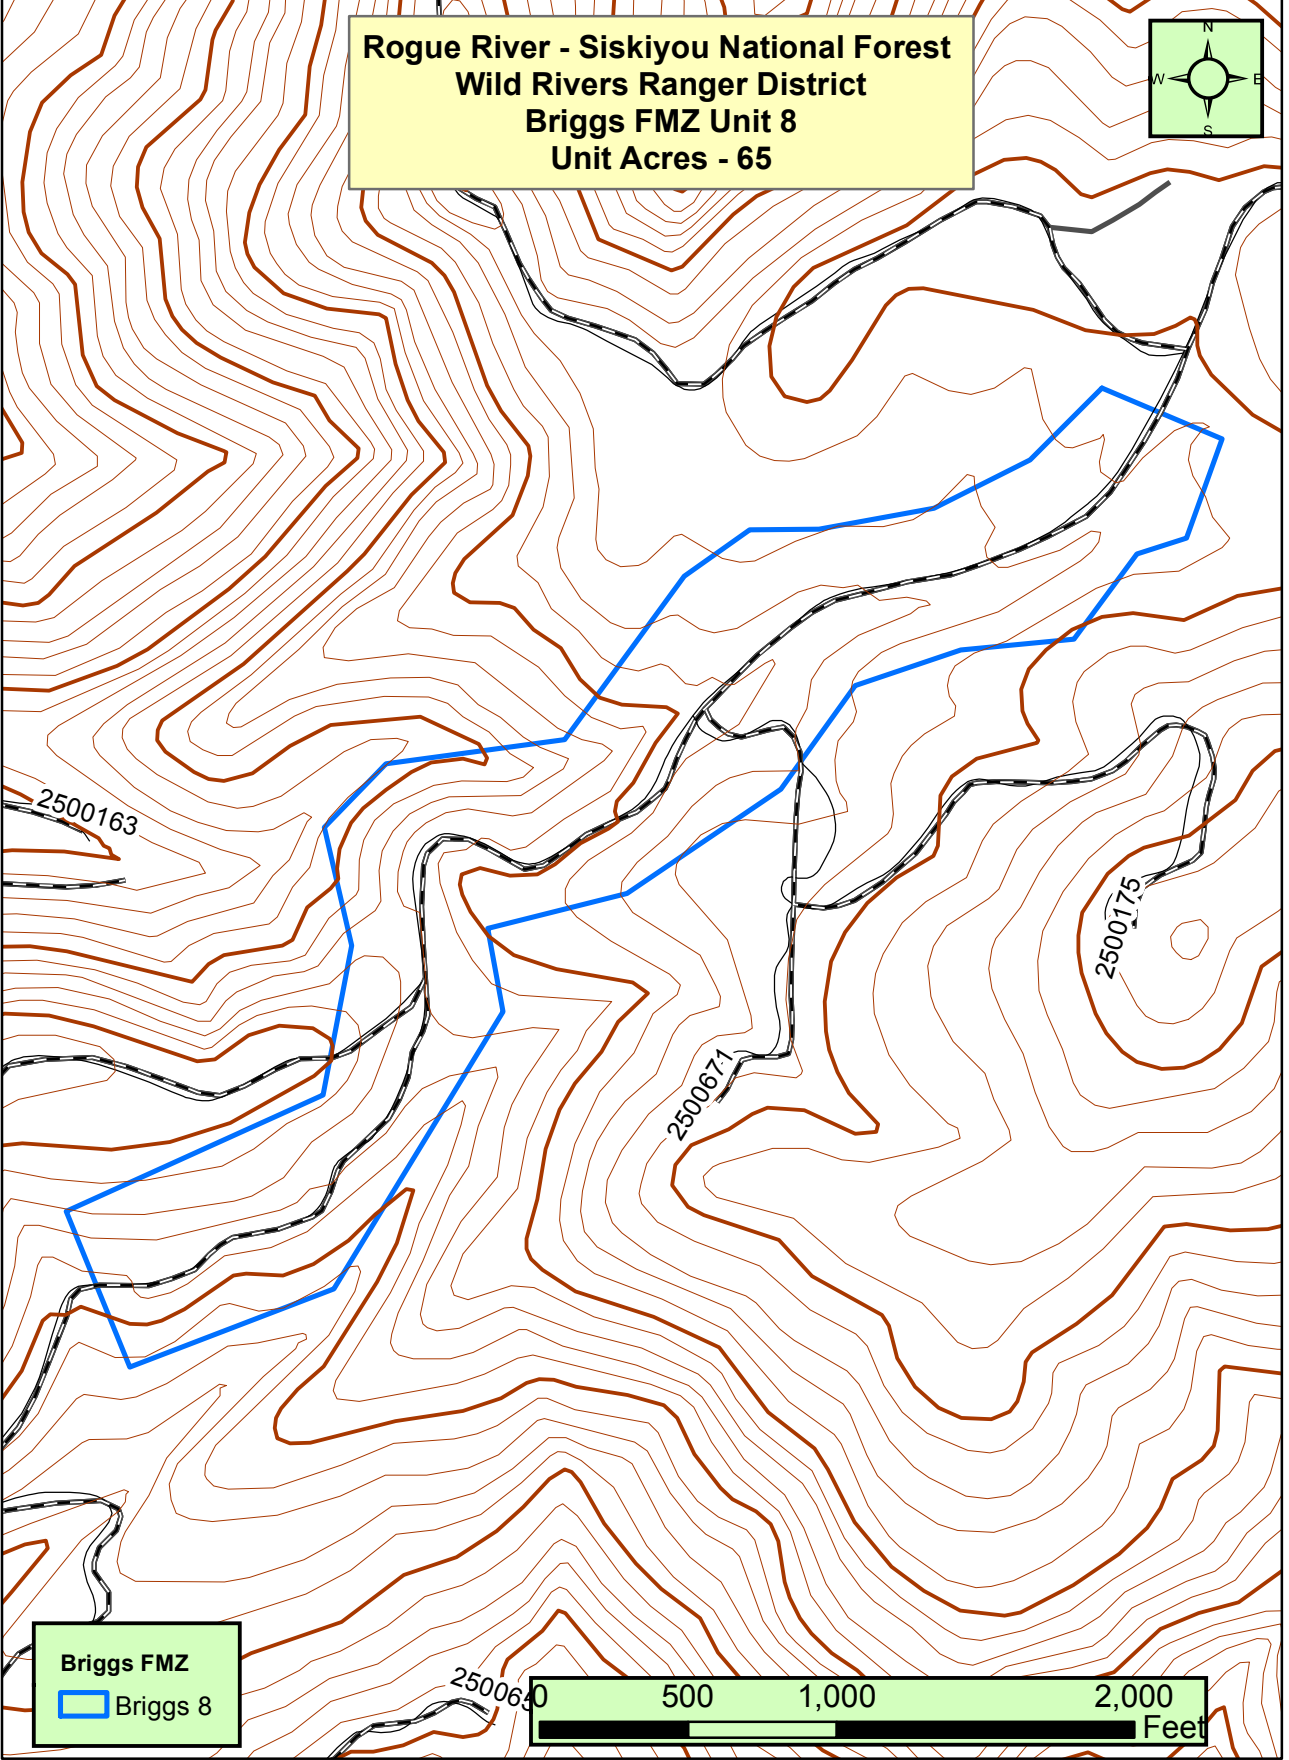

**Rogue River - Siskiyou National Forest
Wild Rivers Ranger District
Briggs FMZ Unit 8
Unit Acres - 65**

Briggs FMZ
■ Briggs 8