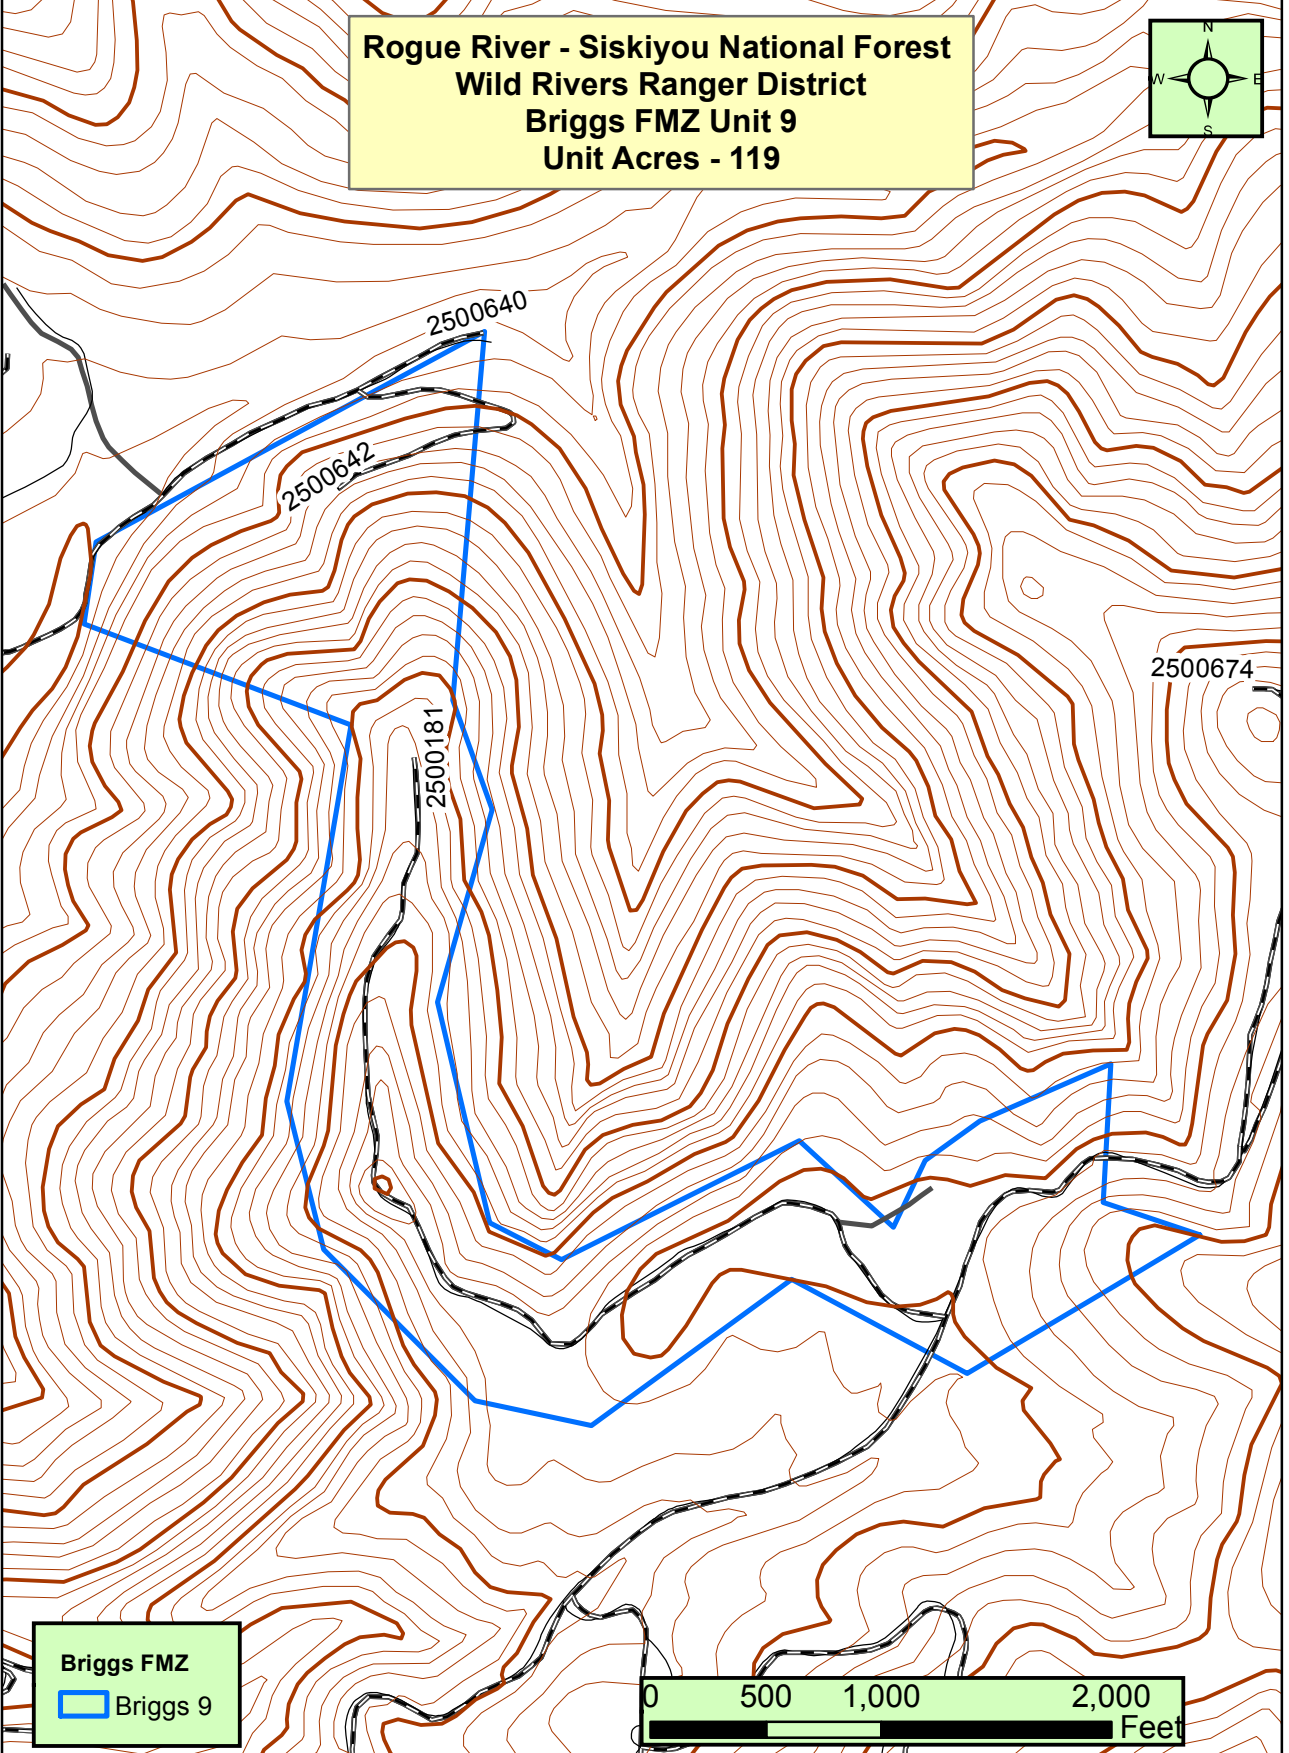

**Rogue River - Siskiyou National Forest  
Wild Rivers Ranger District  
Briggs FMZ Unit 9  
Unit Acres - 119**

**Briggs FMZ**  
□ Briggs 9