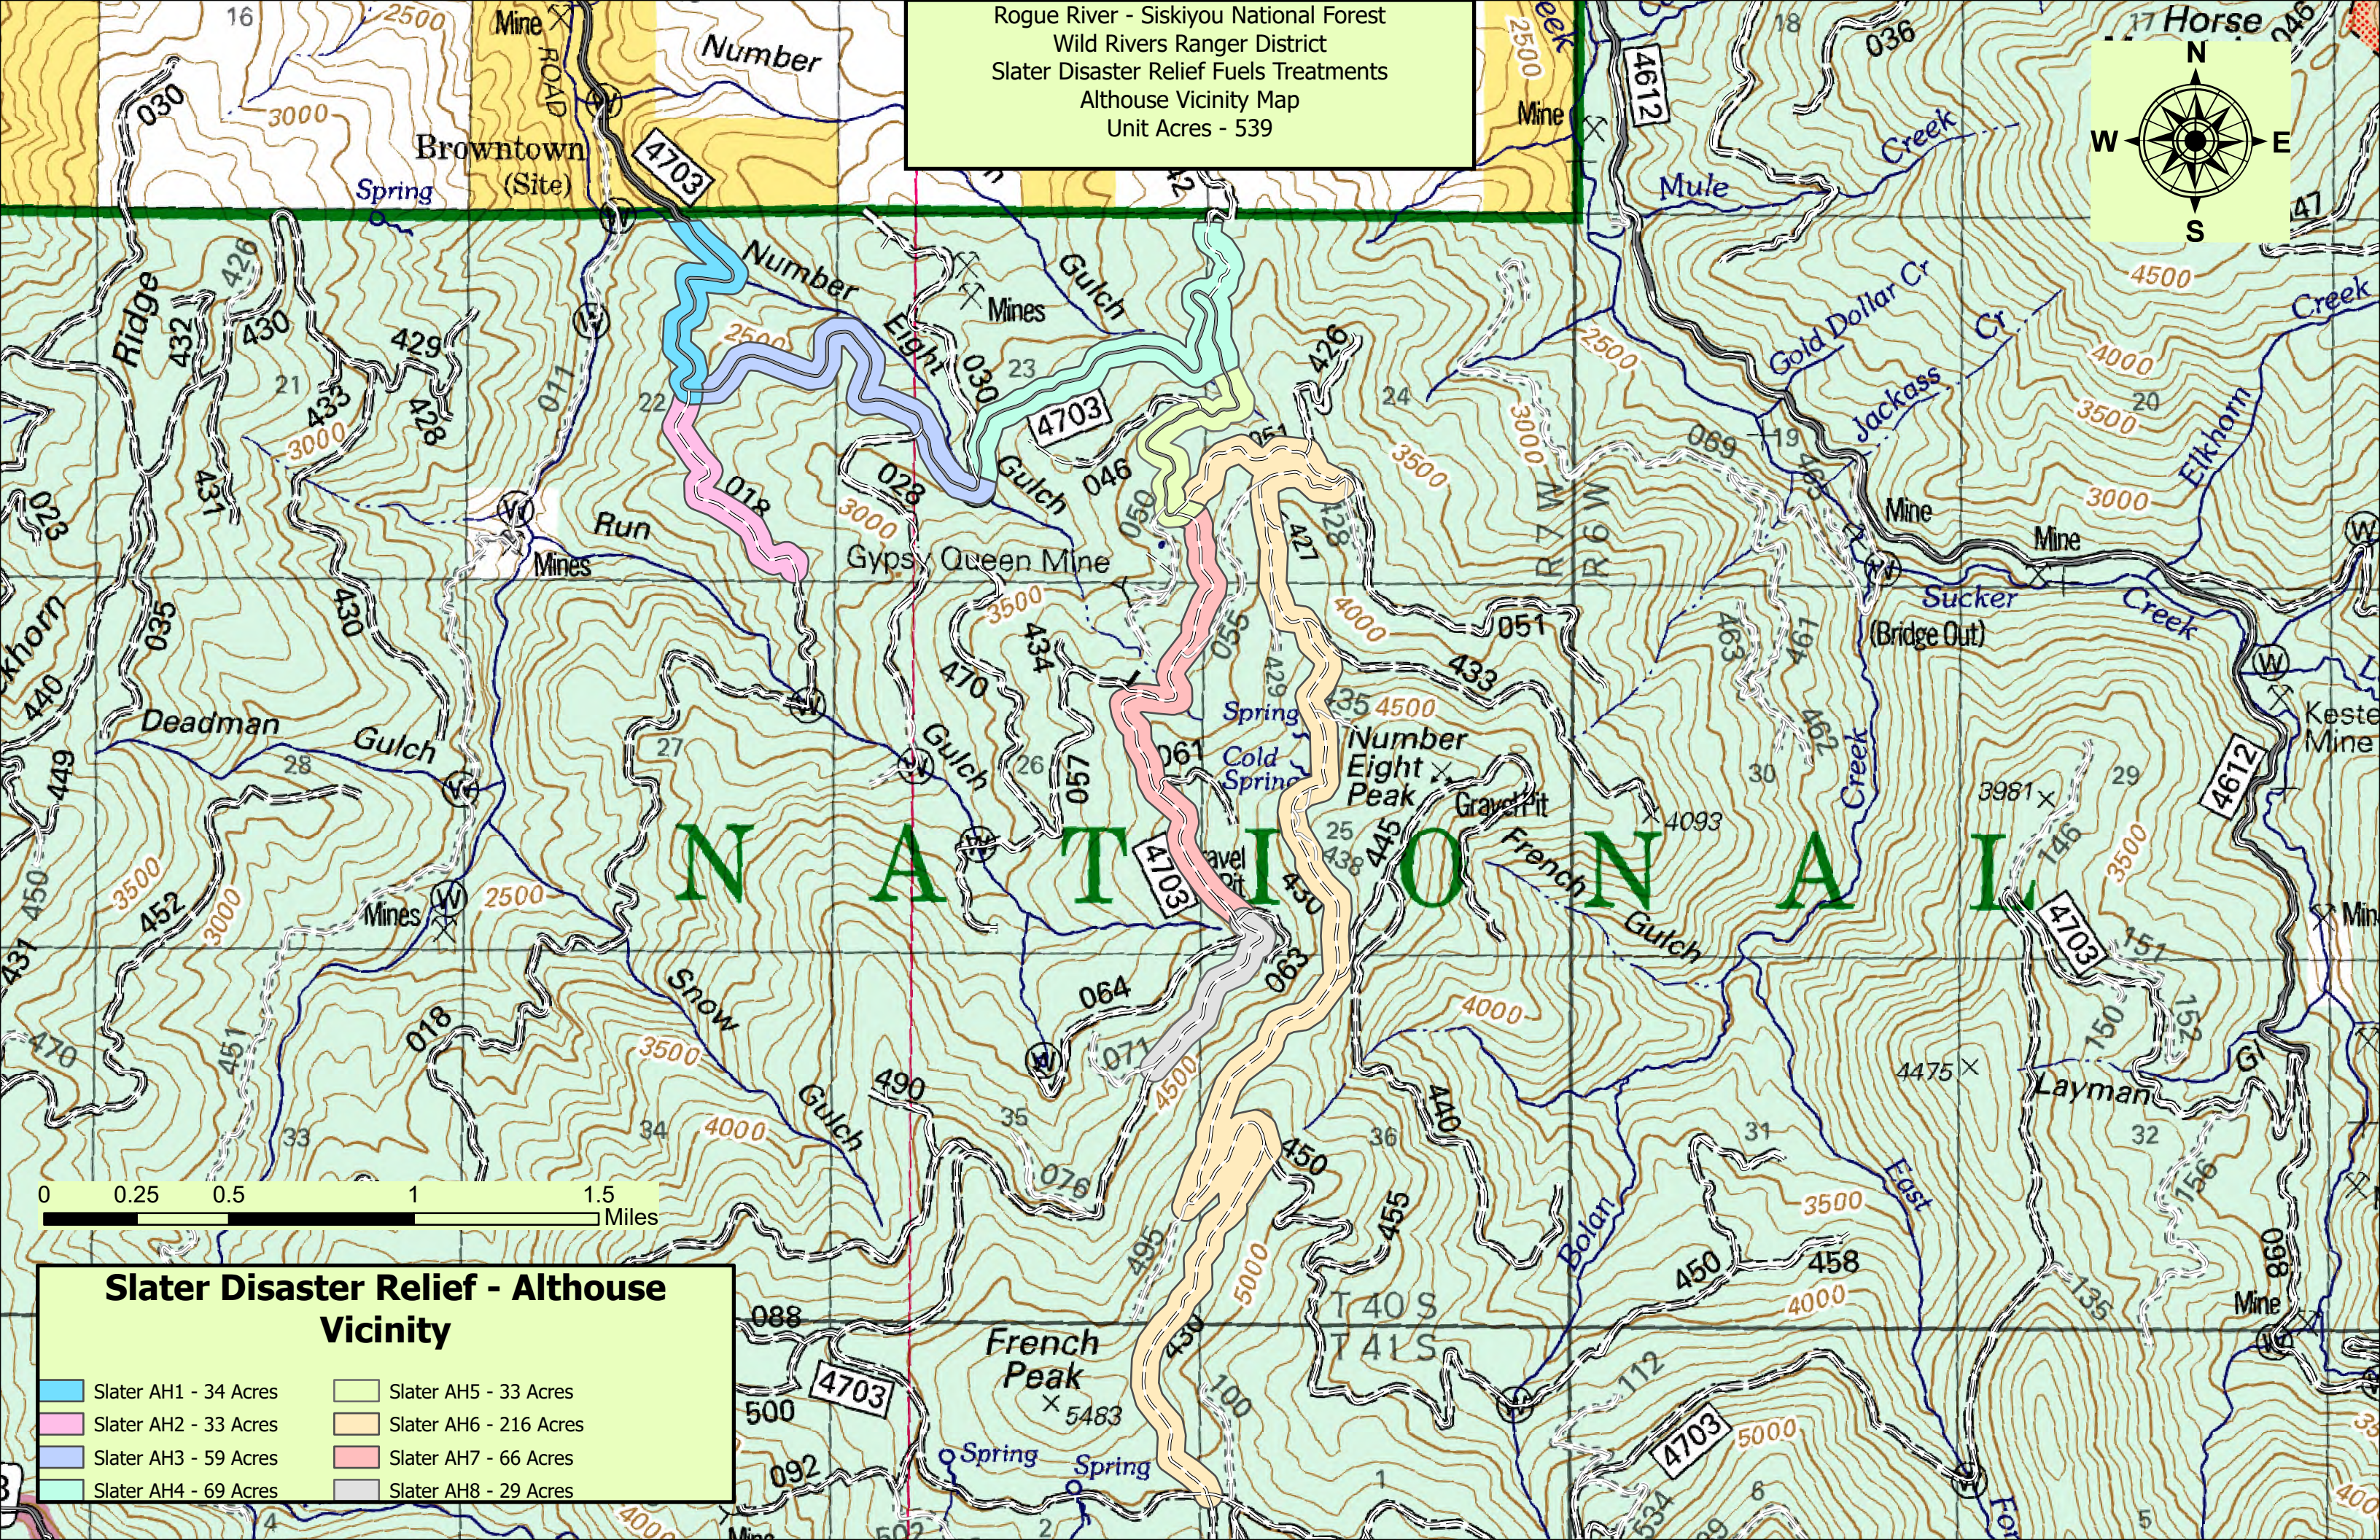

Rogue River - Siskiyou National Forest
 Wild Rivers Ranger District
 Slater Disaster Relief Fuels Treatments
 Althouse Vicinity Map
 Unit Acres - 539

Slater Disaster Relief - Althouse Vicinity	
█ Slater AH1 - 34 Acres	█ Slater AH5 - 33 Acres
█ Slater AH2 - 33 Acres	█ Slater AH6 - 216 Acres
█ Slater AH3 - 59 Acres	█ Slater AH7 - 66 Acres
█ Slater AH4 - 69 Acres	█ Slater AH8 - 29 Acres