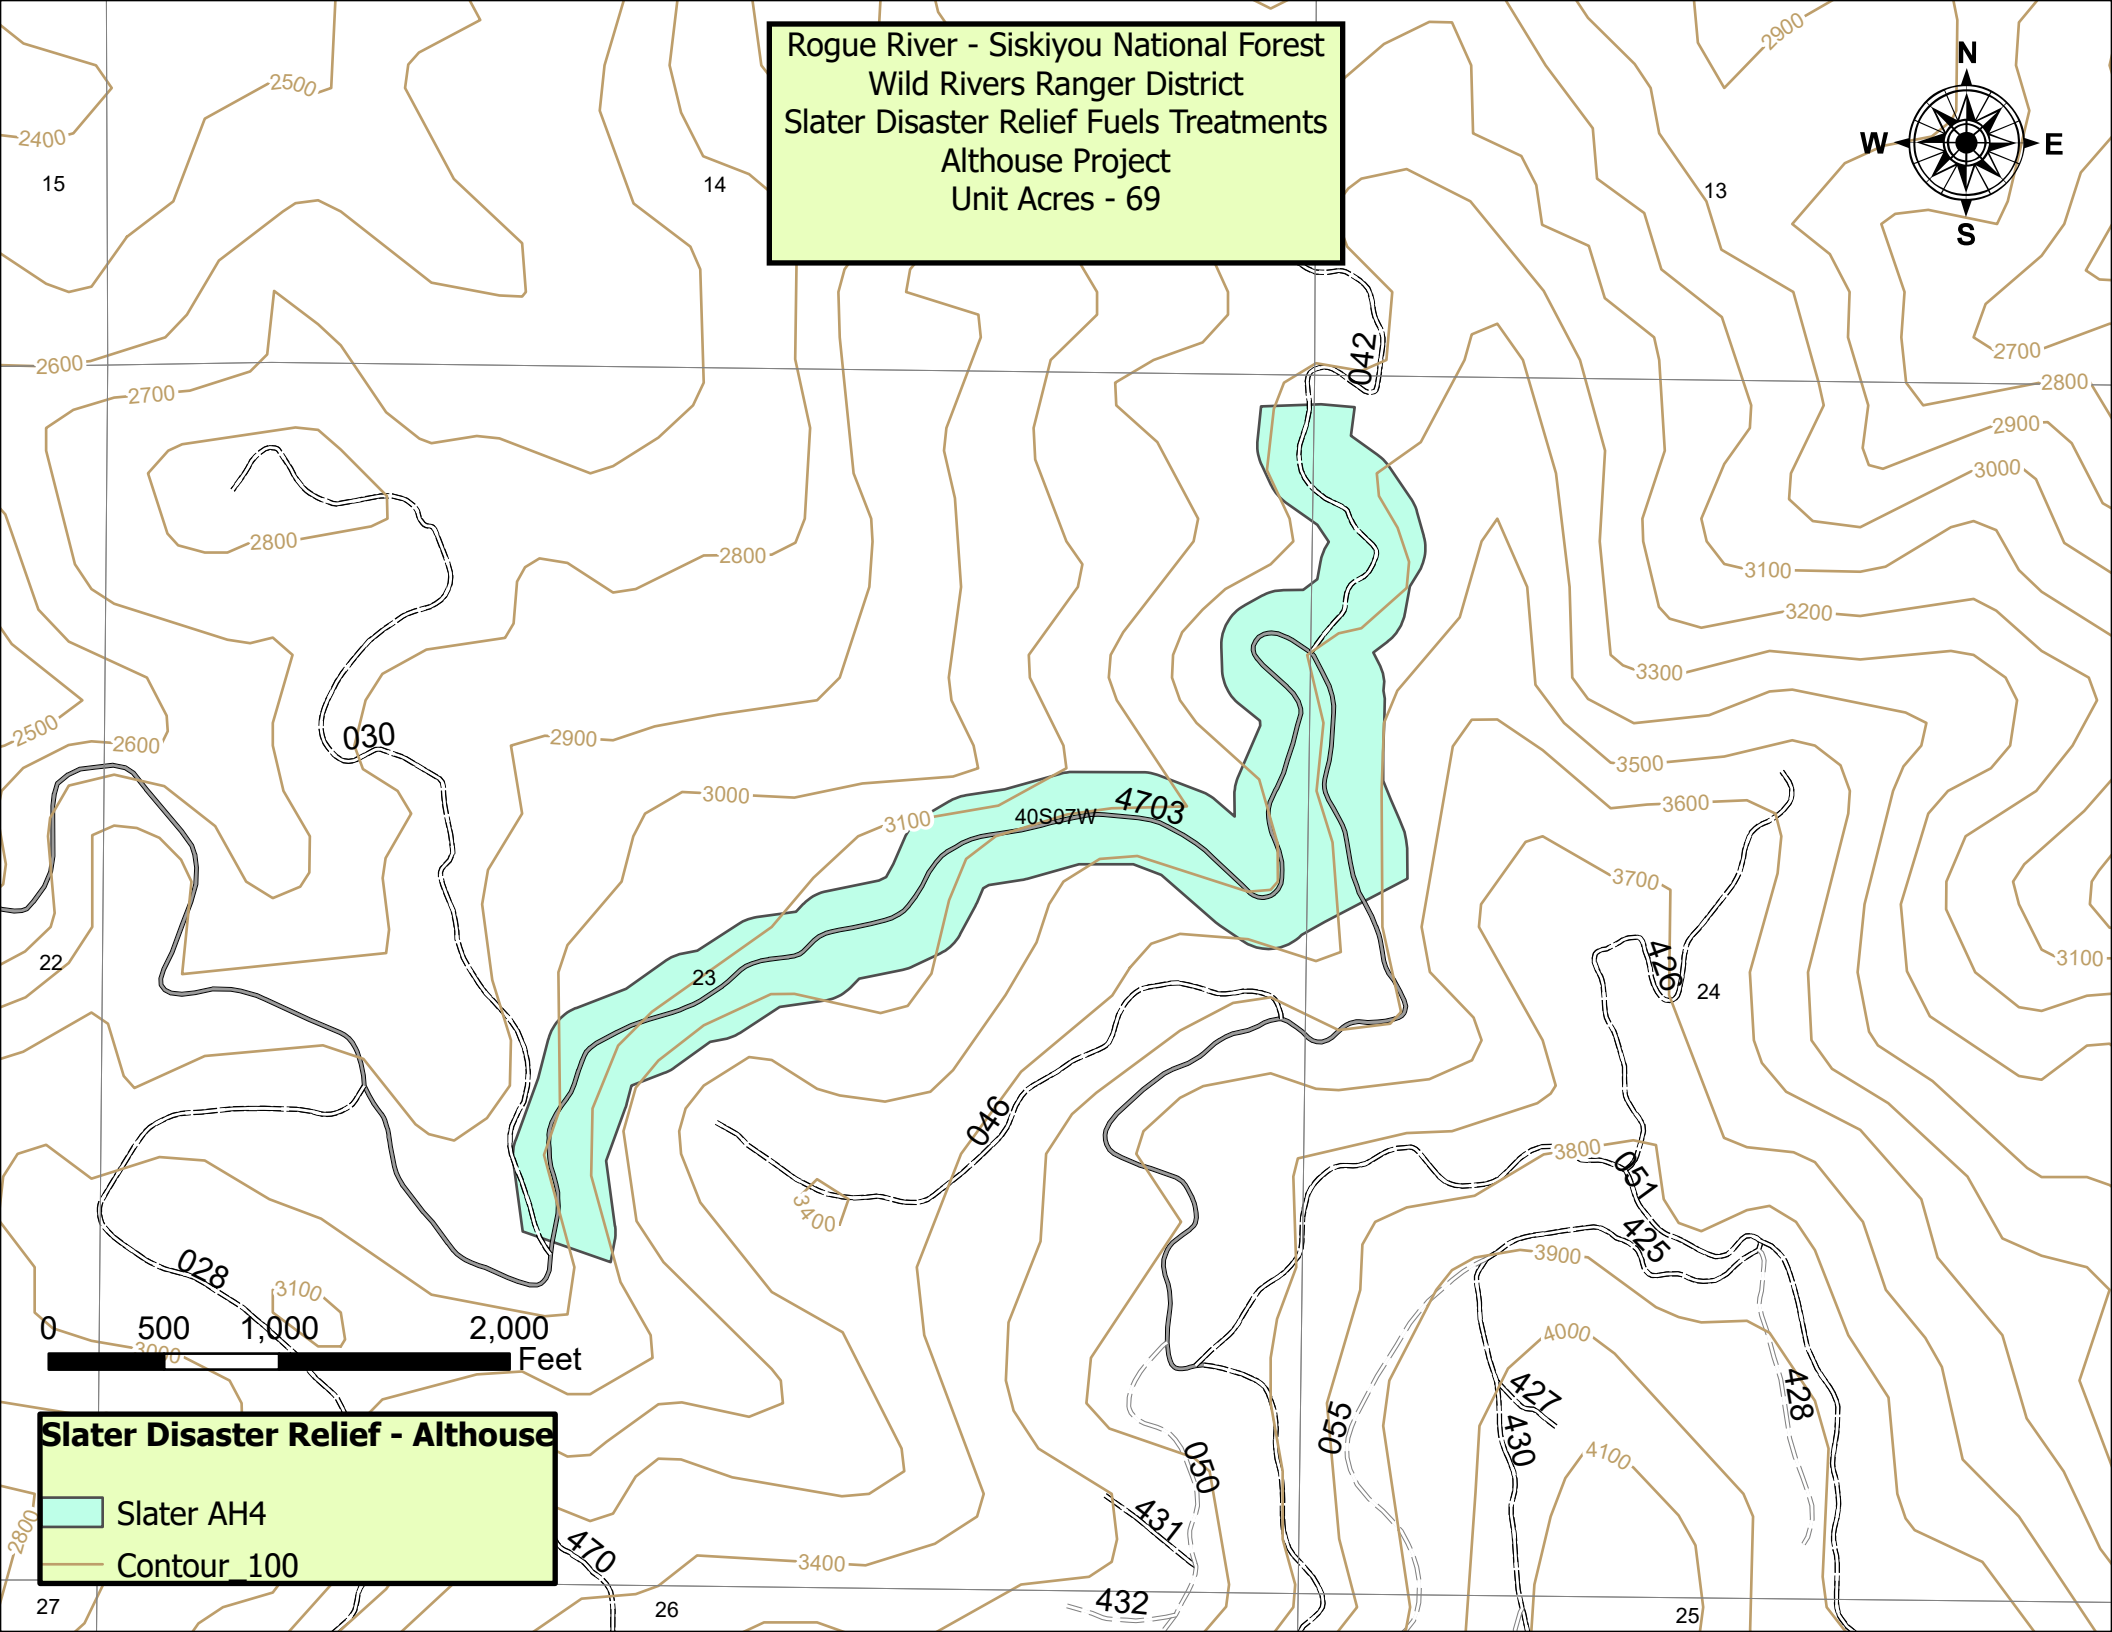

Rogue River - Siskiyou National Forest  
Wild Rivers Ranger District  
Slater Disaster Relief Fuels Treatments  
Althouse Project  
Unit Acres - 69

**Slater Disaster Relief - Althouse**

- Slater AH4
- Contour 100