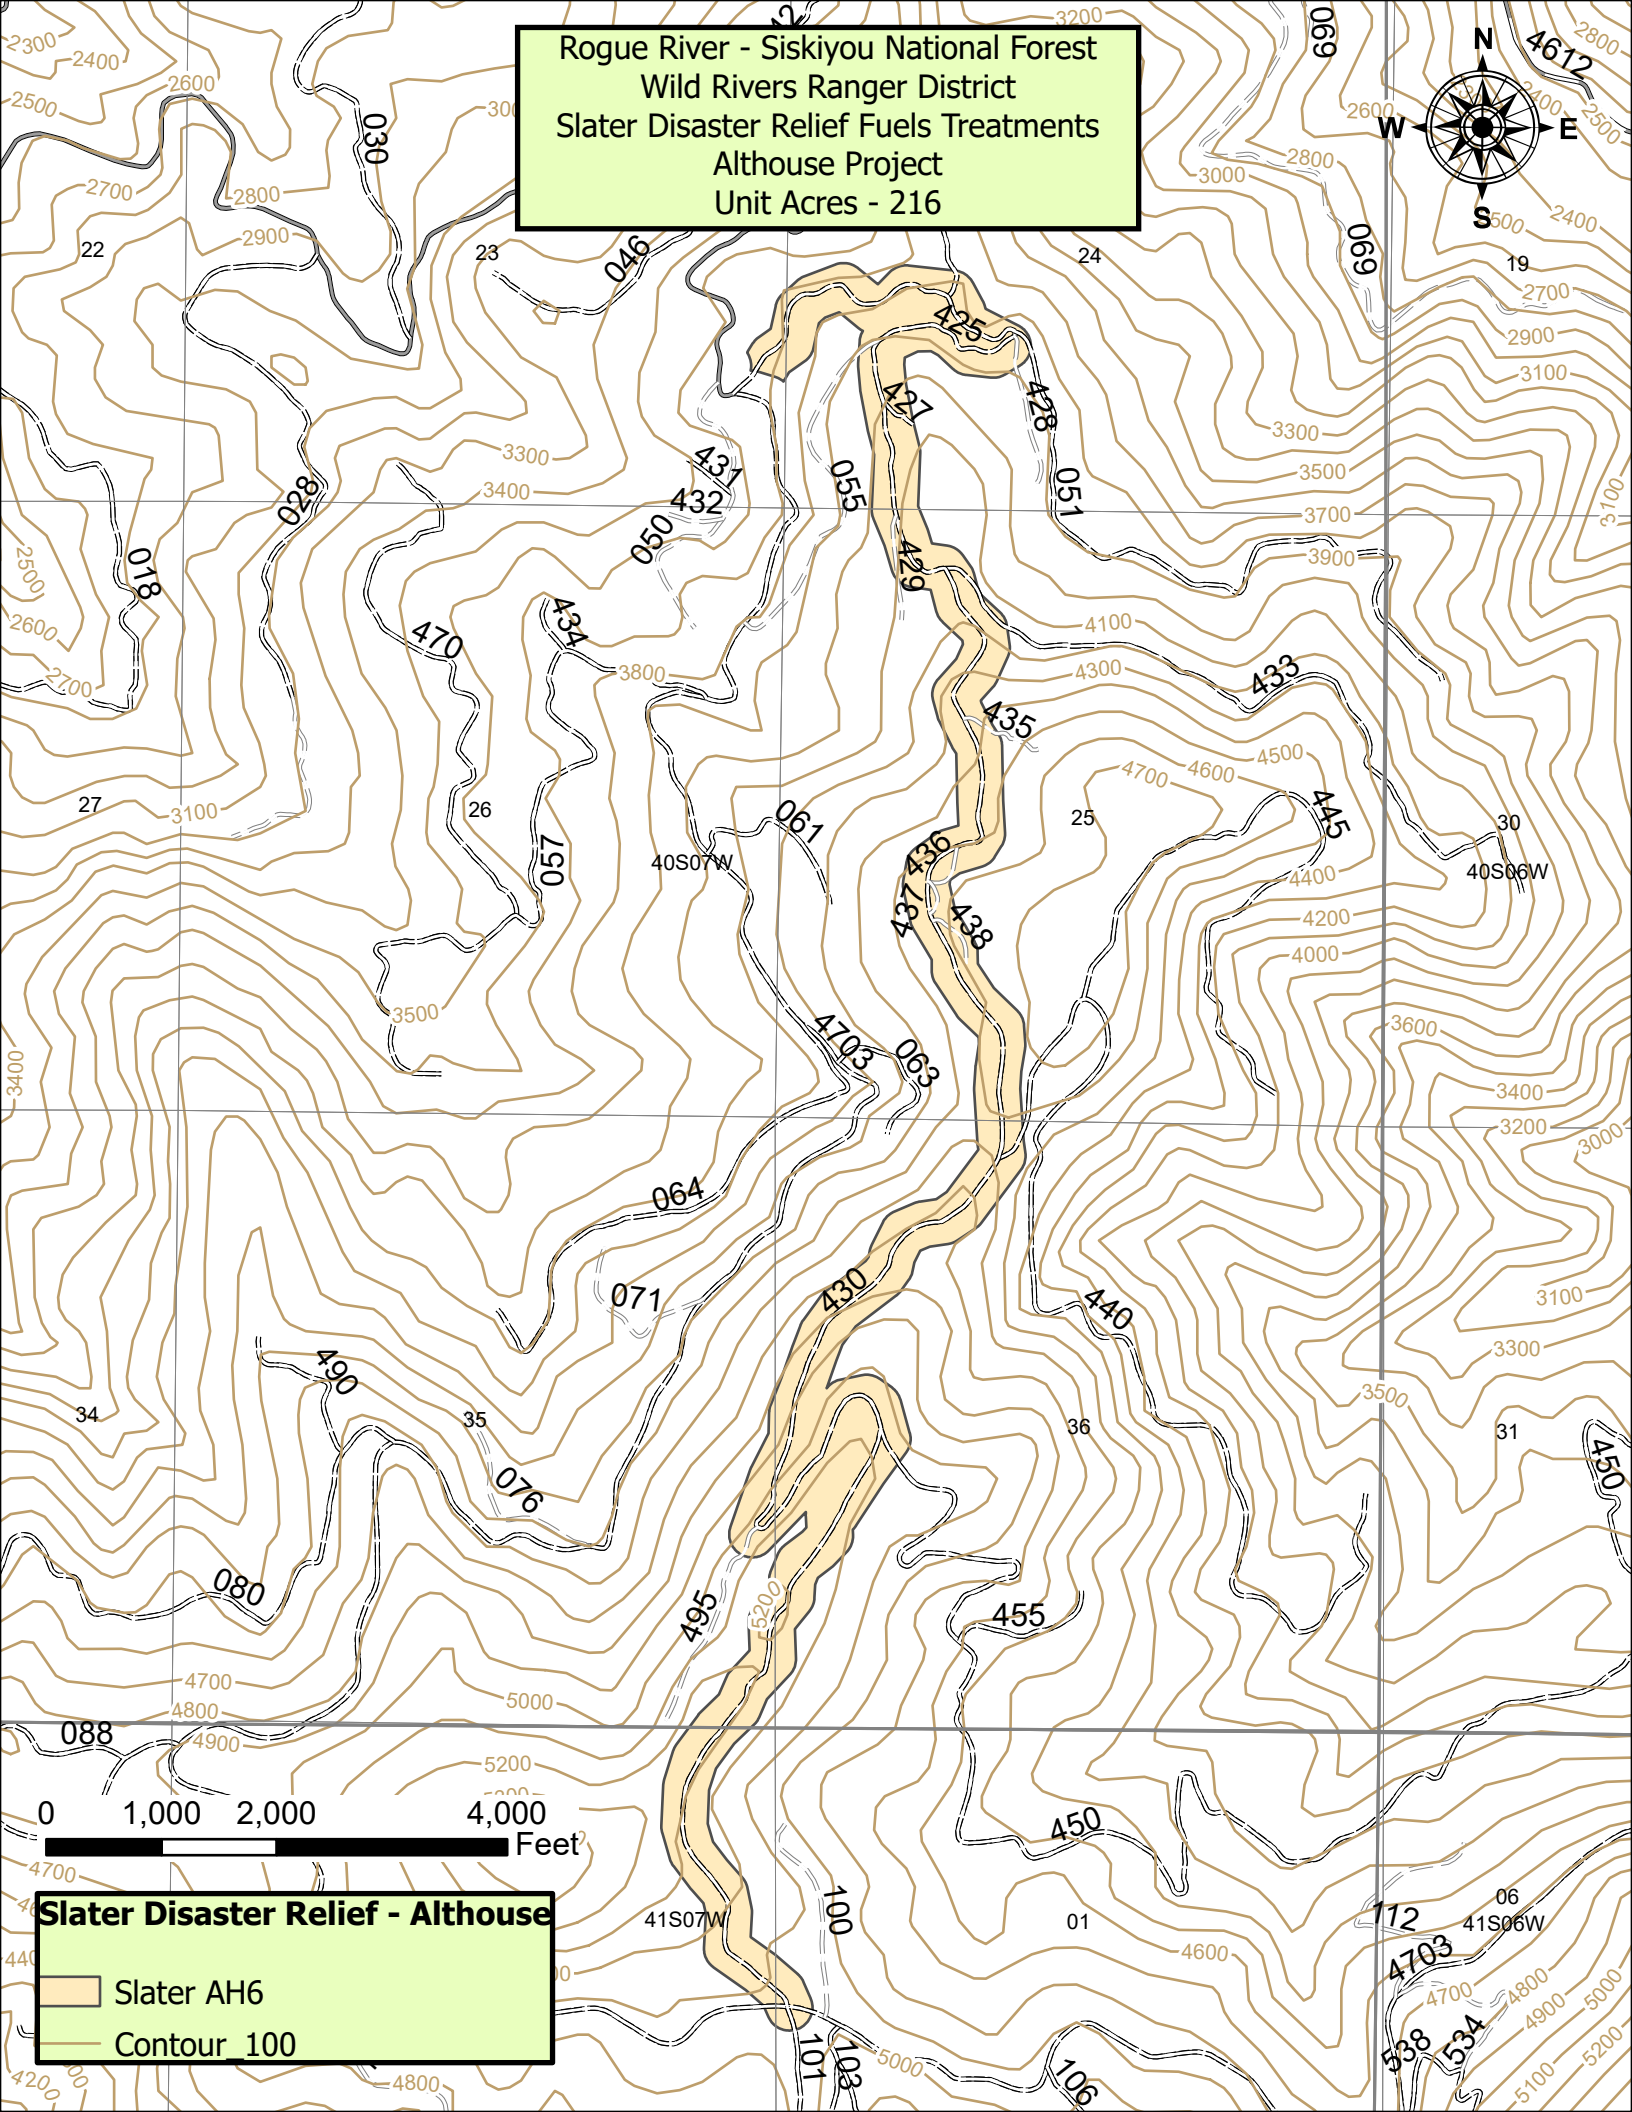

Rogue River - Siskiyou National Forest
Wild Rivers Ranger District
Slater Disaster Relief Fuels Treatments
Althouse Project
Unit Acres - 216

Slater Disaster Relief - Althouse

- Slater AH6
- Contour 100