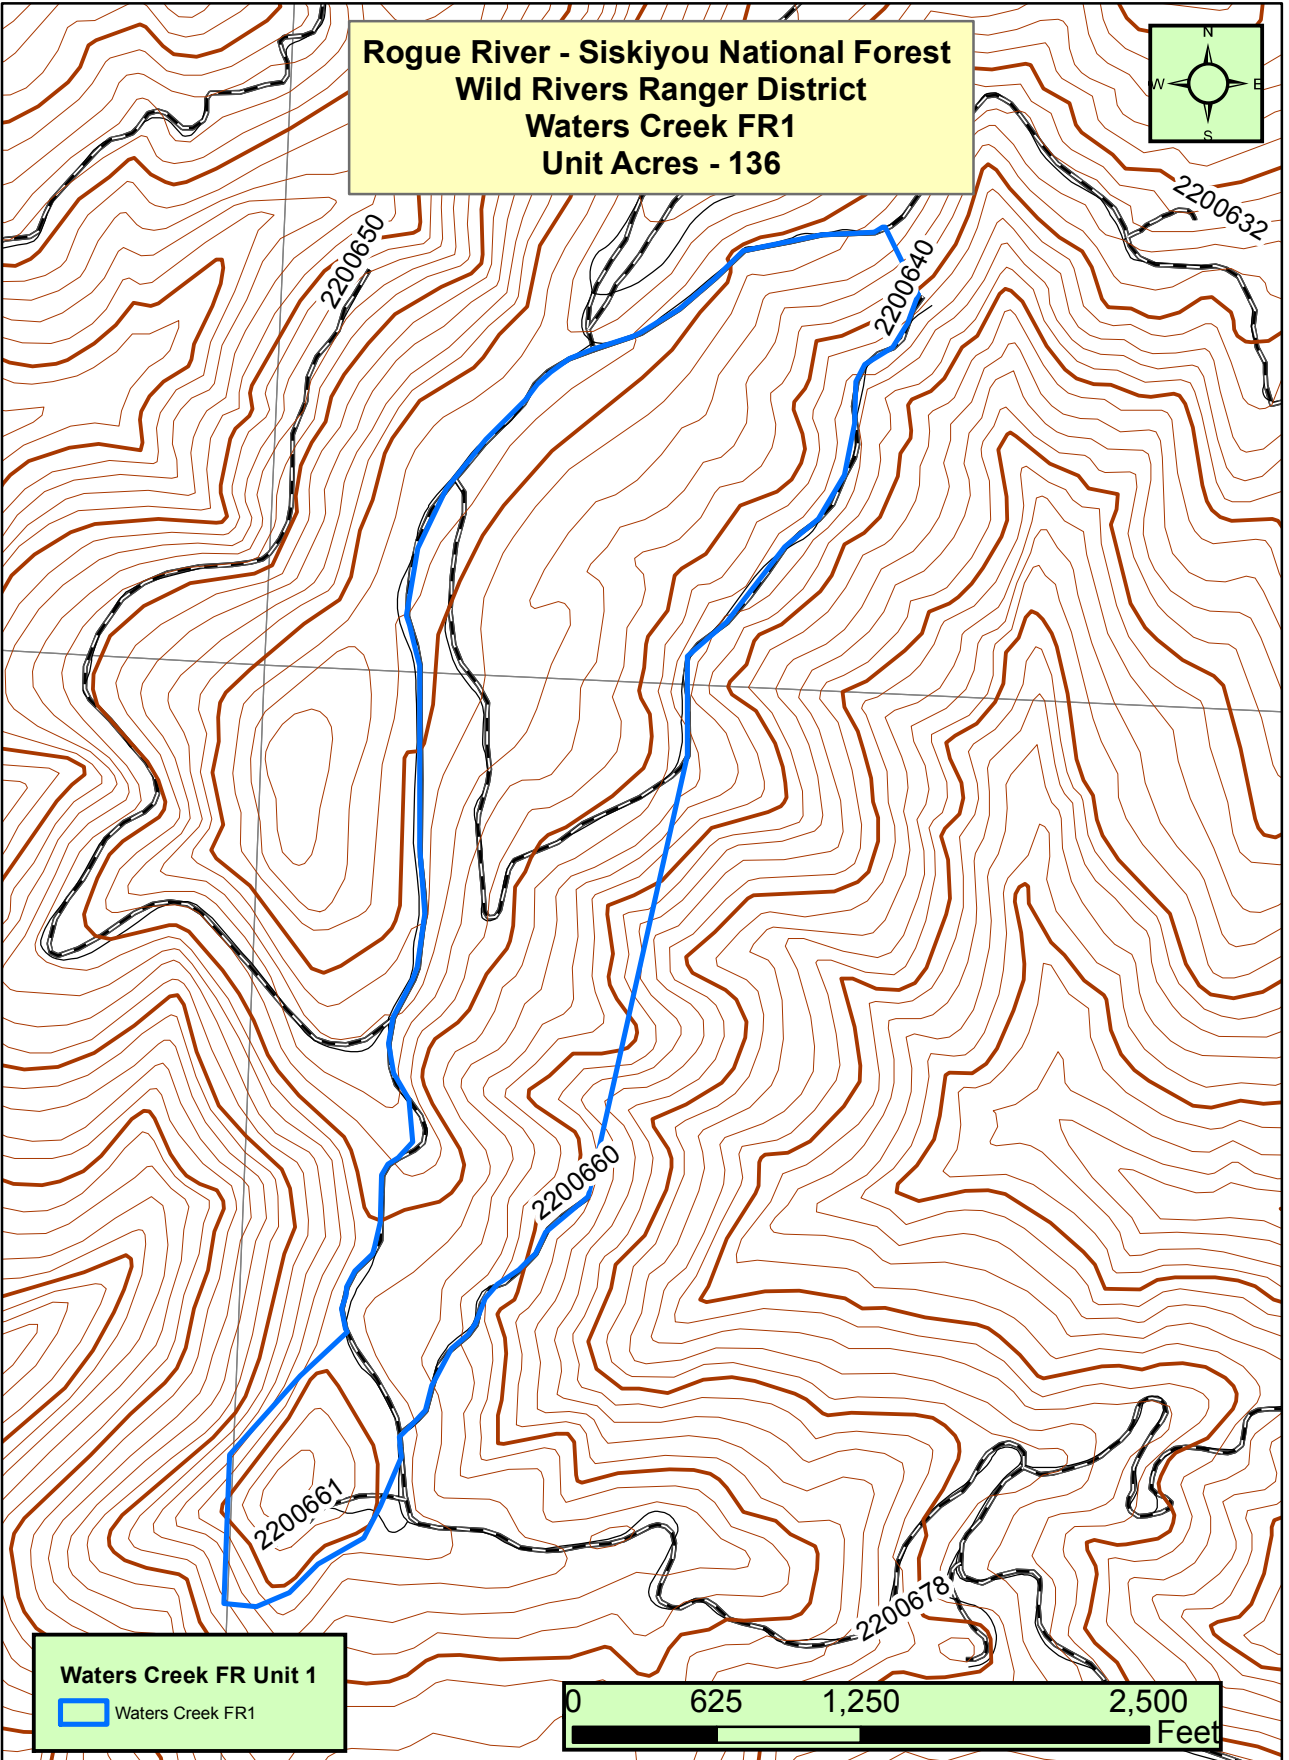

**Rogue River - Siskiyou National Forest  
Wild Rivers Ranger District  
Waters Creek FR1  
Unit Acres - 136**

**Waters Creek FR Unit 1**  
 Waters Creek FR1