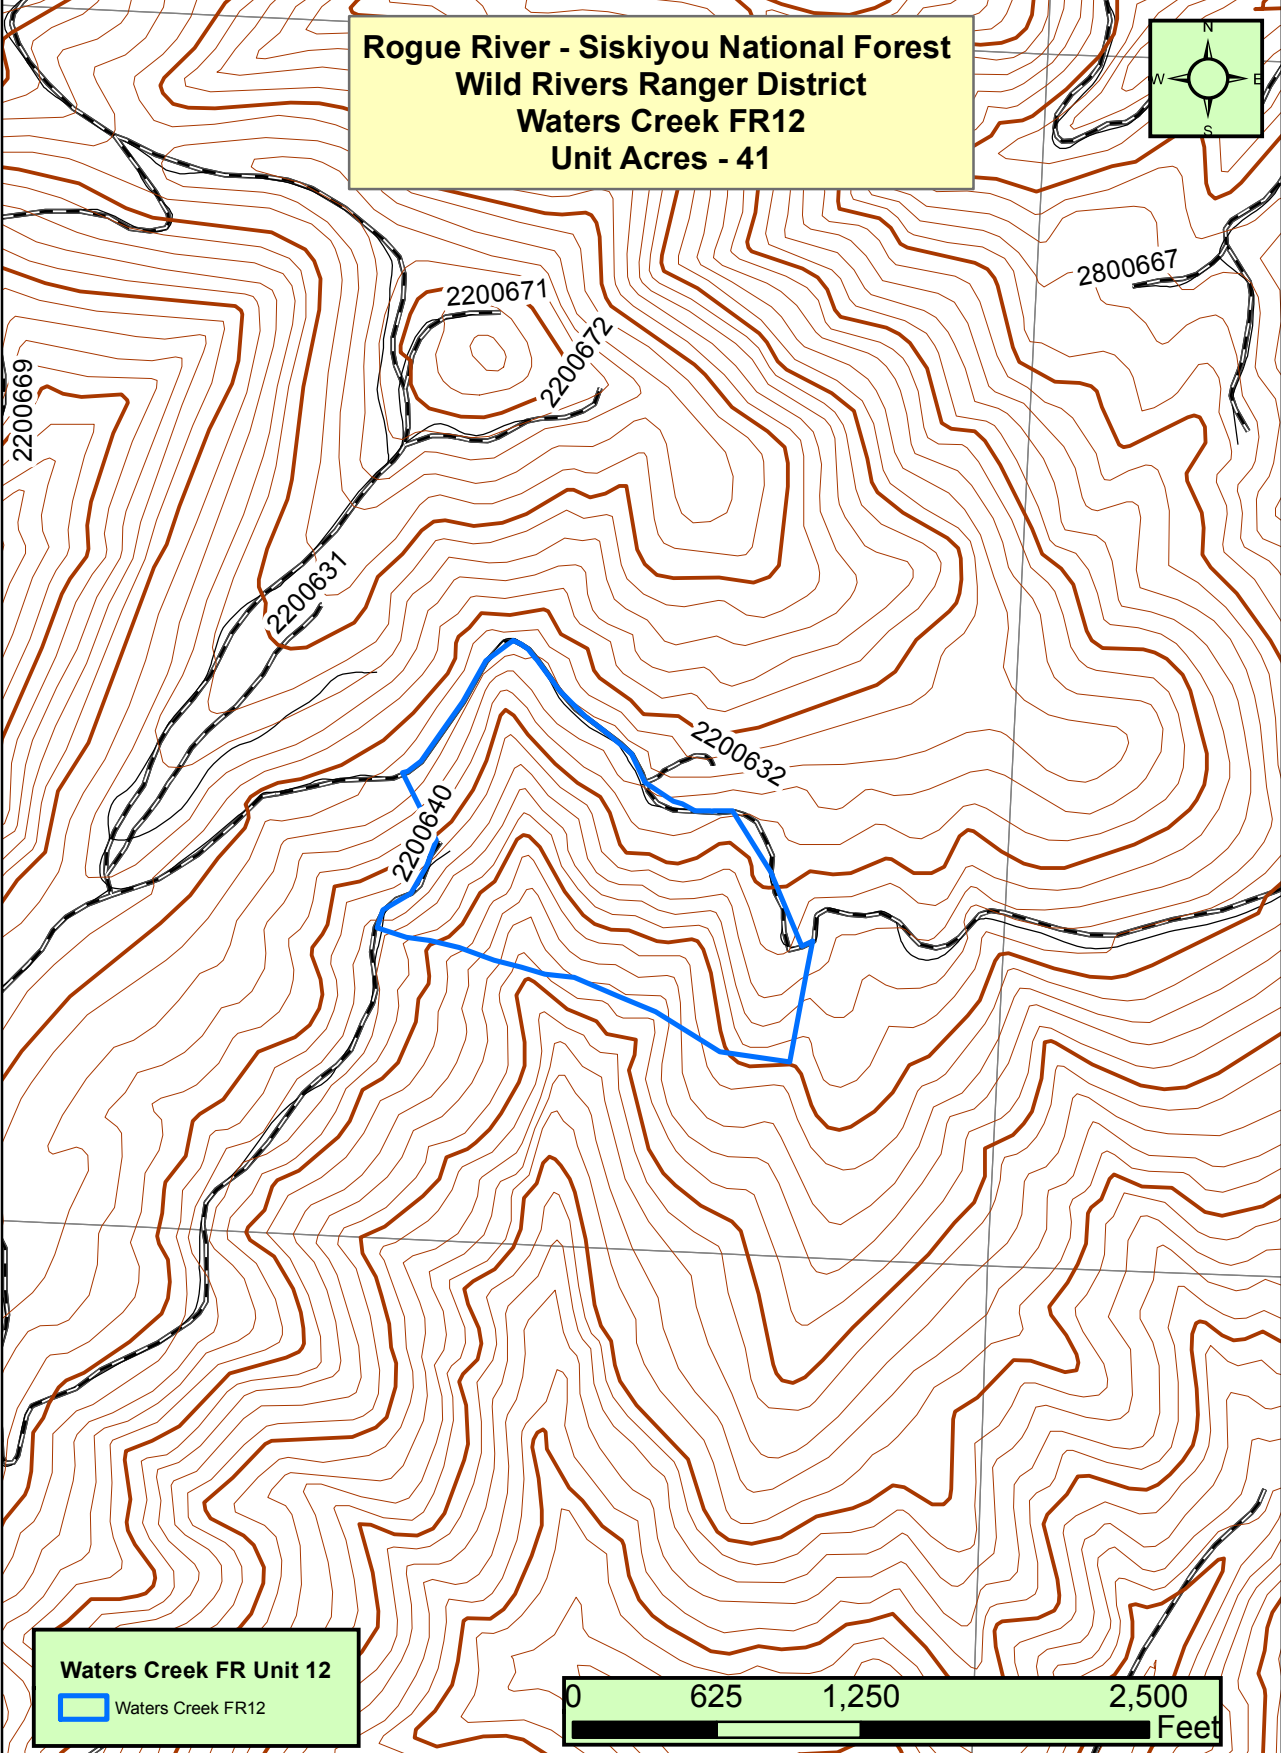

**Rogue River - Siskiyou National Forest
Wild Rivers Ranger District
Waters Creek FR12
Unit Acres - 41**

Waters Creek FR Unit 12
[Blue outline] Waters Creek FR12