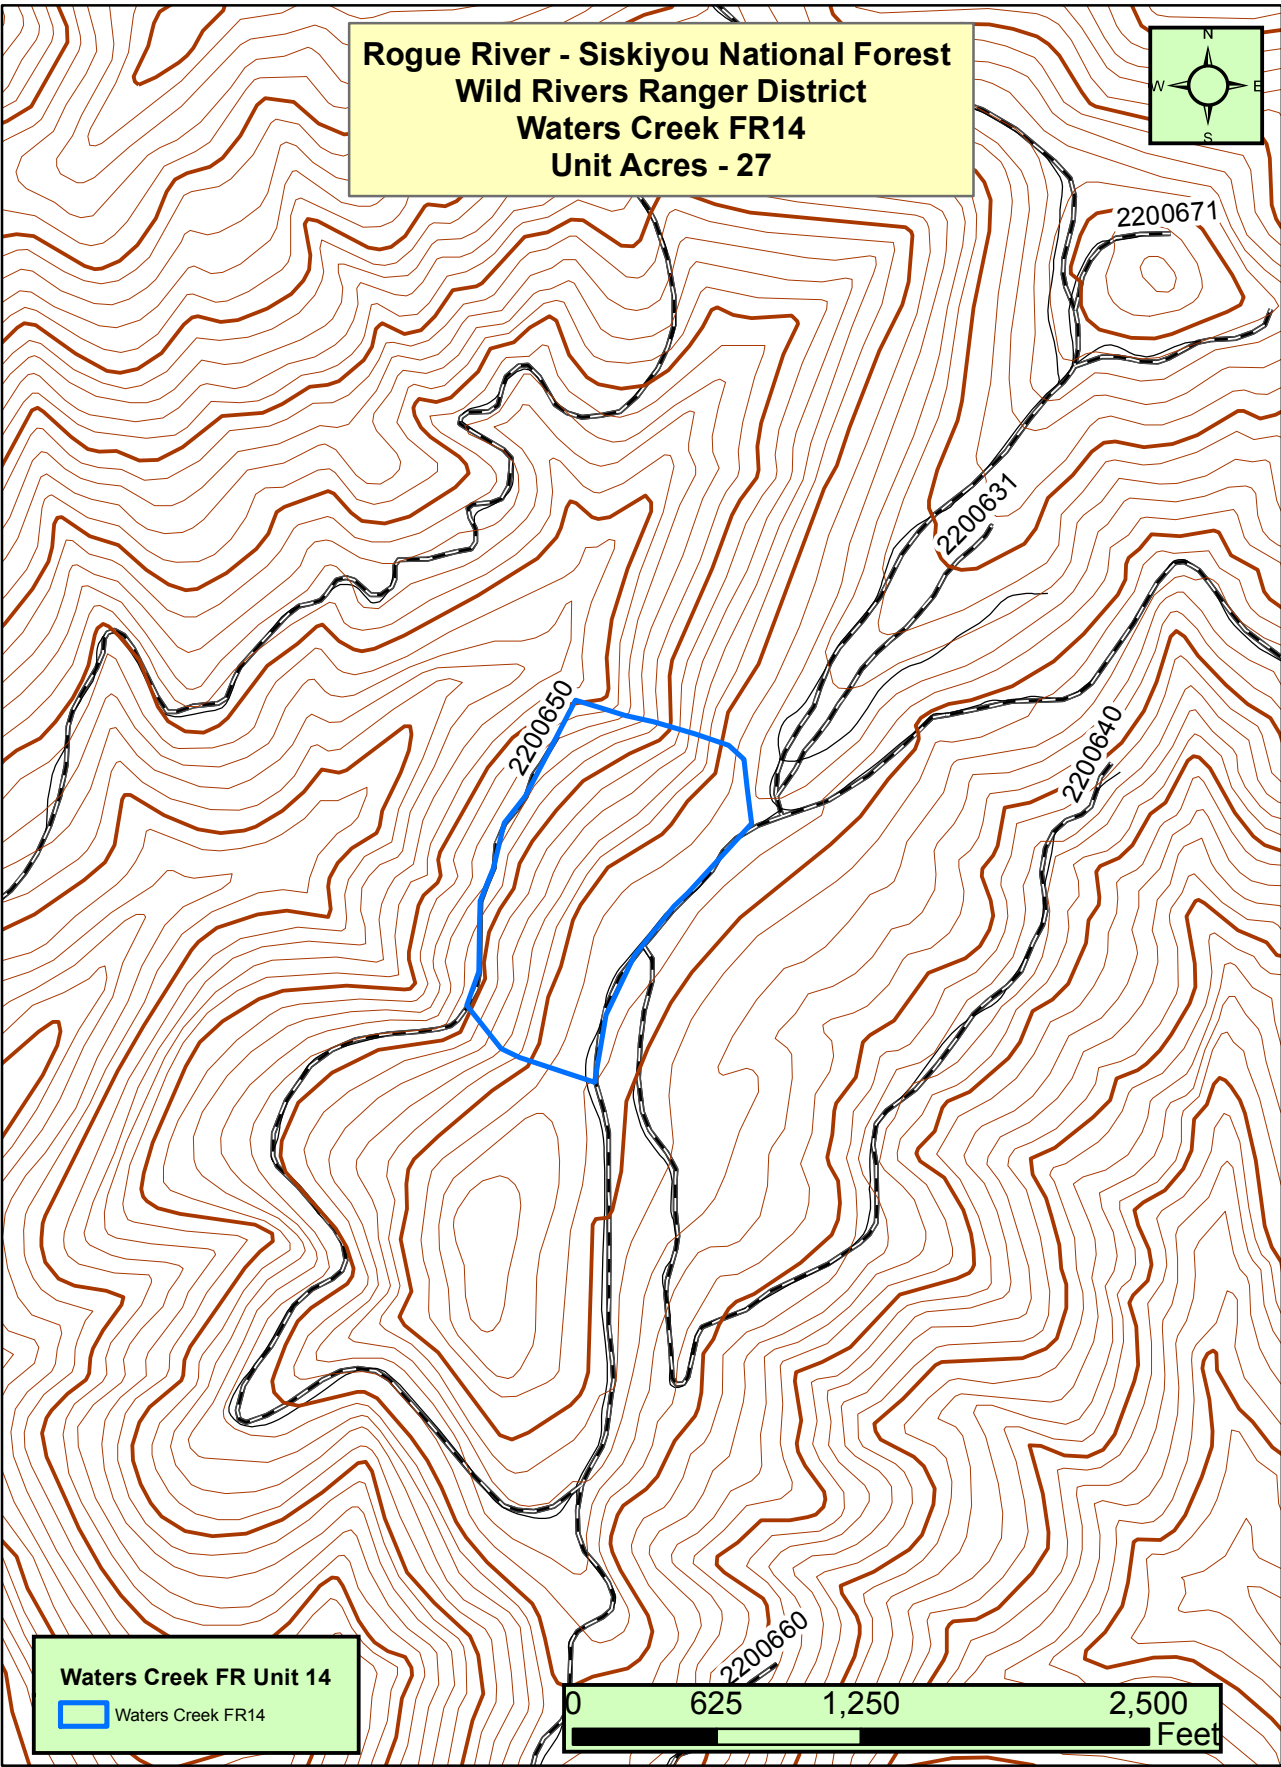

**Rogue River - Siskiyou National Forest
Wild Rivers Ranger District
Waters Creek FR14
Unit Acres - 27**

Waters Creek FR Unit 14
 Waters Creek FR14