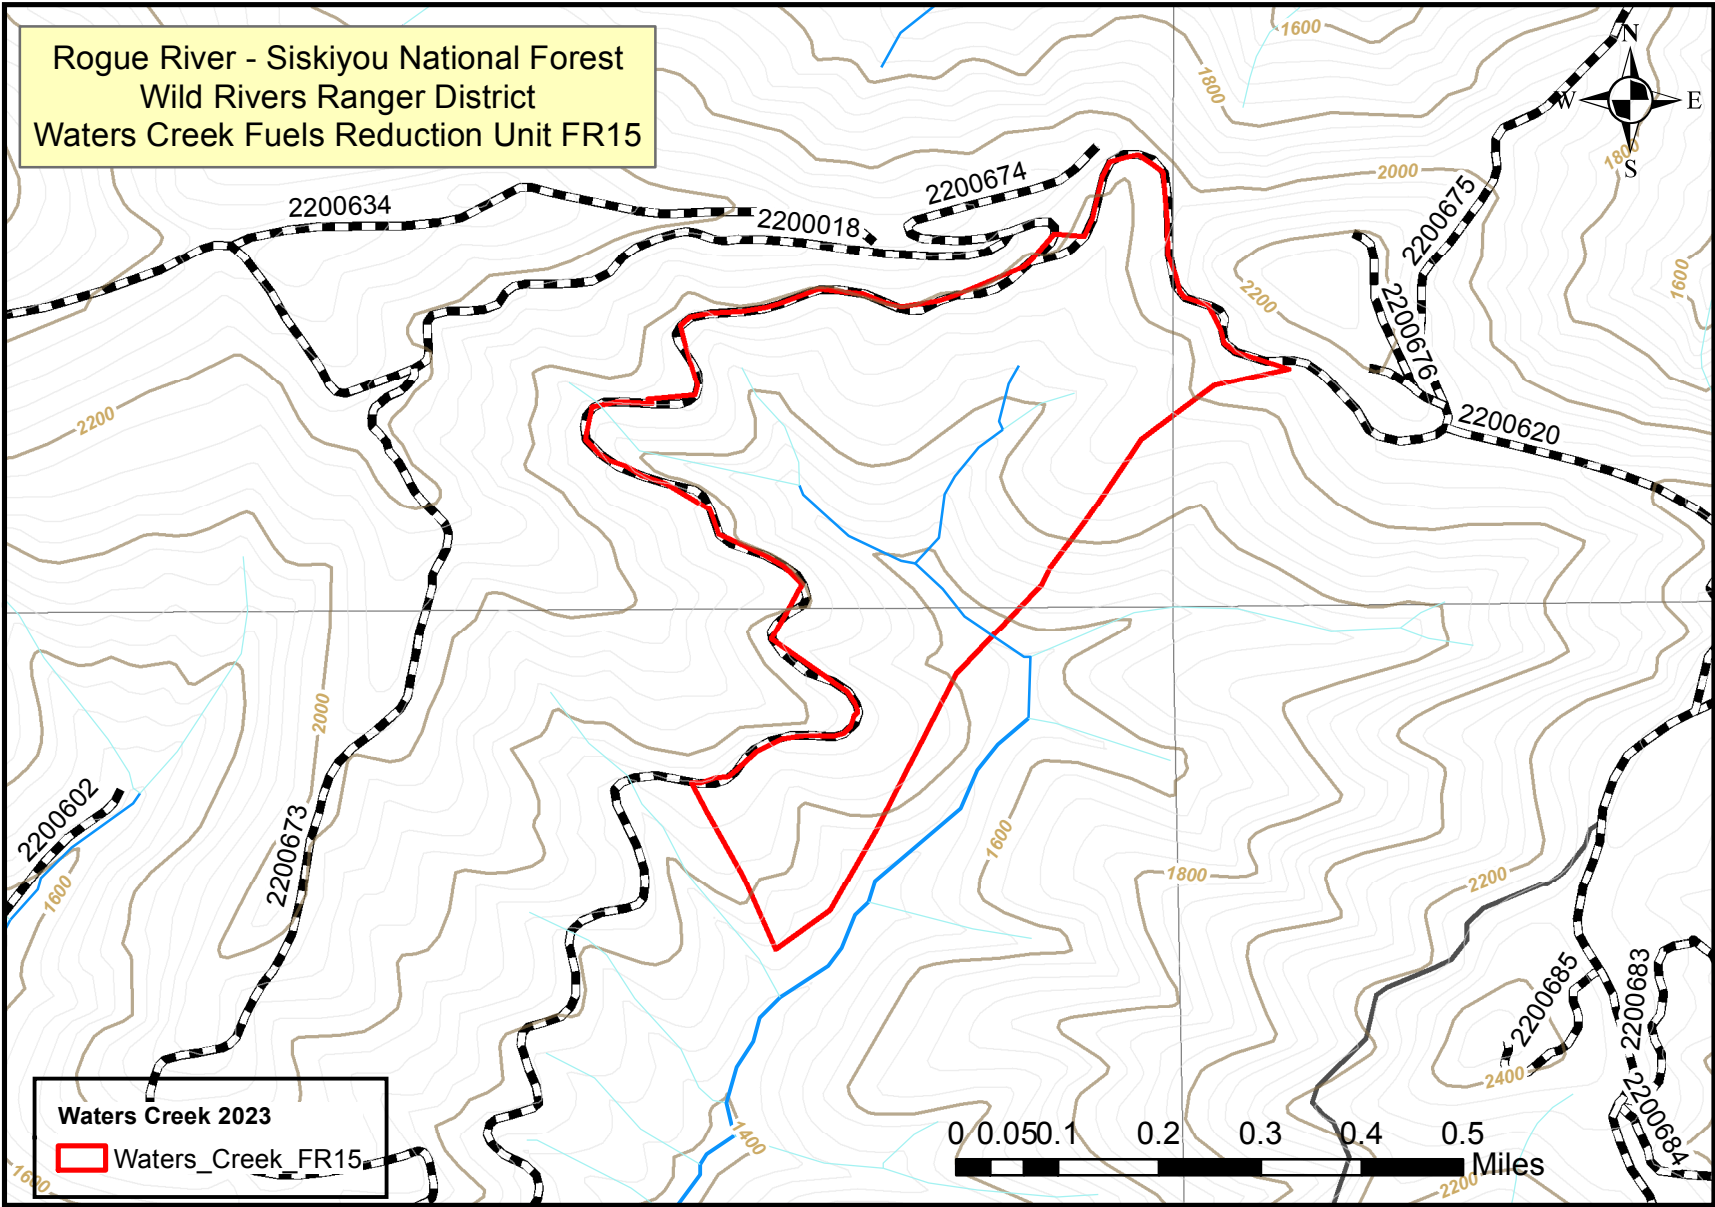

Rogue River - Siskiyou National Forest
Wild Rivers Ranger District
Waters Creek Fuels Reduction Unit FR15

Waters Creek 2023
[Red outline] Waters_Creek_FR15

0 0.05 0.1 0.2 0.3 0.4 0.5 Miles