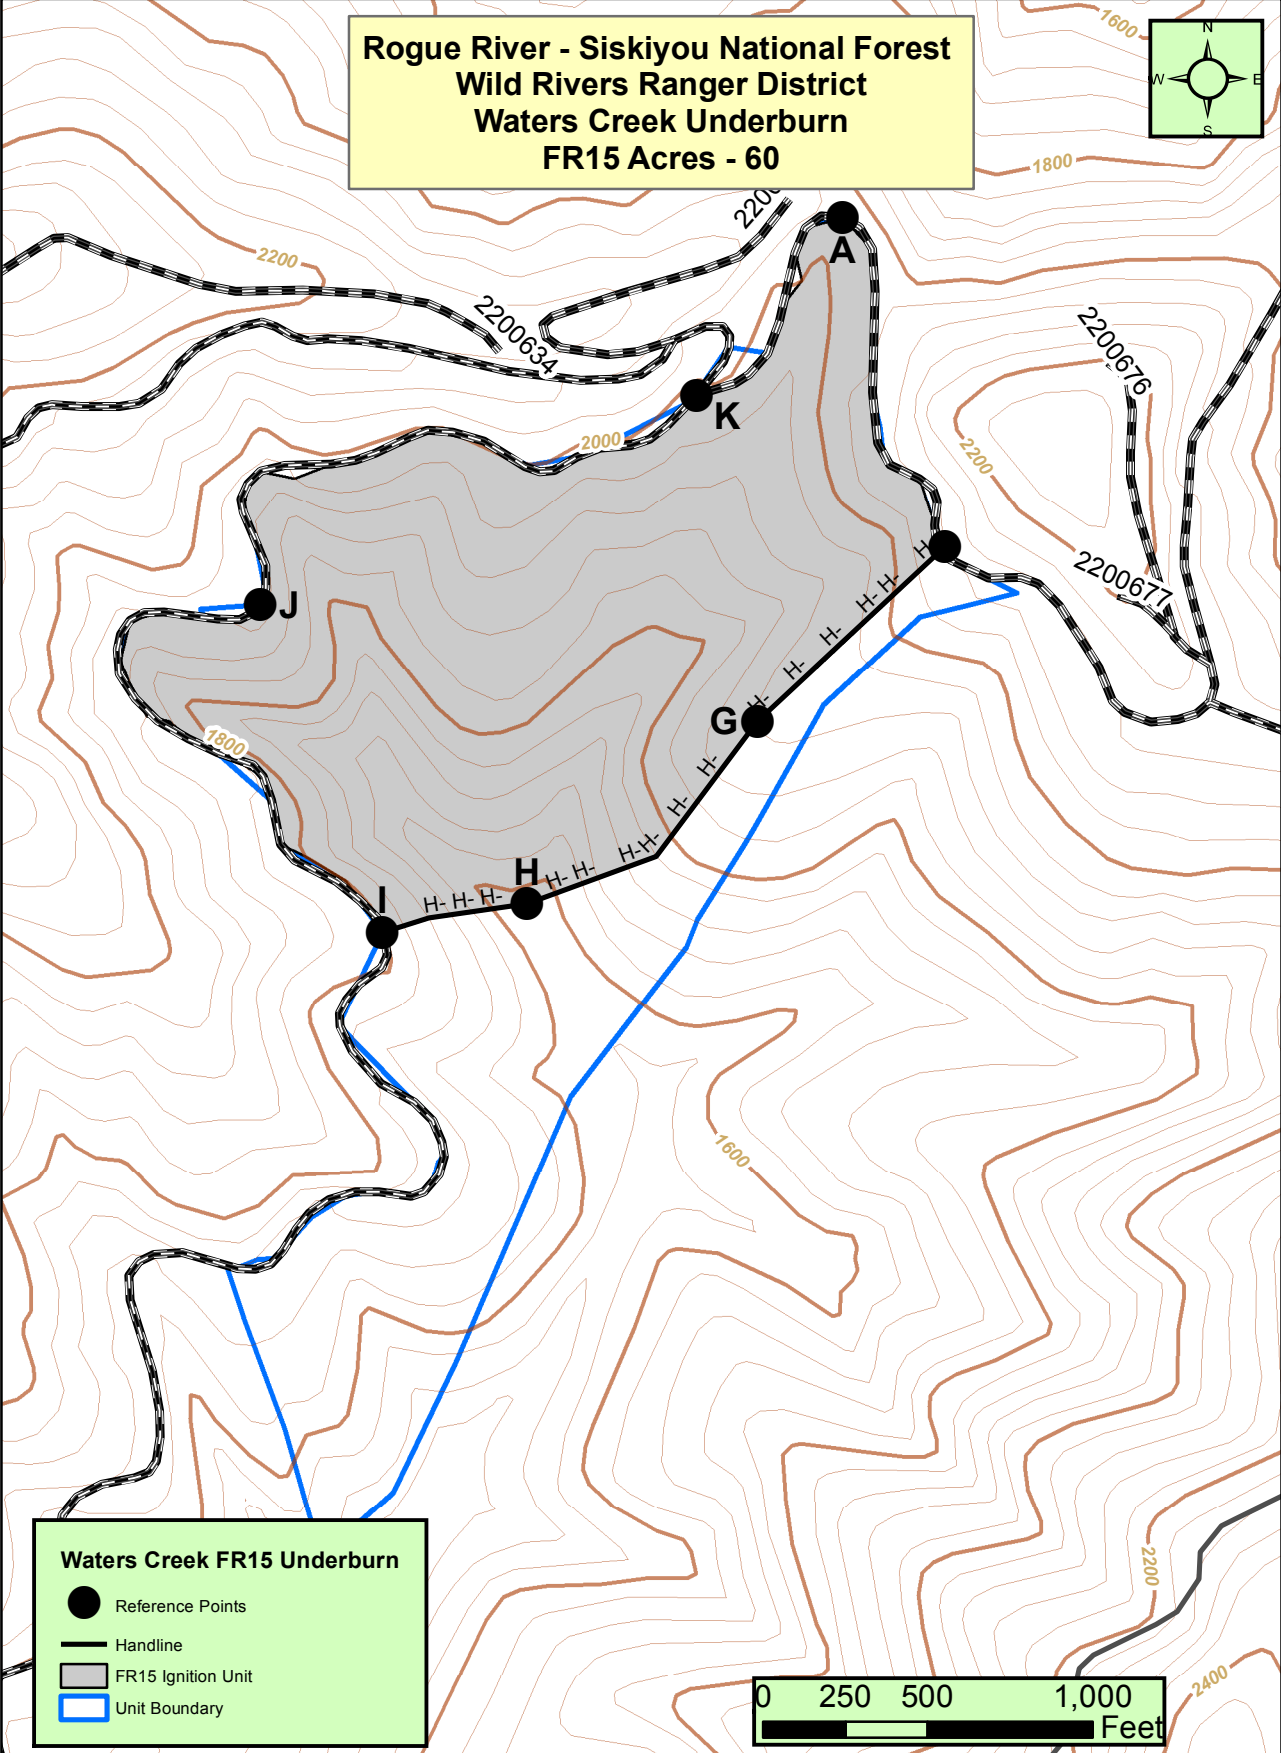

**Rogue River - Siskiyou National Forest
Wild Rivers Ranger District
Waters Creek Underburn
FR15 Acres - 60**

Waters Creek FR15 Underburn

- Reference Points
- Handline
- FR15 Ignition Unit
- Unit Boundary