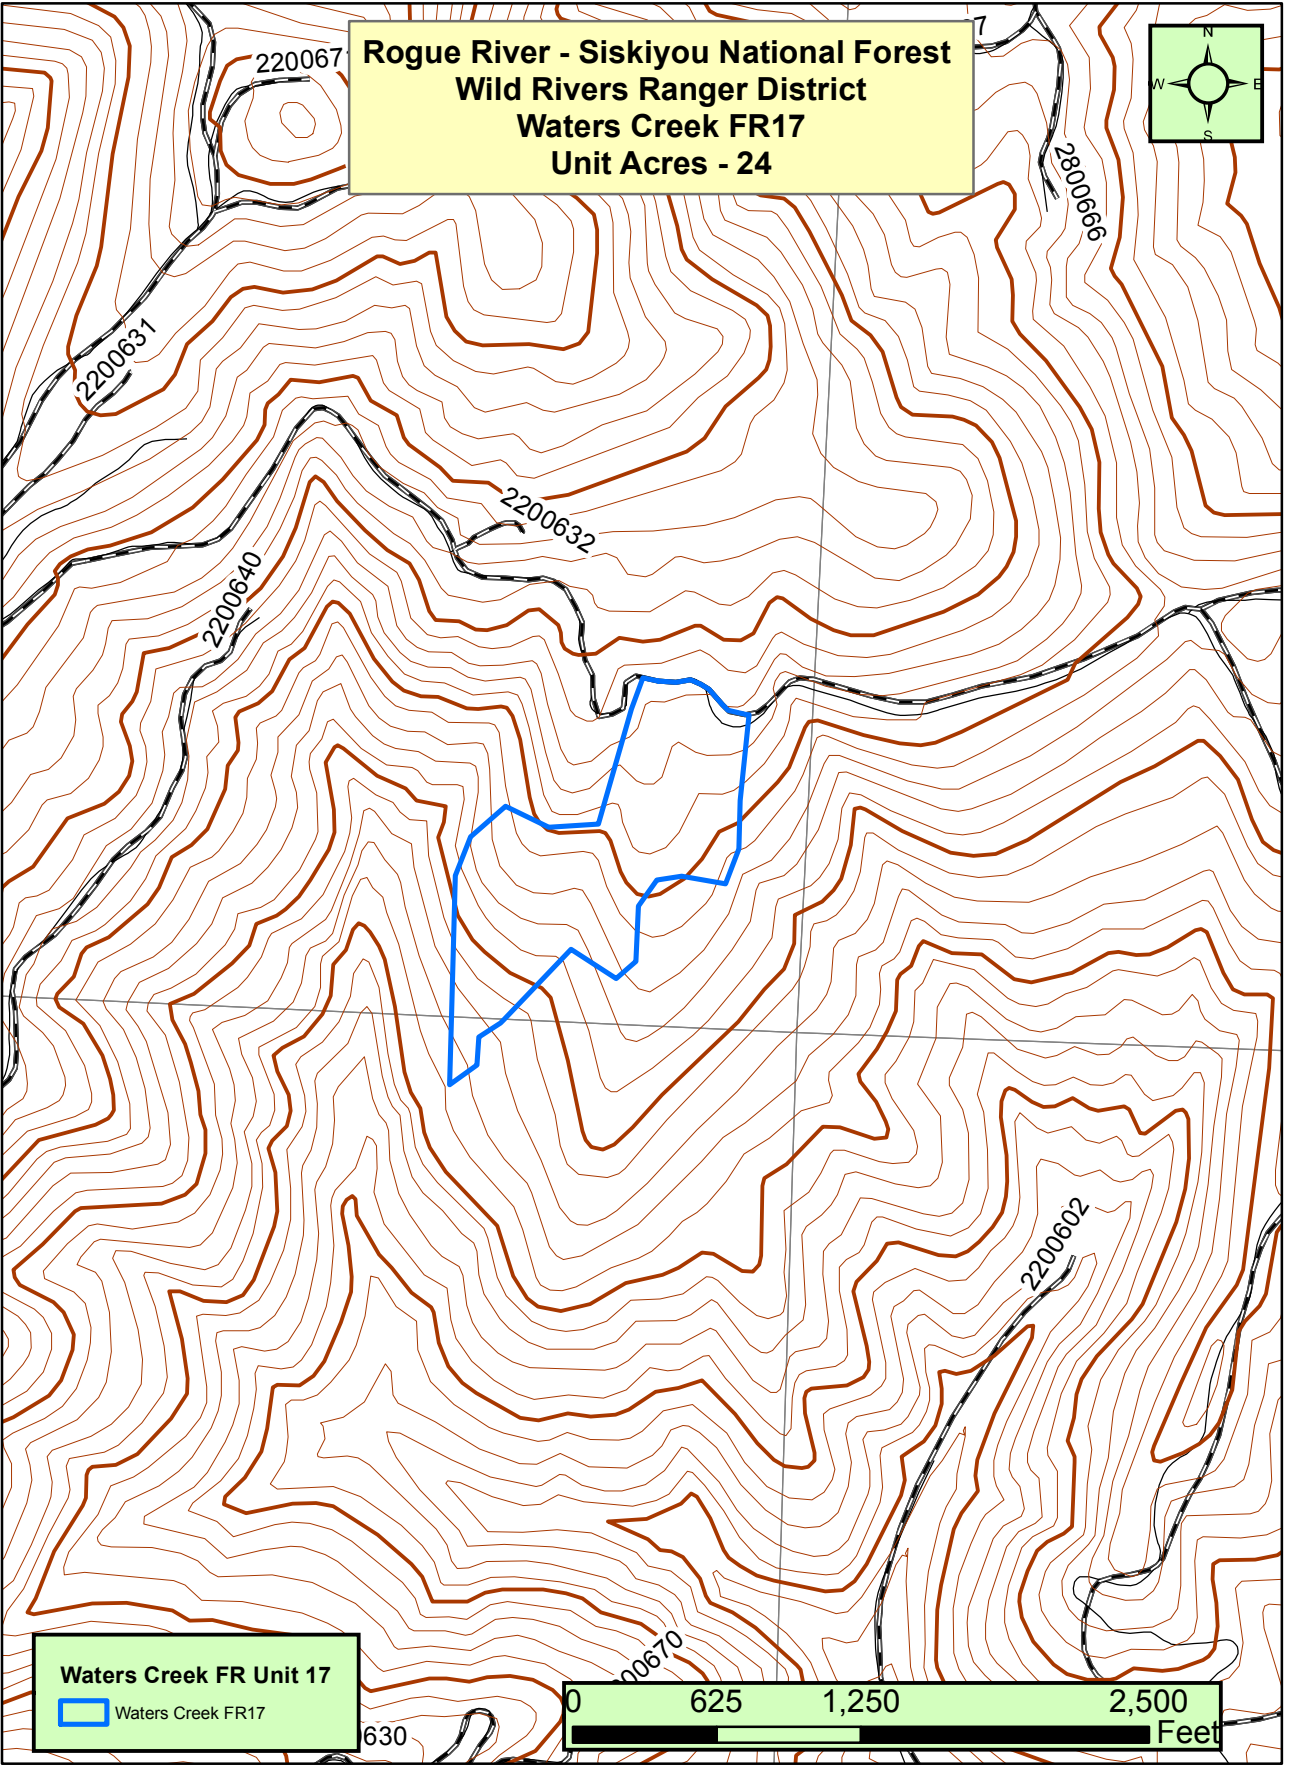

**Rogue River - Siskiyou National Forest
Wild Rivers Ranger District
Waters Creek FR17
Unit Acres - 24**

Waters Creek FR Unit 17
[Blue outline] Waters Creek FR17