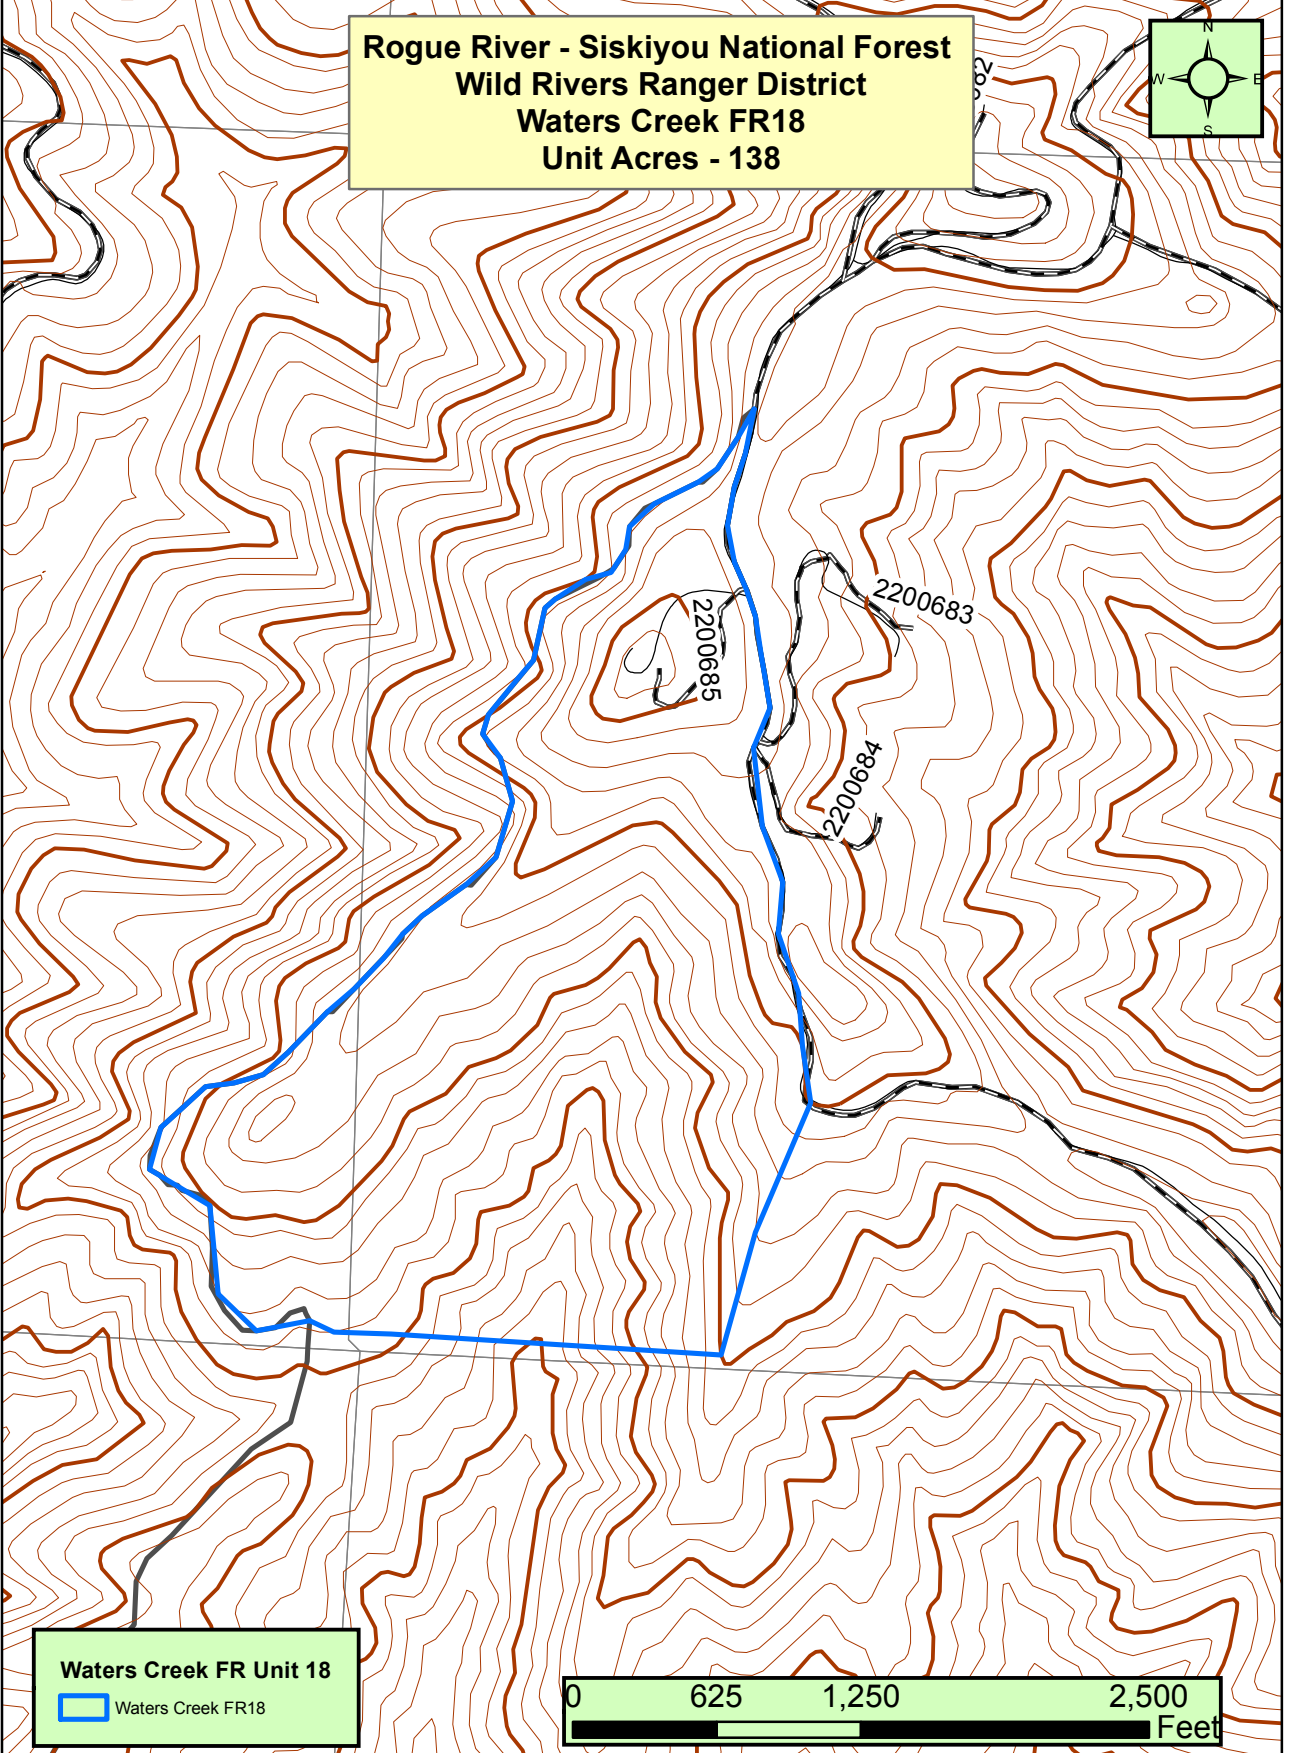

**Rogue River - Siskiyou National Forest
Wild Rivers Ranger District
Waters Creek FR18
Unit Acres - 138**

Waters Creek FR Unit 18
Waters Creek FR18