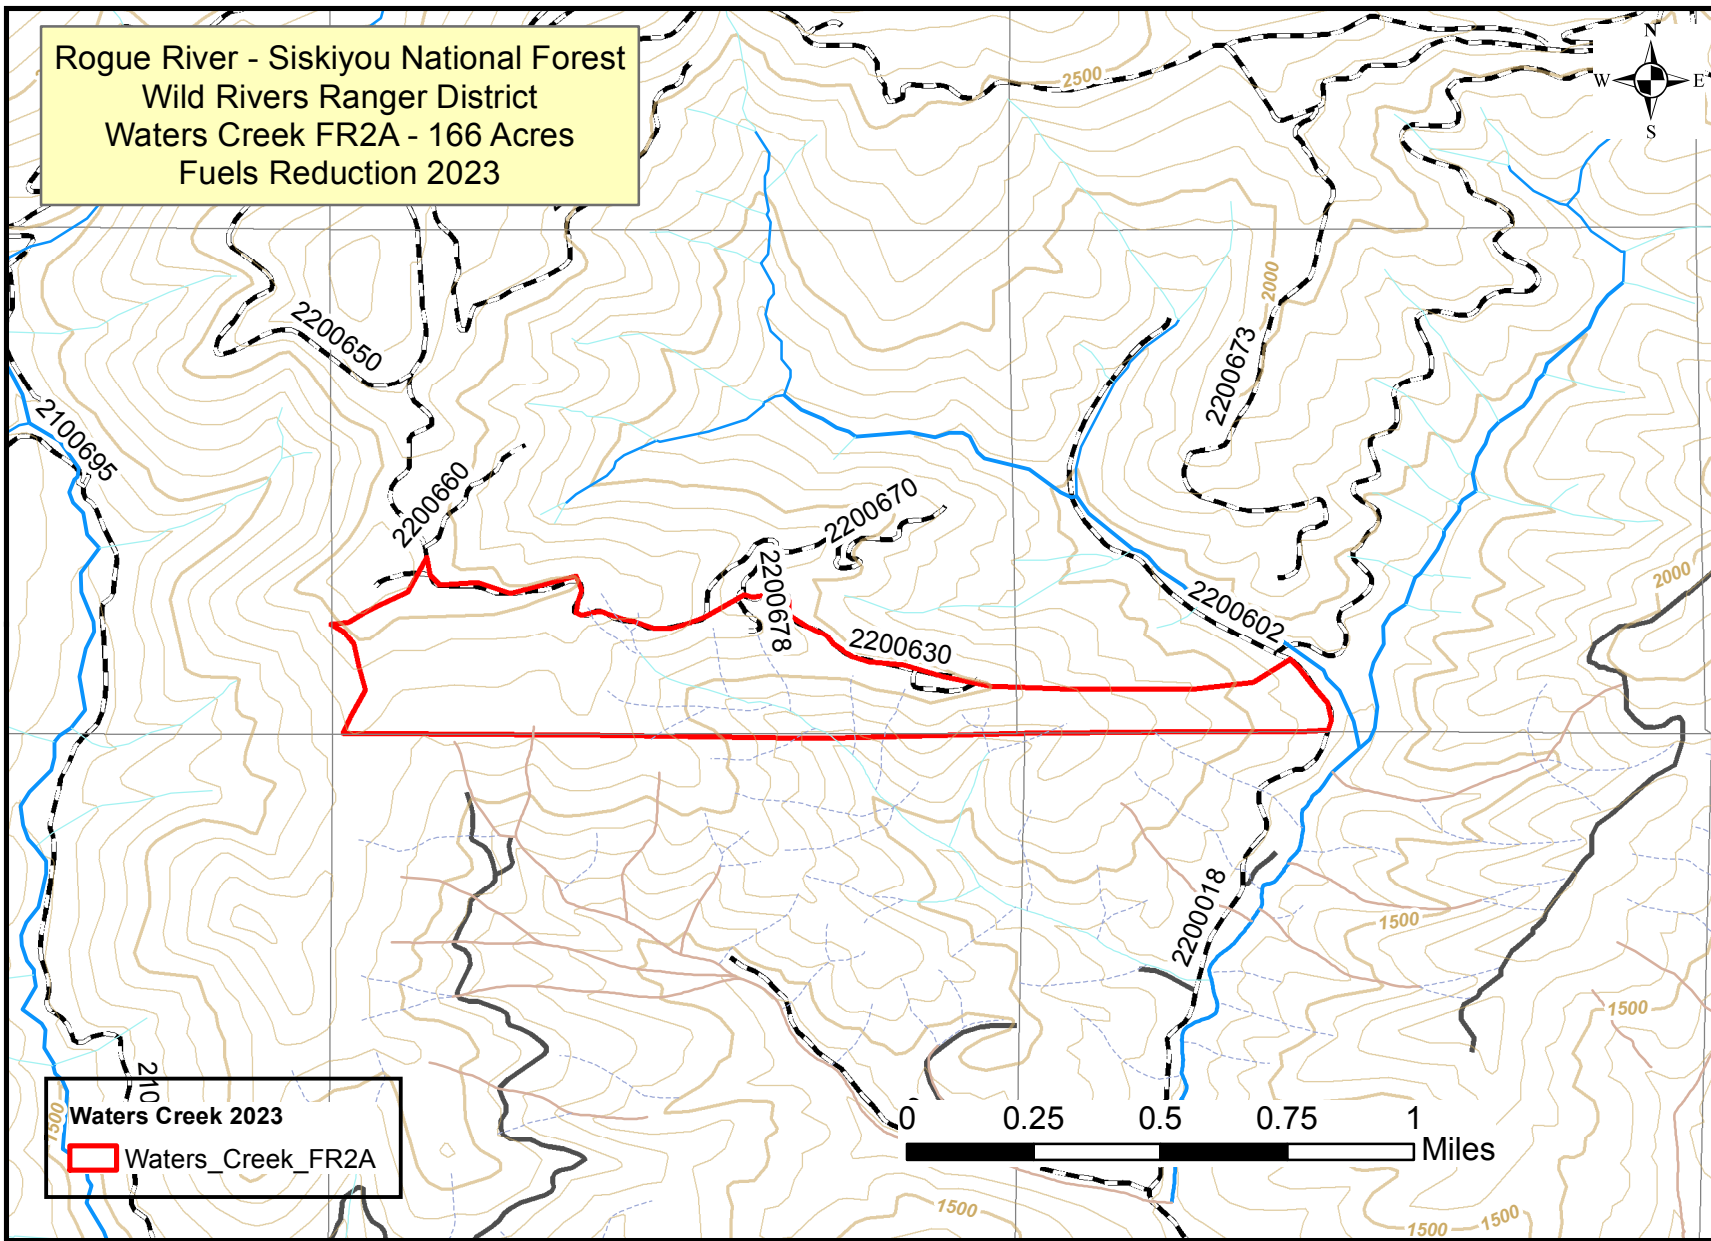

Rogue River - Siskiyou National Forest
Wild Rivers Ranger District
Waters Creek FR2A - 166 Acres
Fuels Reduction 2023

Waters Creek 2023
Waters_Creek_FR2A

0 0.25 0.5 0.75 1 Miles