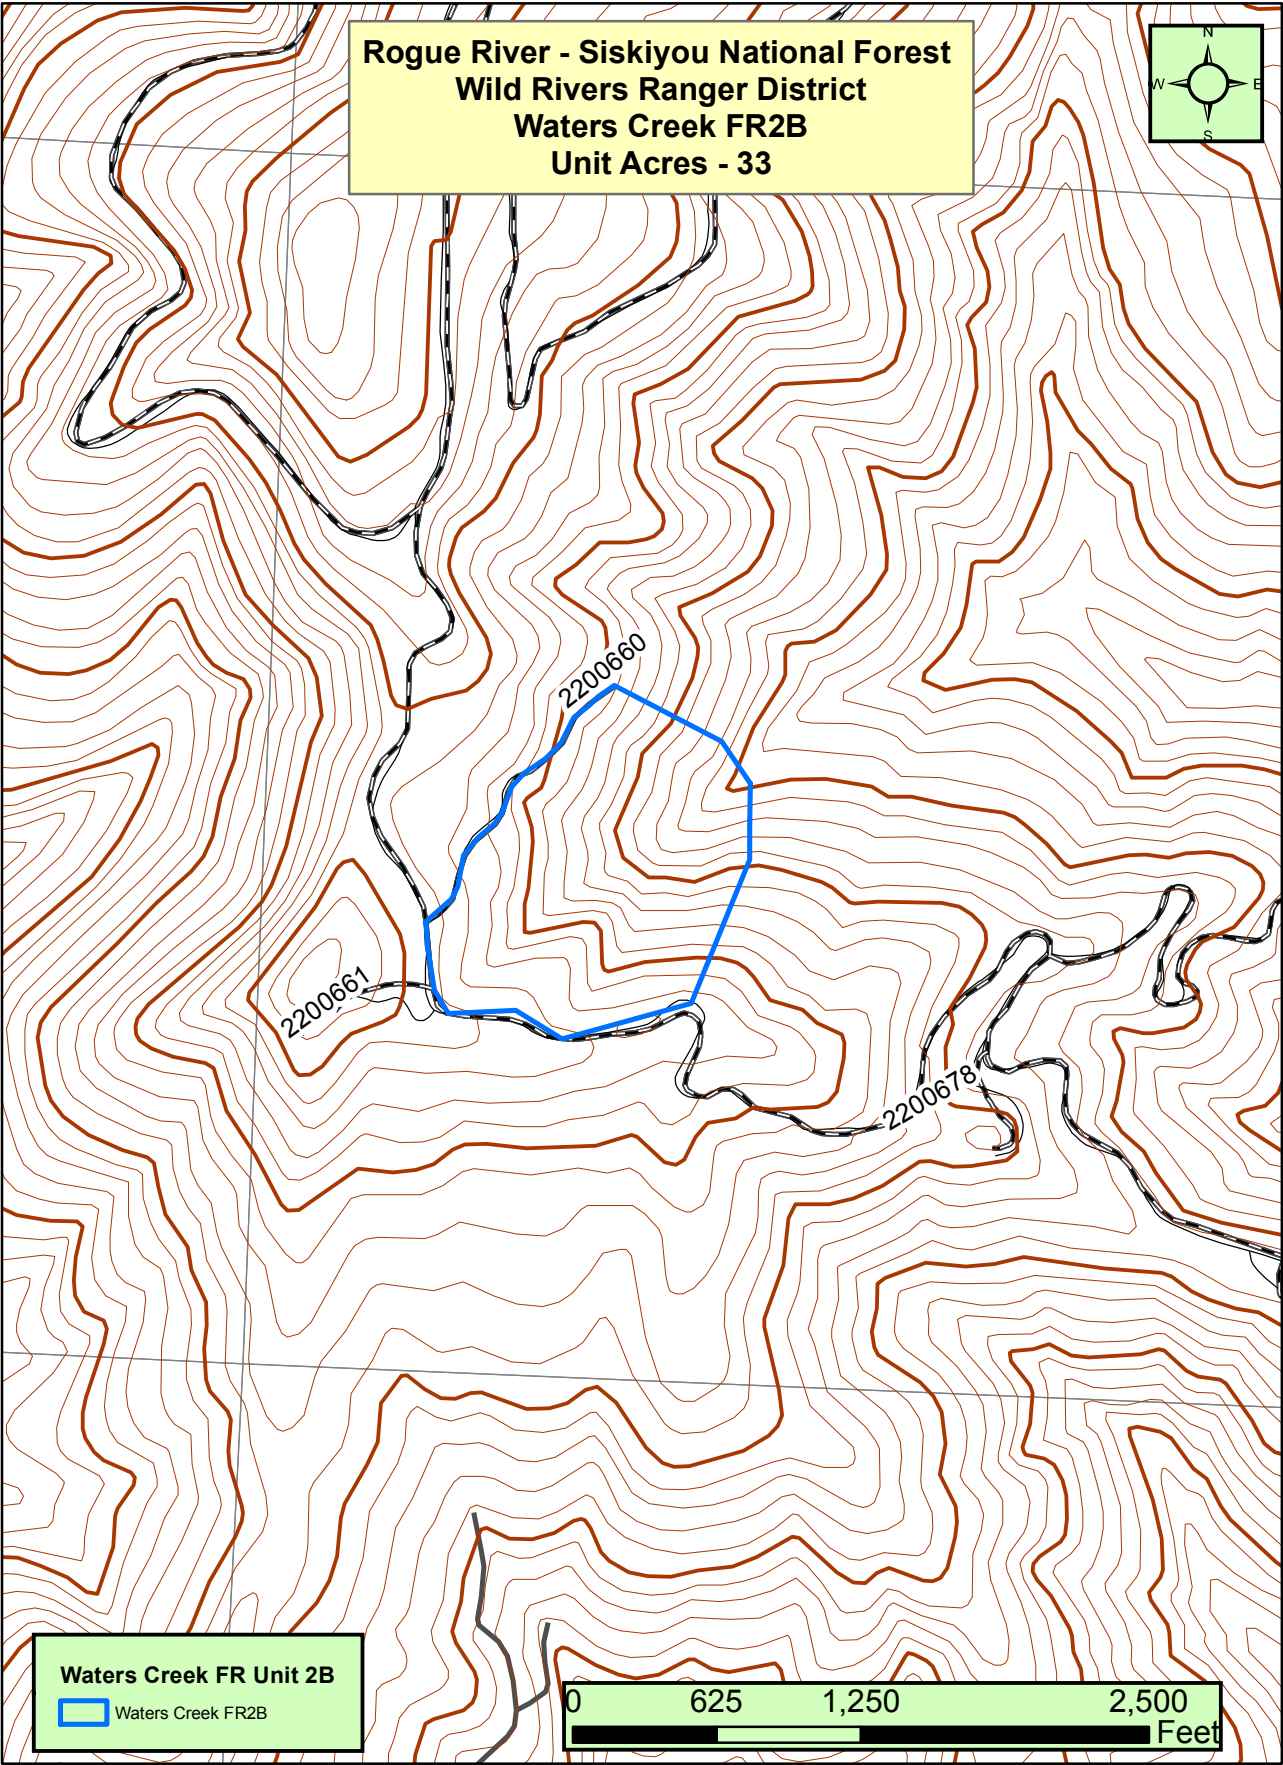

**Rogue River - Siskiyou National Forest  
Wild Rivers Ranger District  
Waters Creek FR2B  
Unit Acres - 33**

**Waters Creek FR Unit 2B**  
 Waters Creek FR2B