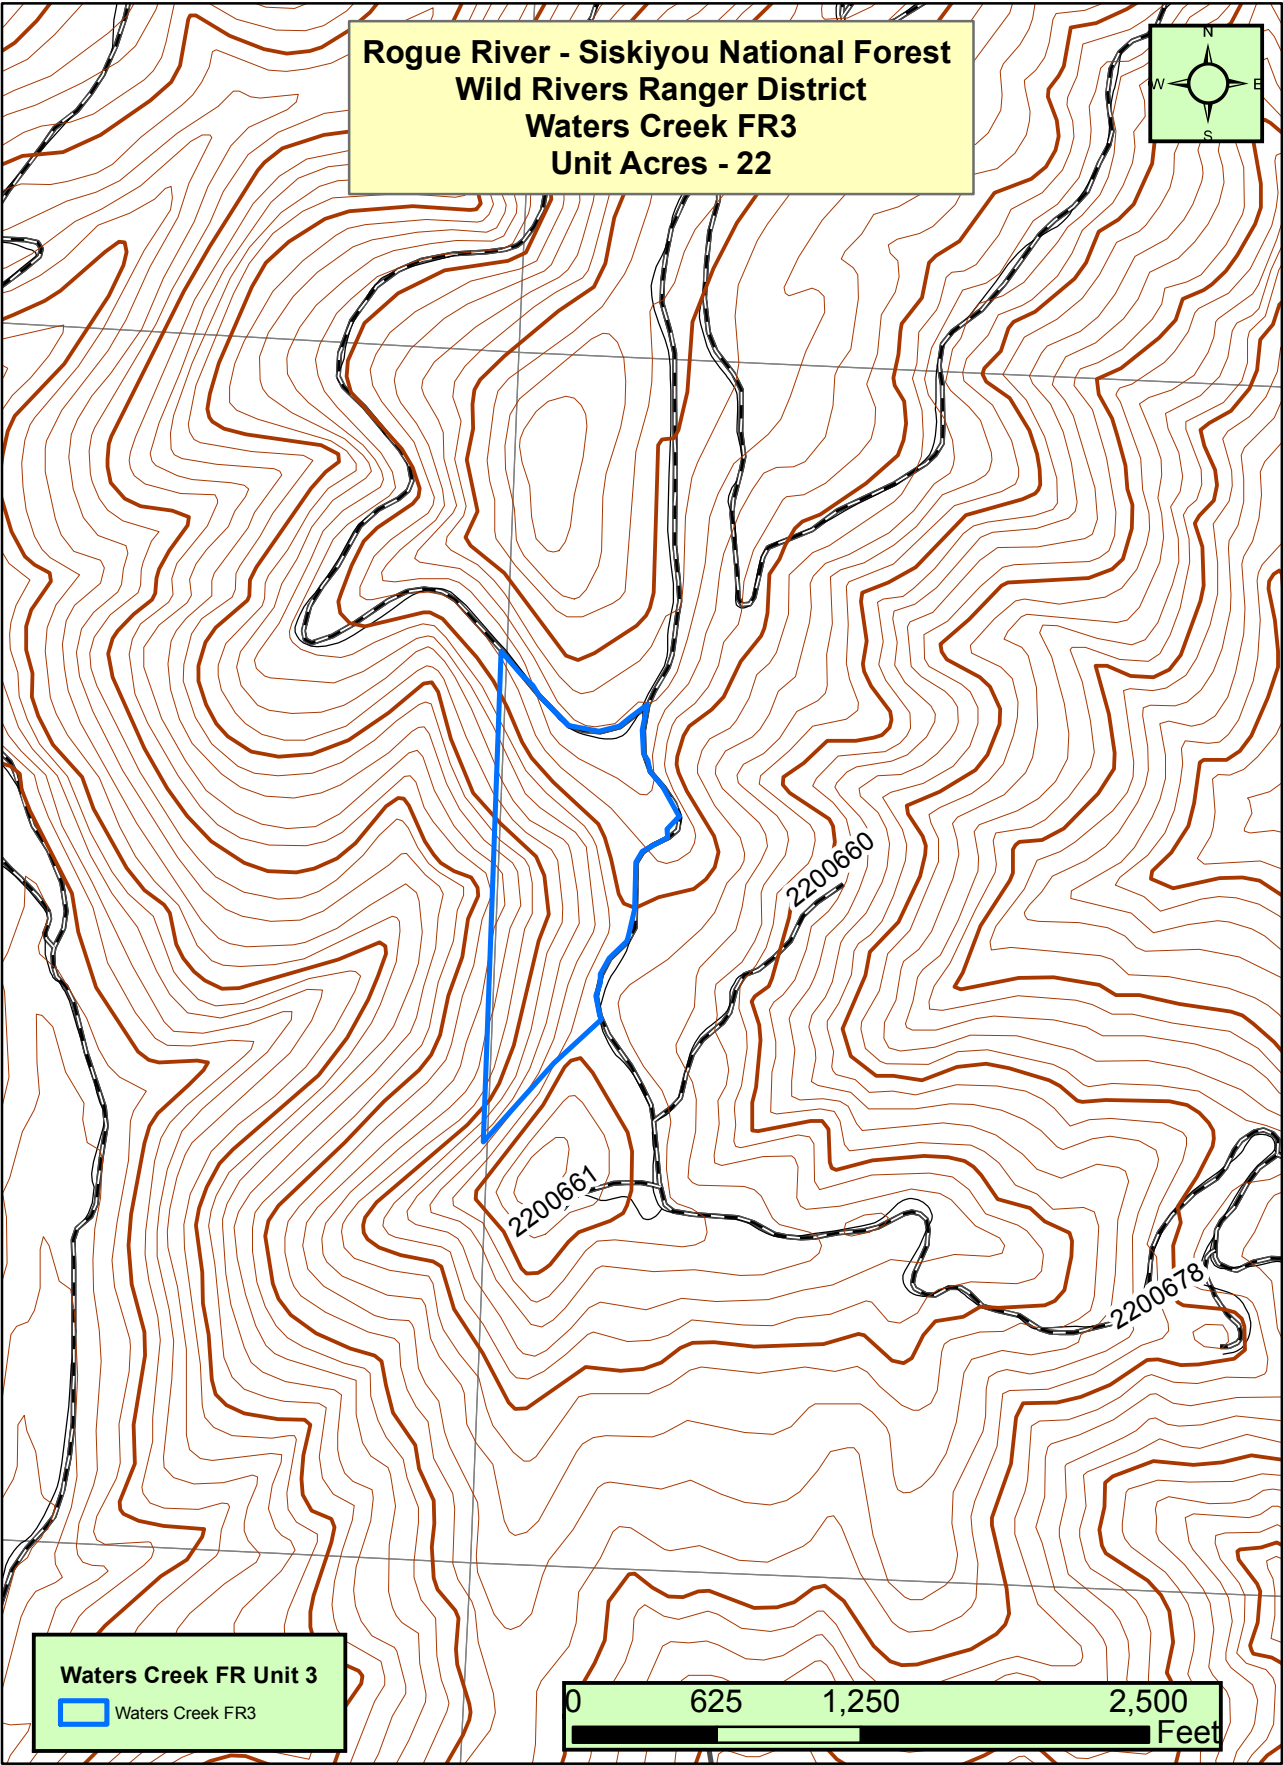

**Rogue River - Siskiyou National Forest  
Wild Rivers Ranger District  
Waters Creek FR3  
Unit Acres - 22**

**Waters Creek FR Unit 3**  
 Waters Creek FR3