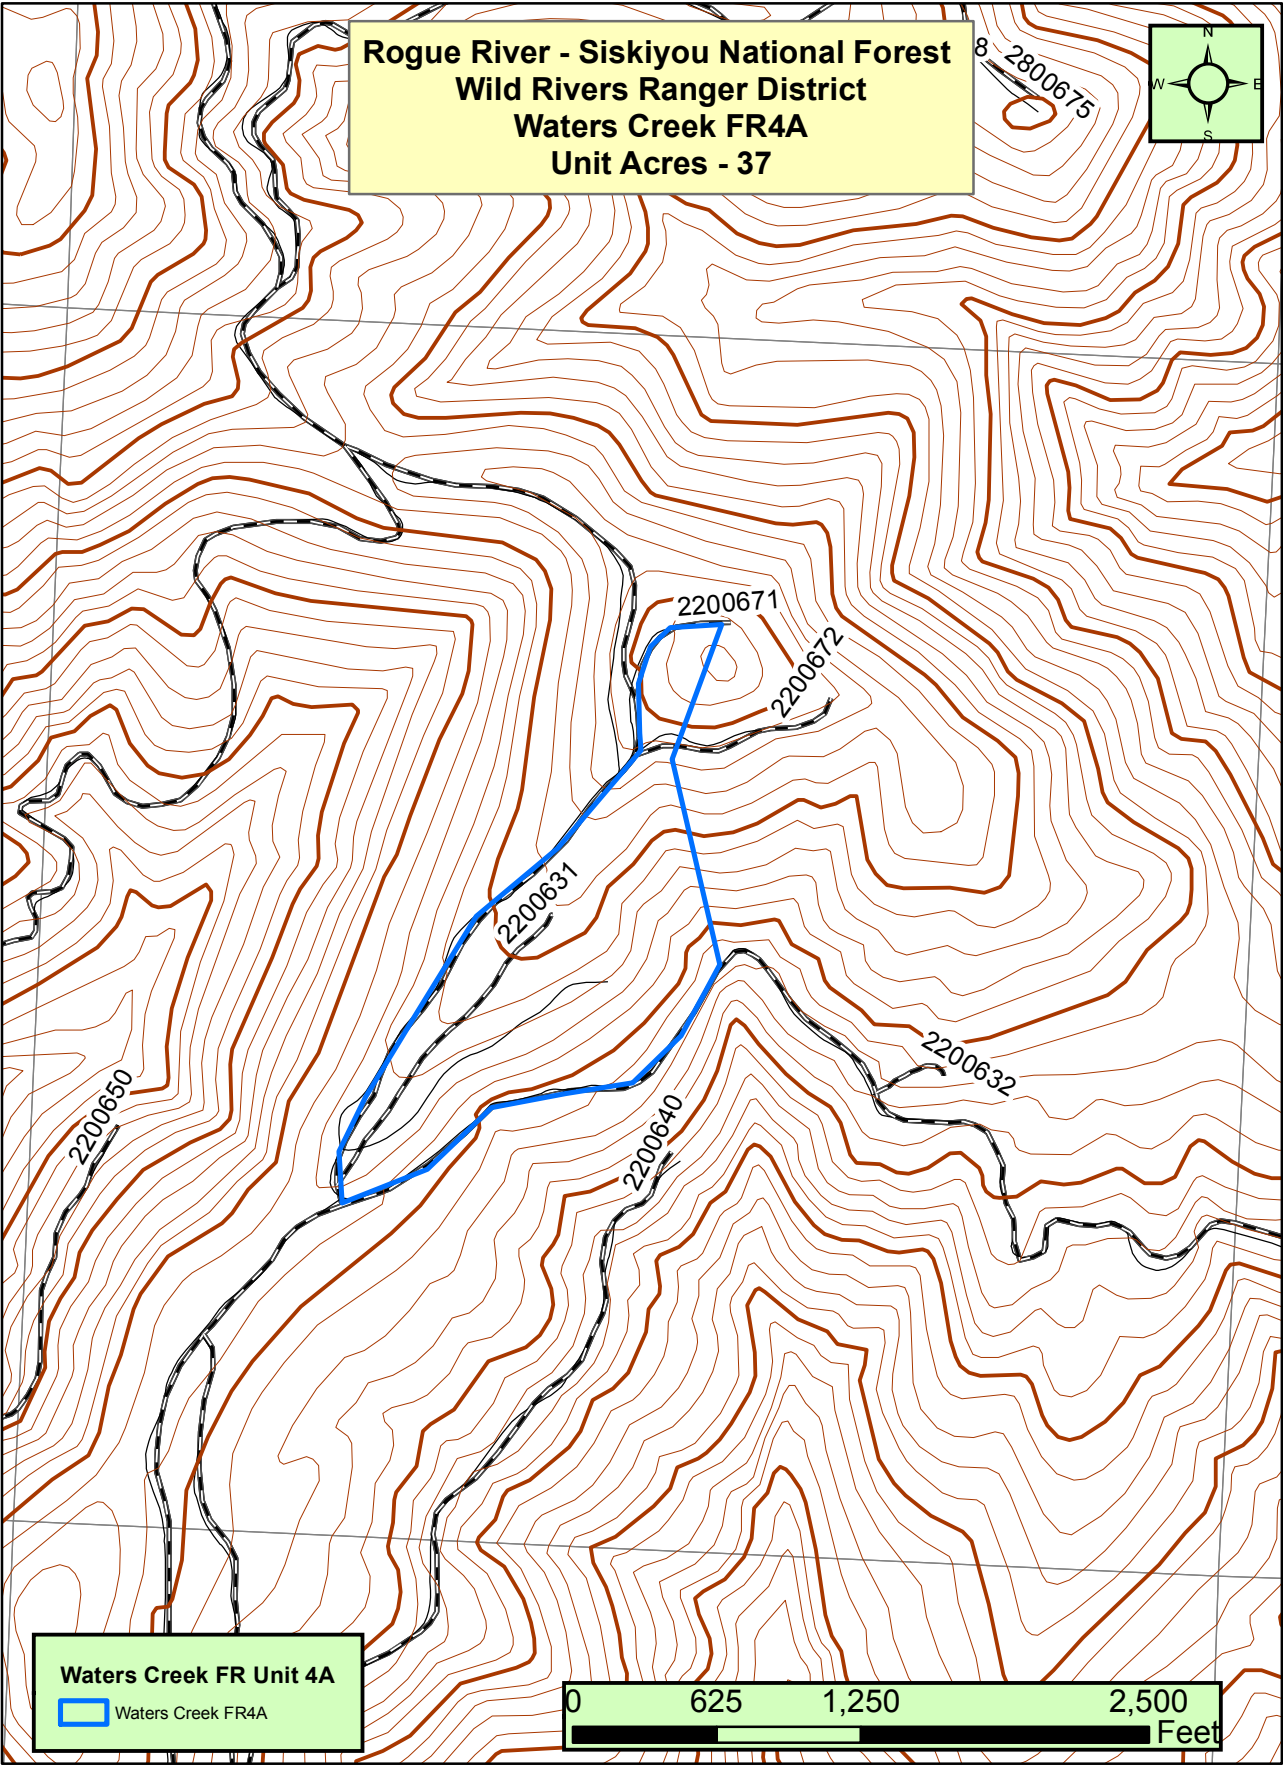

**Rogue River - Siskiyou National Forest
Wild Rivers Ranger District
Waters Creek FR4A
Unit Acres - 37**

Waters Creek FR Unit 4A
 Waters Creek FR4A