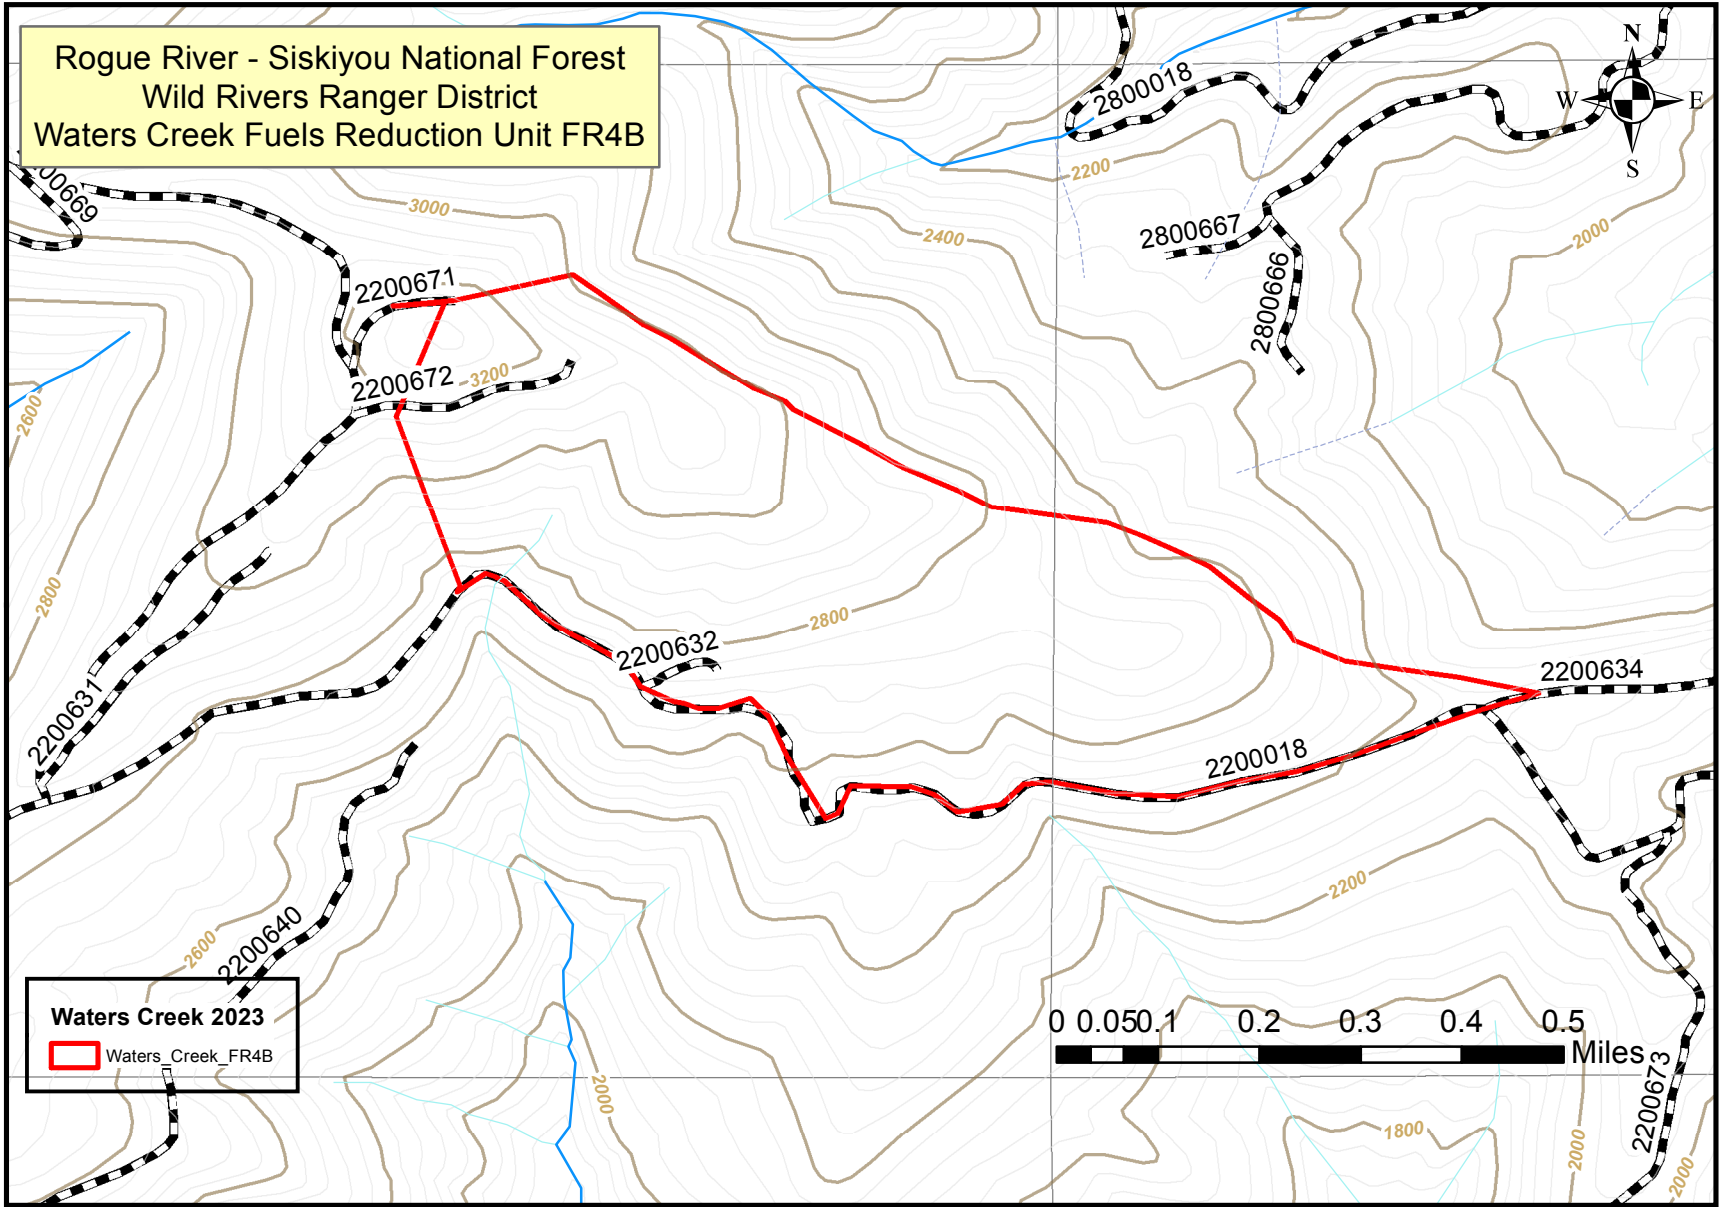

Rogue River - Siskiyou National Forest  
Wild Rivers Ranger District  
Waters Creek Fuels Reduction Unit FR4B

**Waters Creek 2023**  
[Red Line] Waters\_Creek\_FR4B

0 0.05 0.1 0.2 0.3 0.4 0.5 Miles