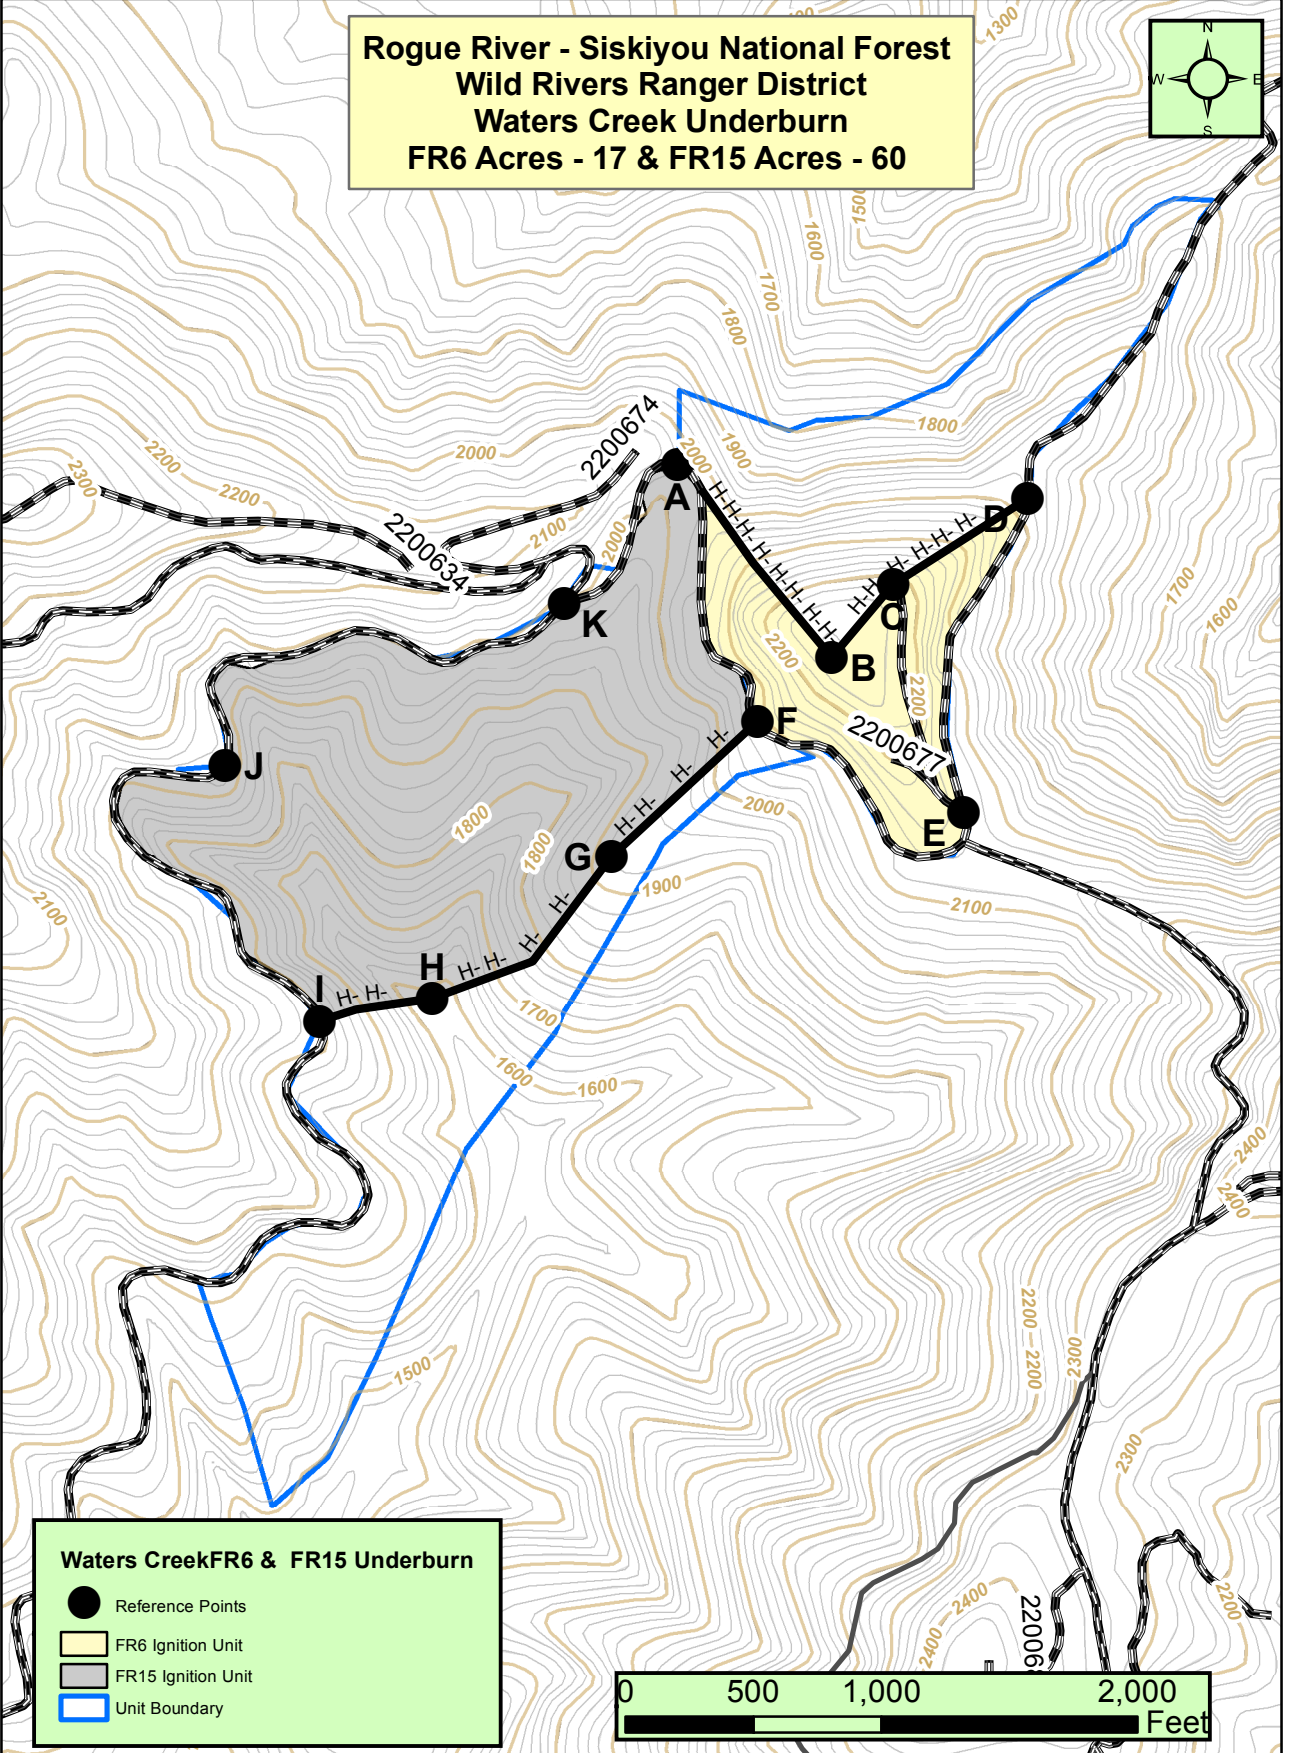

**Rogue River - Siskiyou National Forest
Wild Rivers Ranger District
Waters Creek Underburn
FR6 Acres - 17 & FR15 Acres - 60**

Waters Creek FR6 & FR15 Underburn

- Reference Points
- FR6 Ignition Unit
- FR15 Ignition Unit
- ▬ Unit Boundary