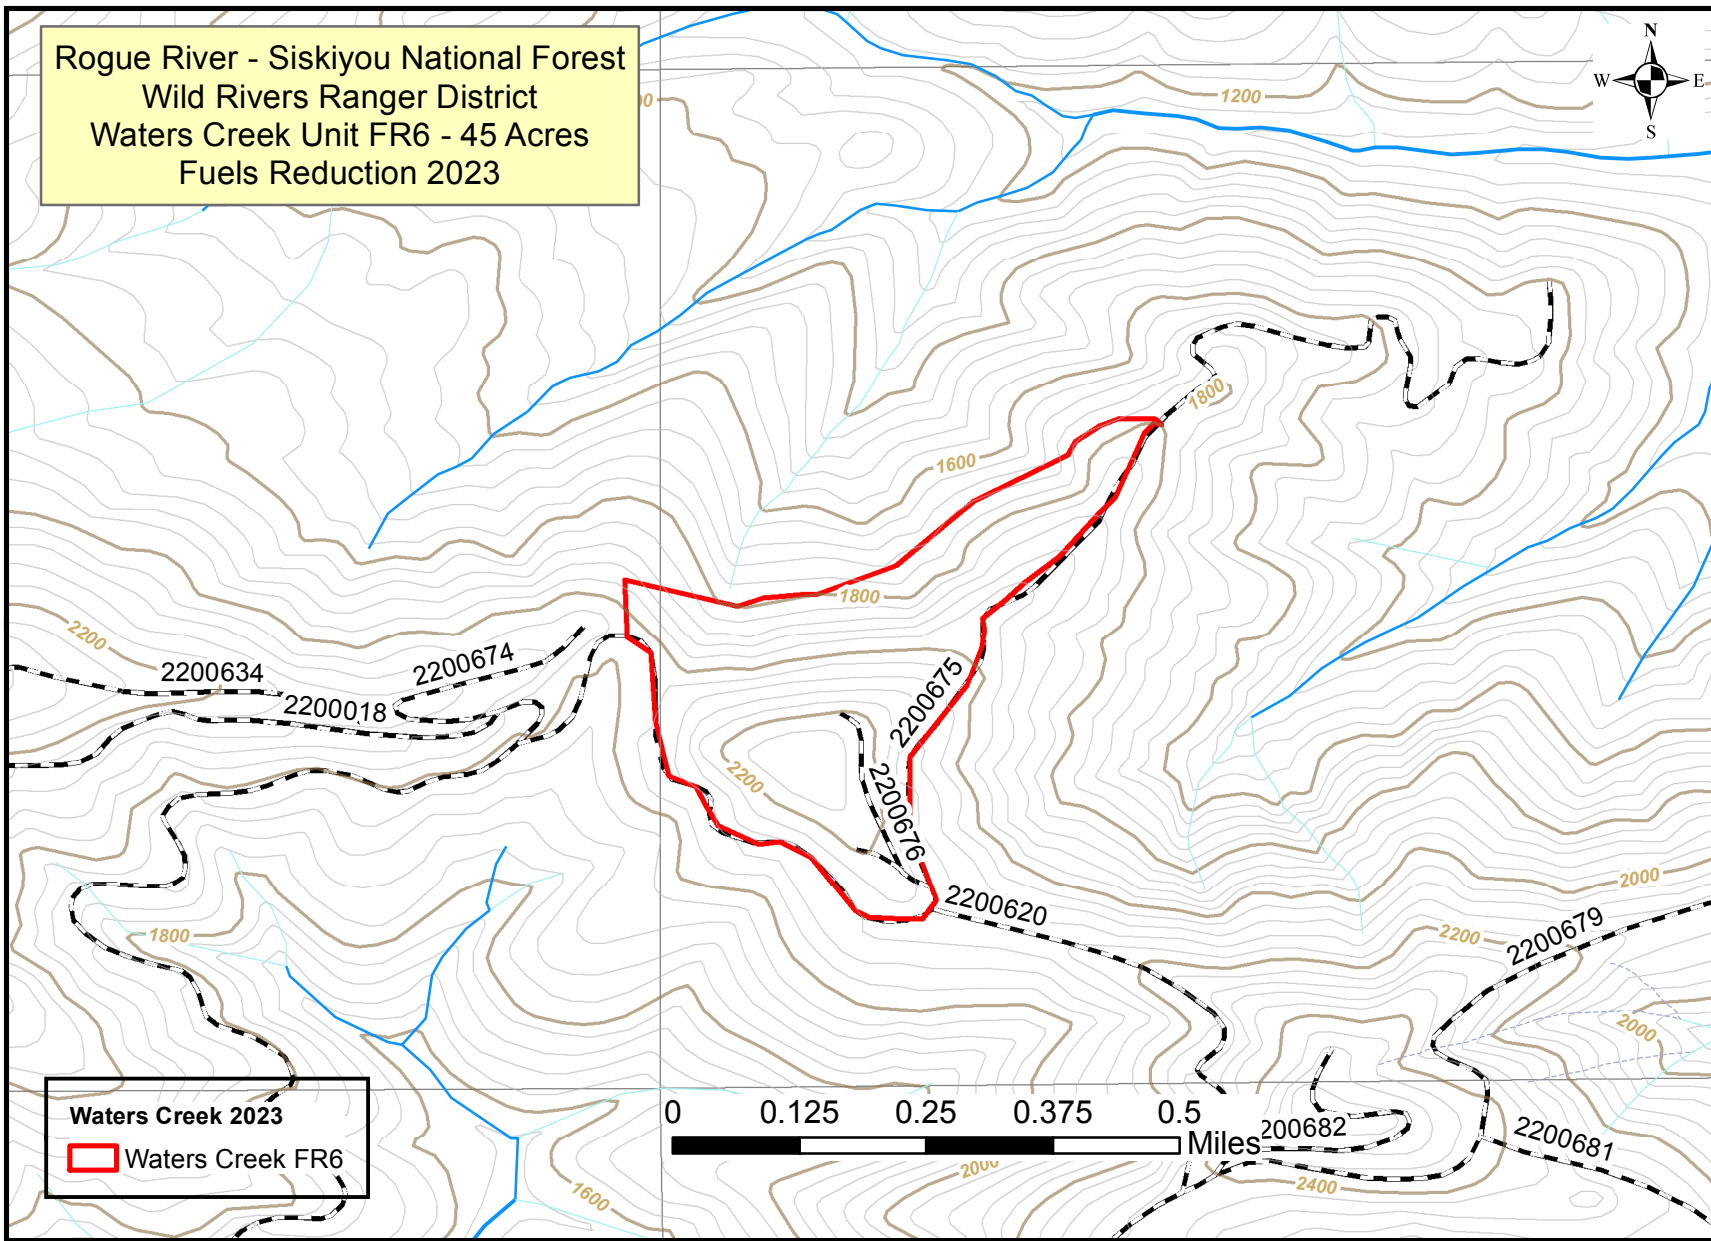

Rogue River - Siskiyou National Forest  
Wild Rivers Ranger District  
Waters Creek Unit FR6 - 45 Acres  
Fuels Reduction 2023

Waters Creek 2023  
[Red Box] Waters Creek FR6