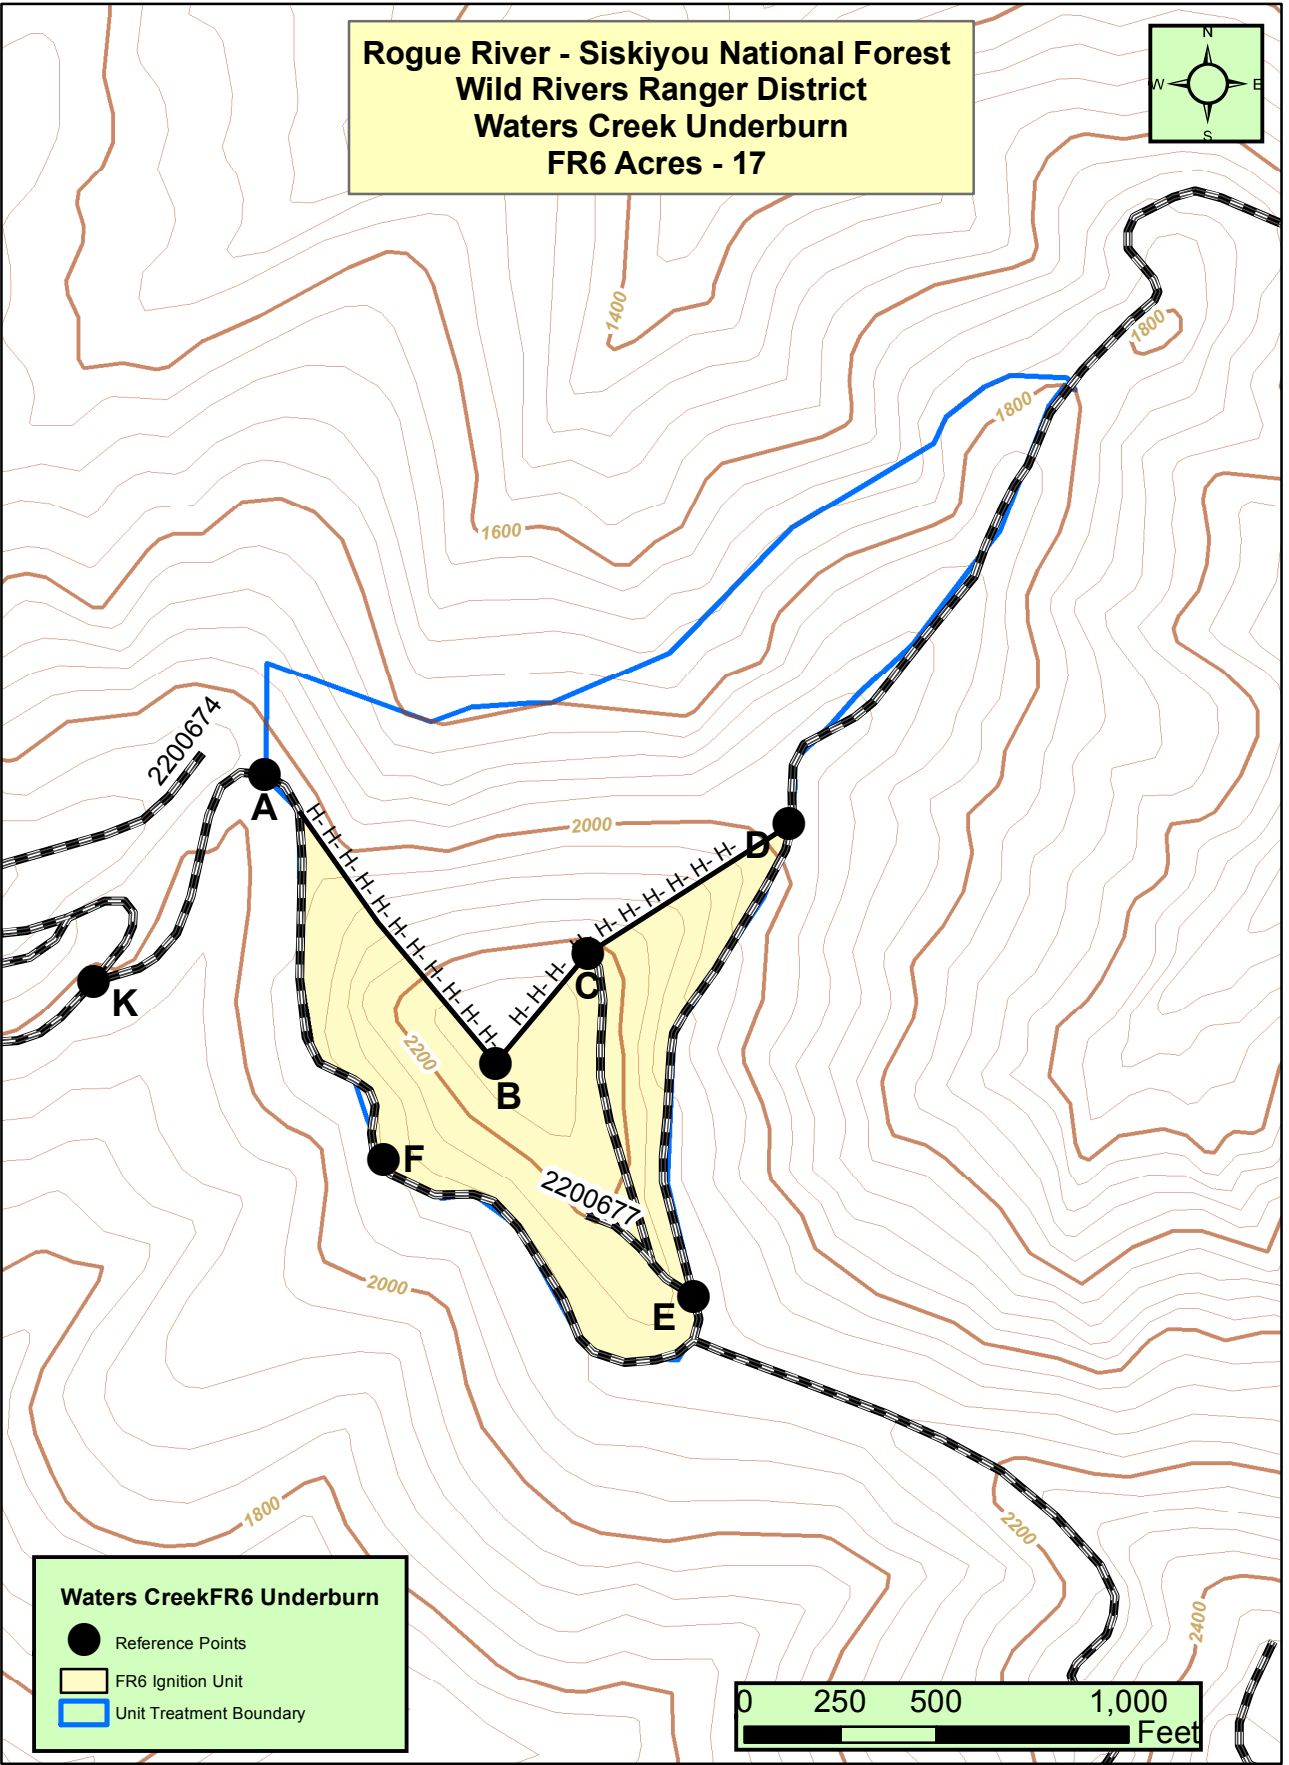

Rogue River - Siskiyou National Forest
Wild Rivers Ranger District
Waters Creek Underburn
FR6 Acres - 17

Waters Creek FR6 Underburn

- Reference Points
- FR6 Ignition Unit
- Unit Treatment Boundary