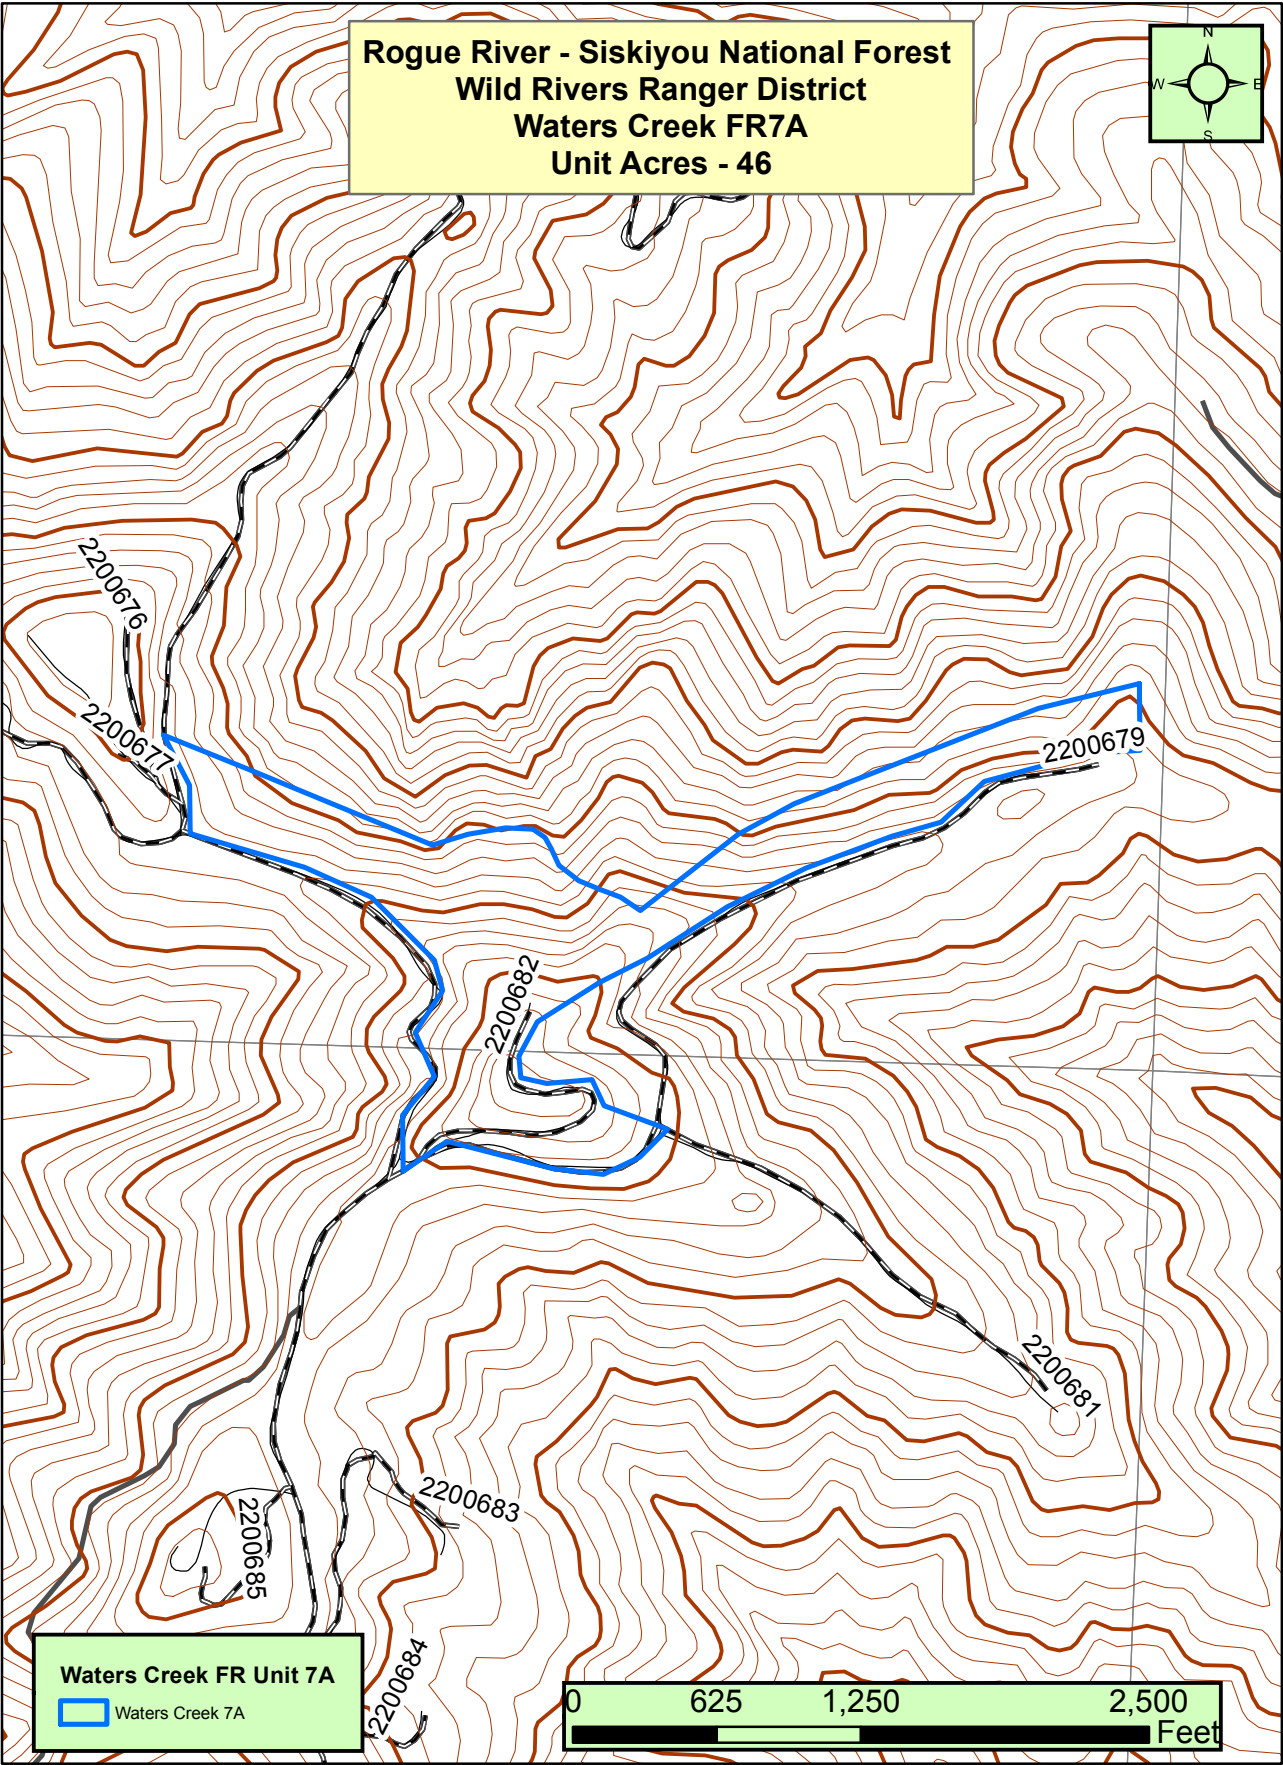

Rogue River - Siskiyou National Forest
Wild Rivers Ranger District
Waters Creek FR7A
Unit Acres - 46

Waters Creek FR Unit 7A
Waters Creek 7A