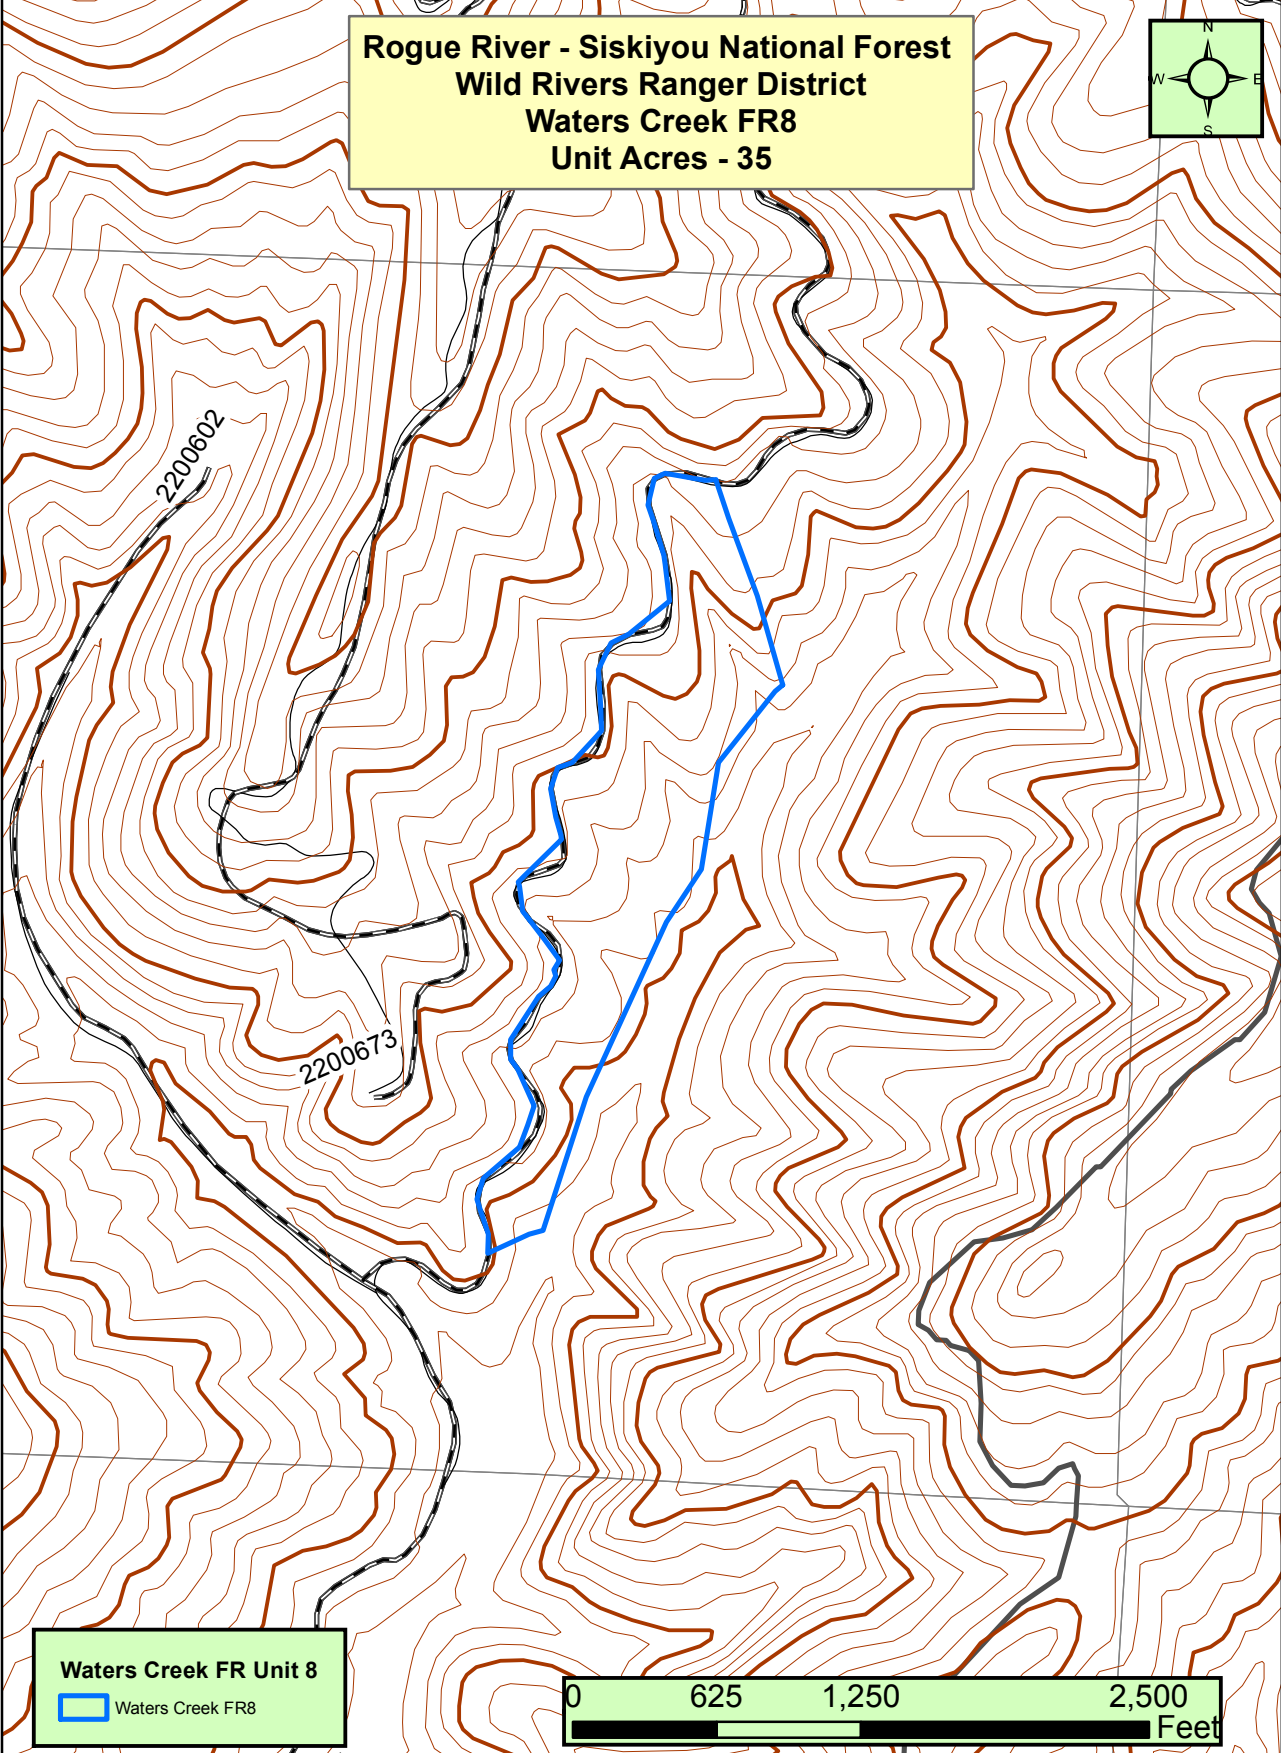

**Rogue River - Siskiyou National Forest
Wild Rivers Ranger District
Waters Creek FR8
Unit Acres - 35**

Waters Creek FR Unit 8
[Blue outline] Waters Creek FR8