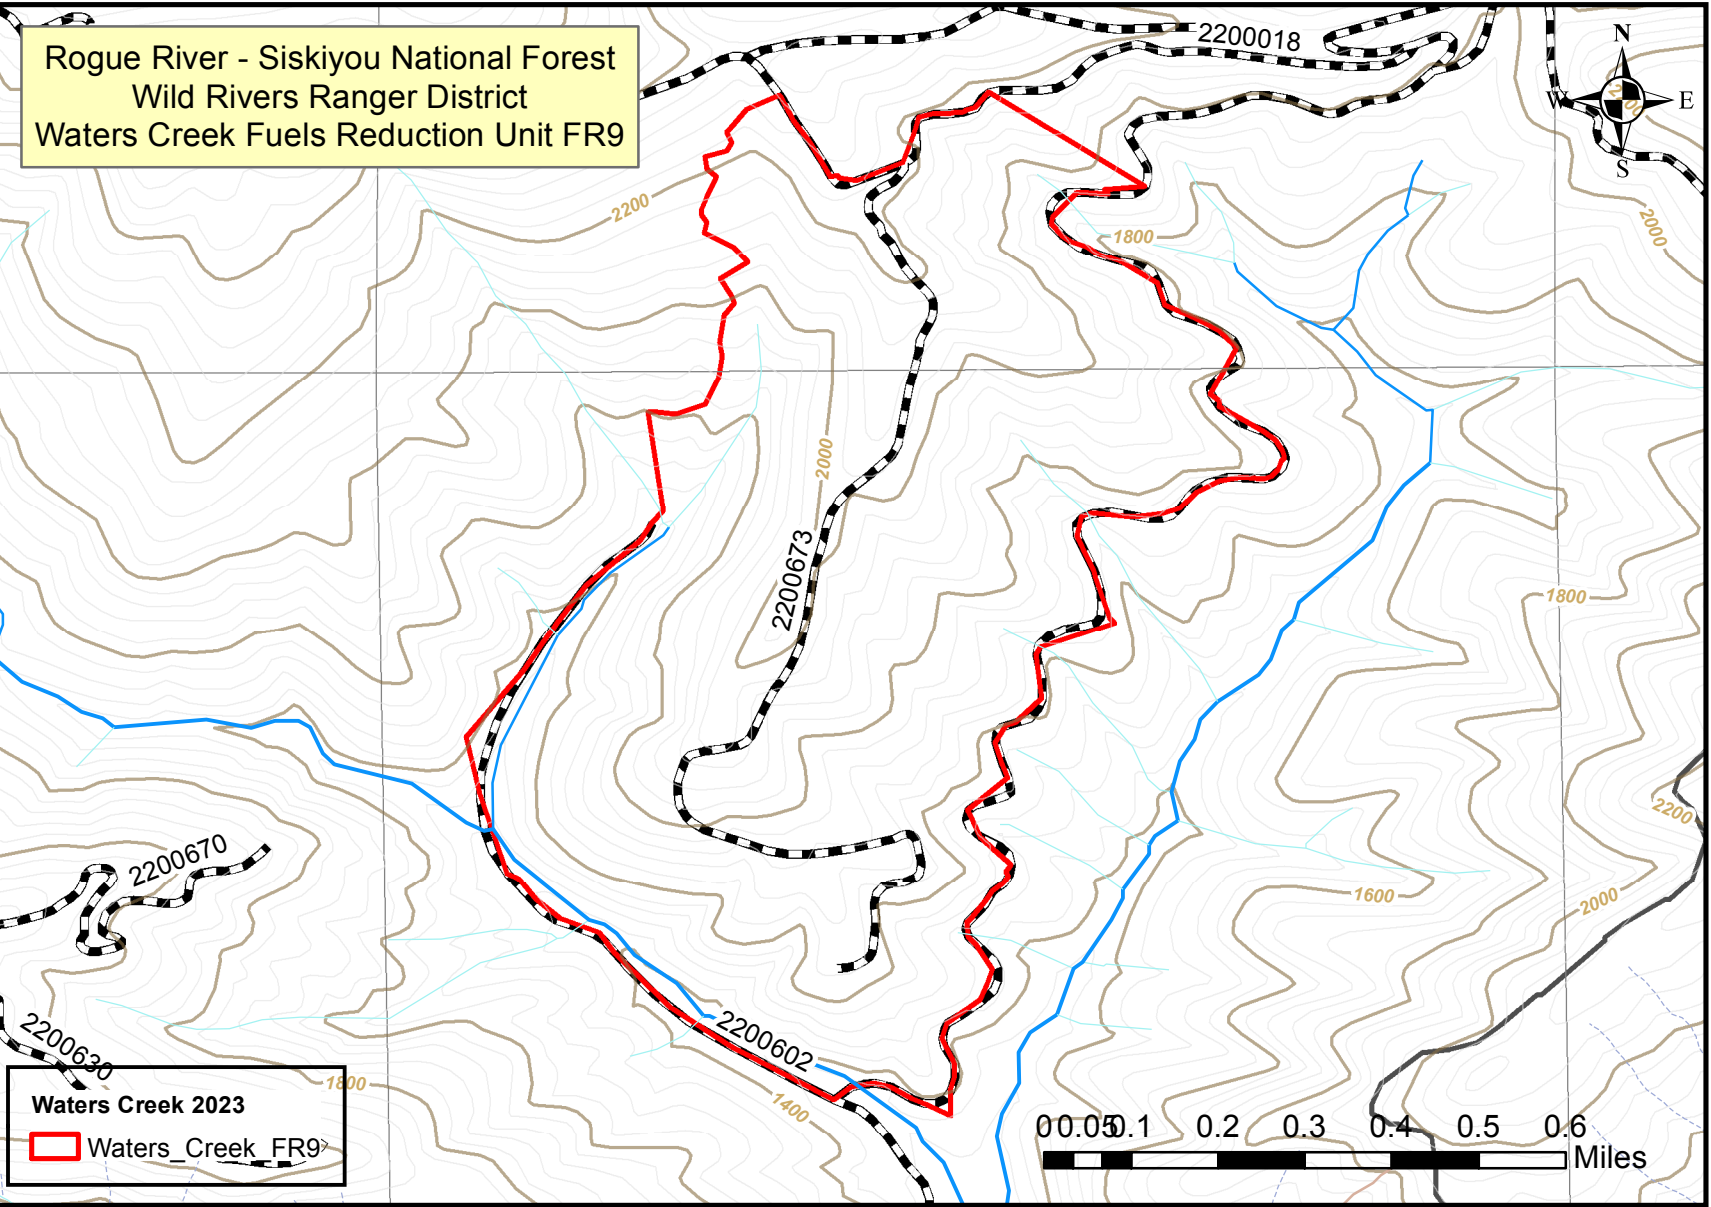

Rogue River - Siskiyou National Forest  
Wild Rivers Ranger District  
Waters Creek Fuels Reduction Unit FR9

**Waters\_Creek\_2023**  
 Waters\_Creek\_FR9