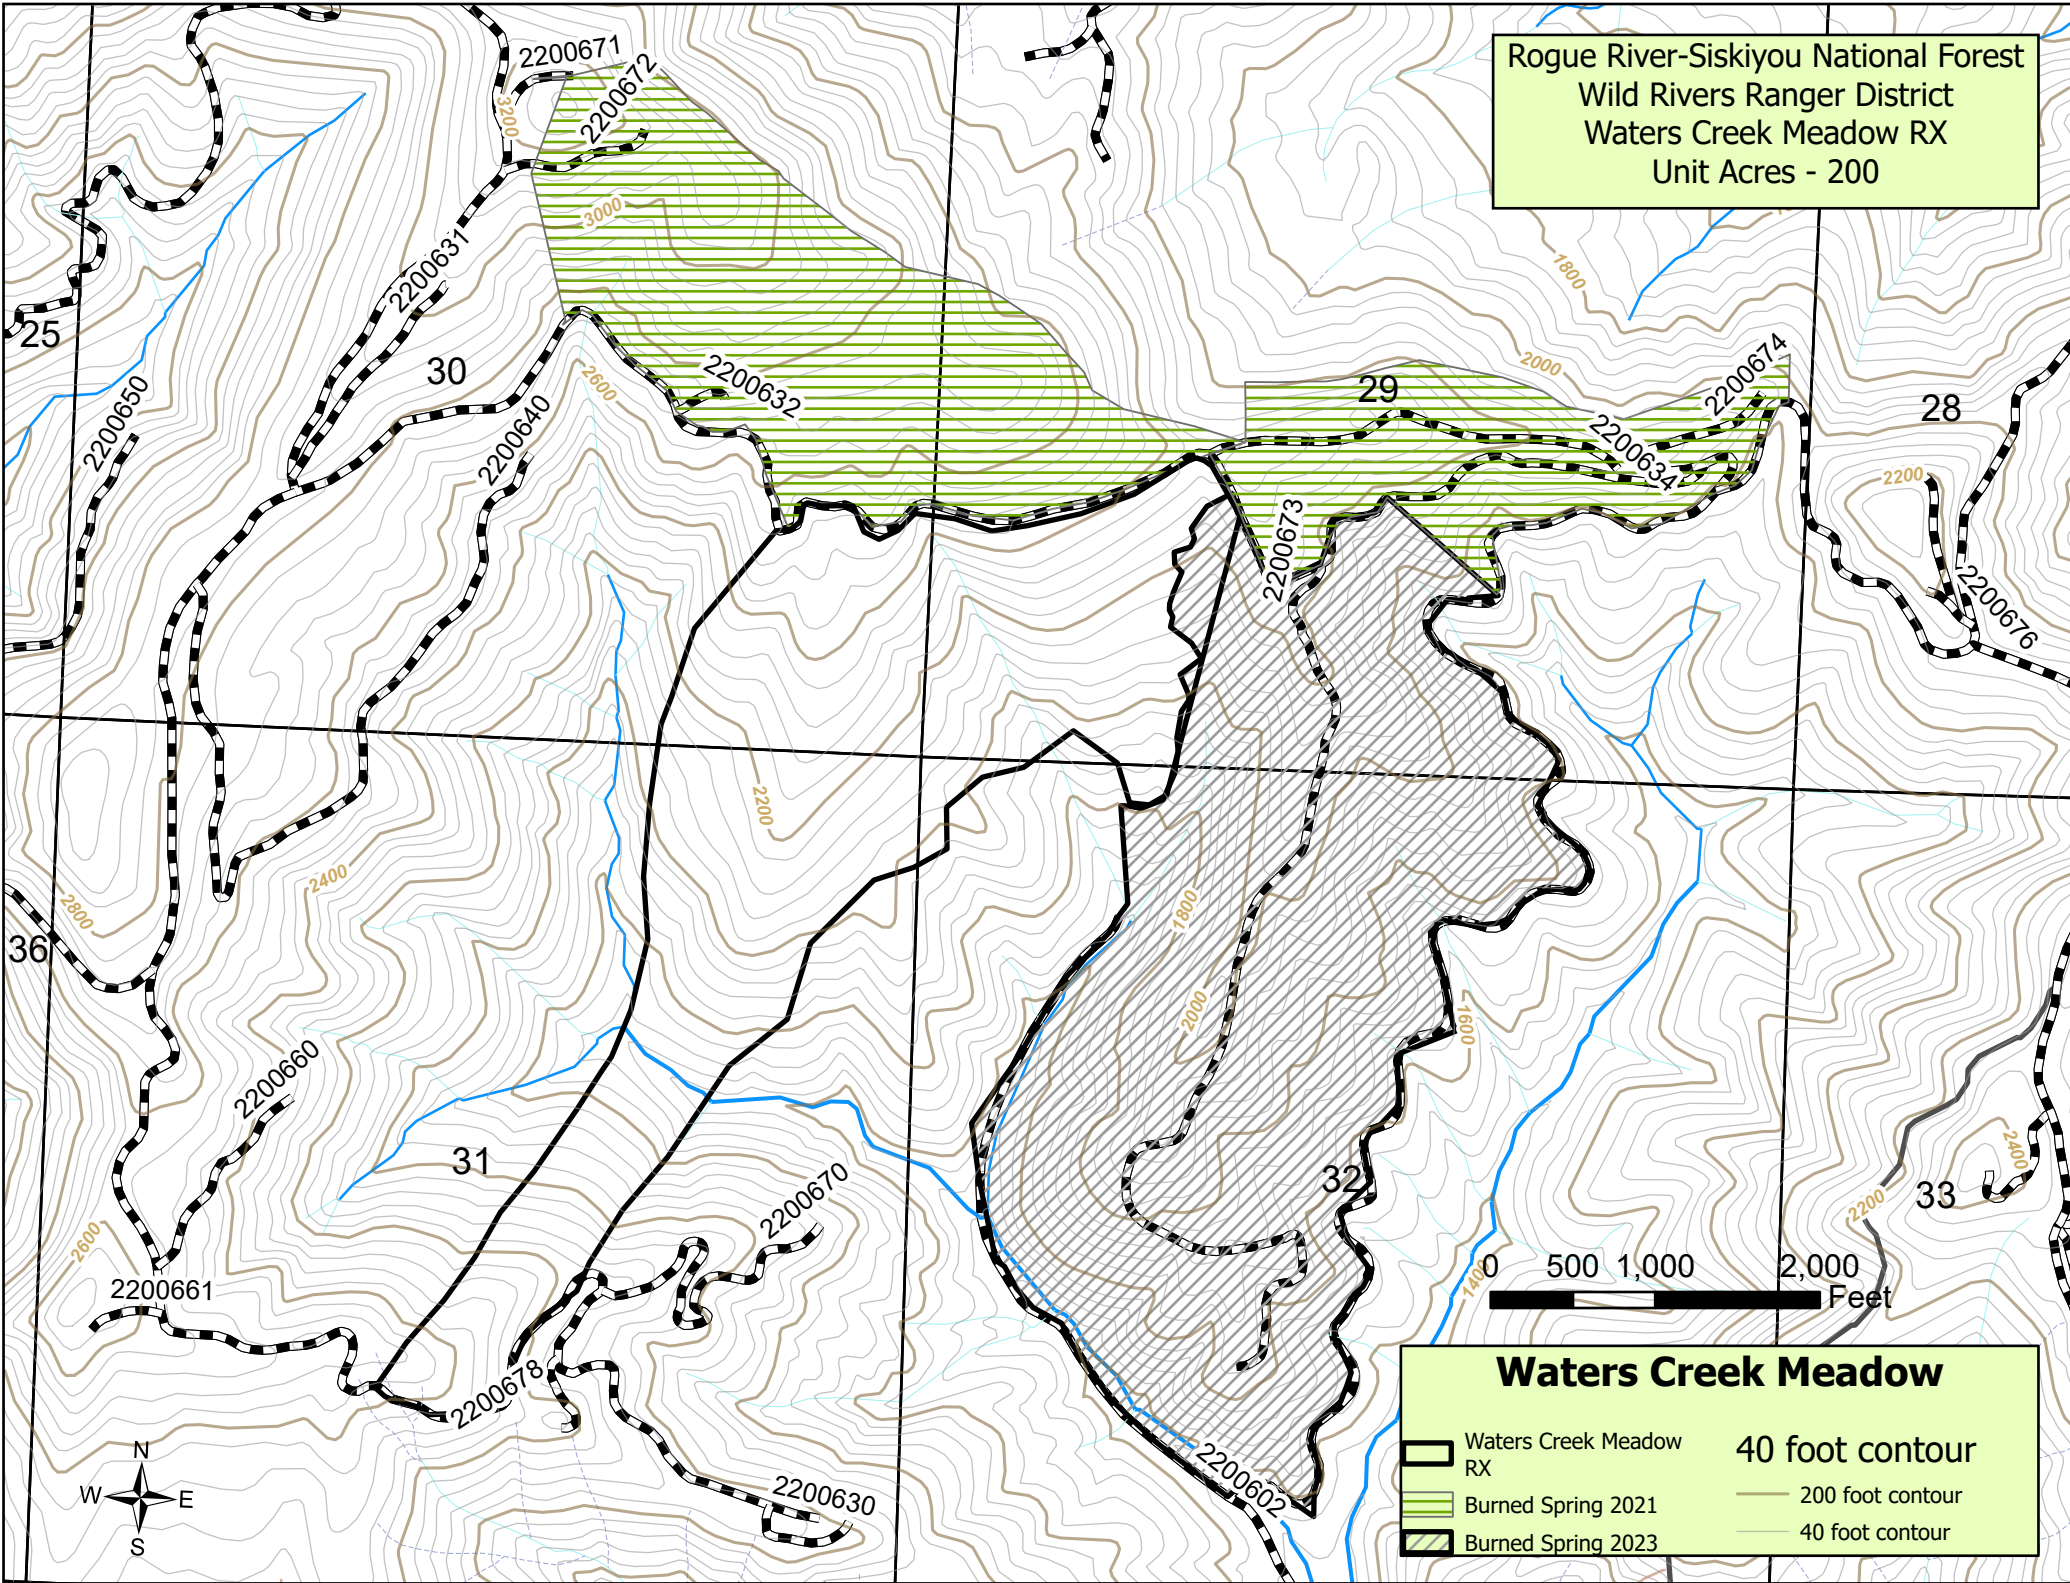

Rogue River-Siskiyou National Forest  
 Wild Rivers Ranger District  
 Waters Creek Meadow RX  
 Unit Acres - 200

**Waters Creek Meadow**

	Waters Creek Meadow		40 foot contour
	Burned Spring 2021		200 foot contour
	Burned Spring 2023		40 foot contour